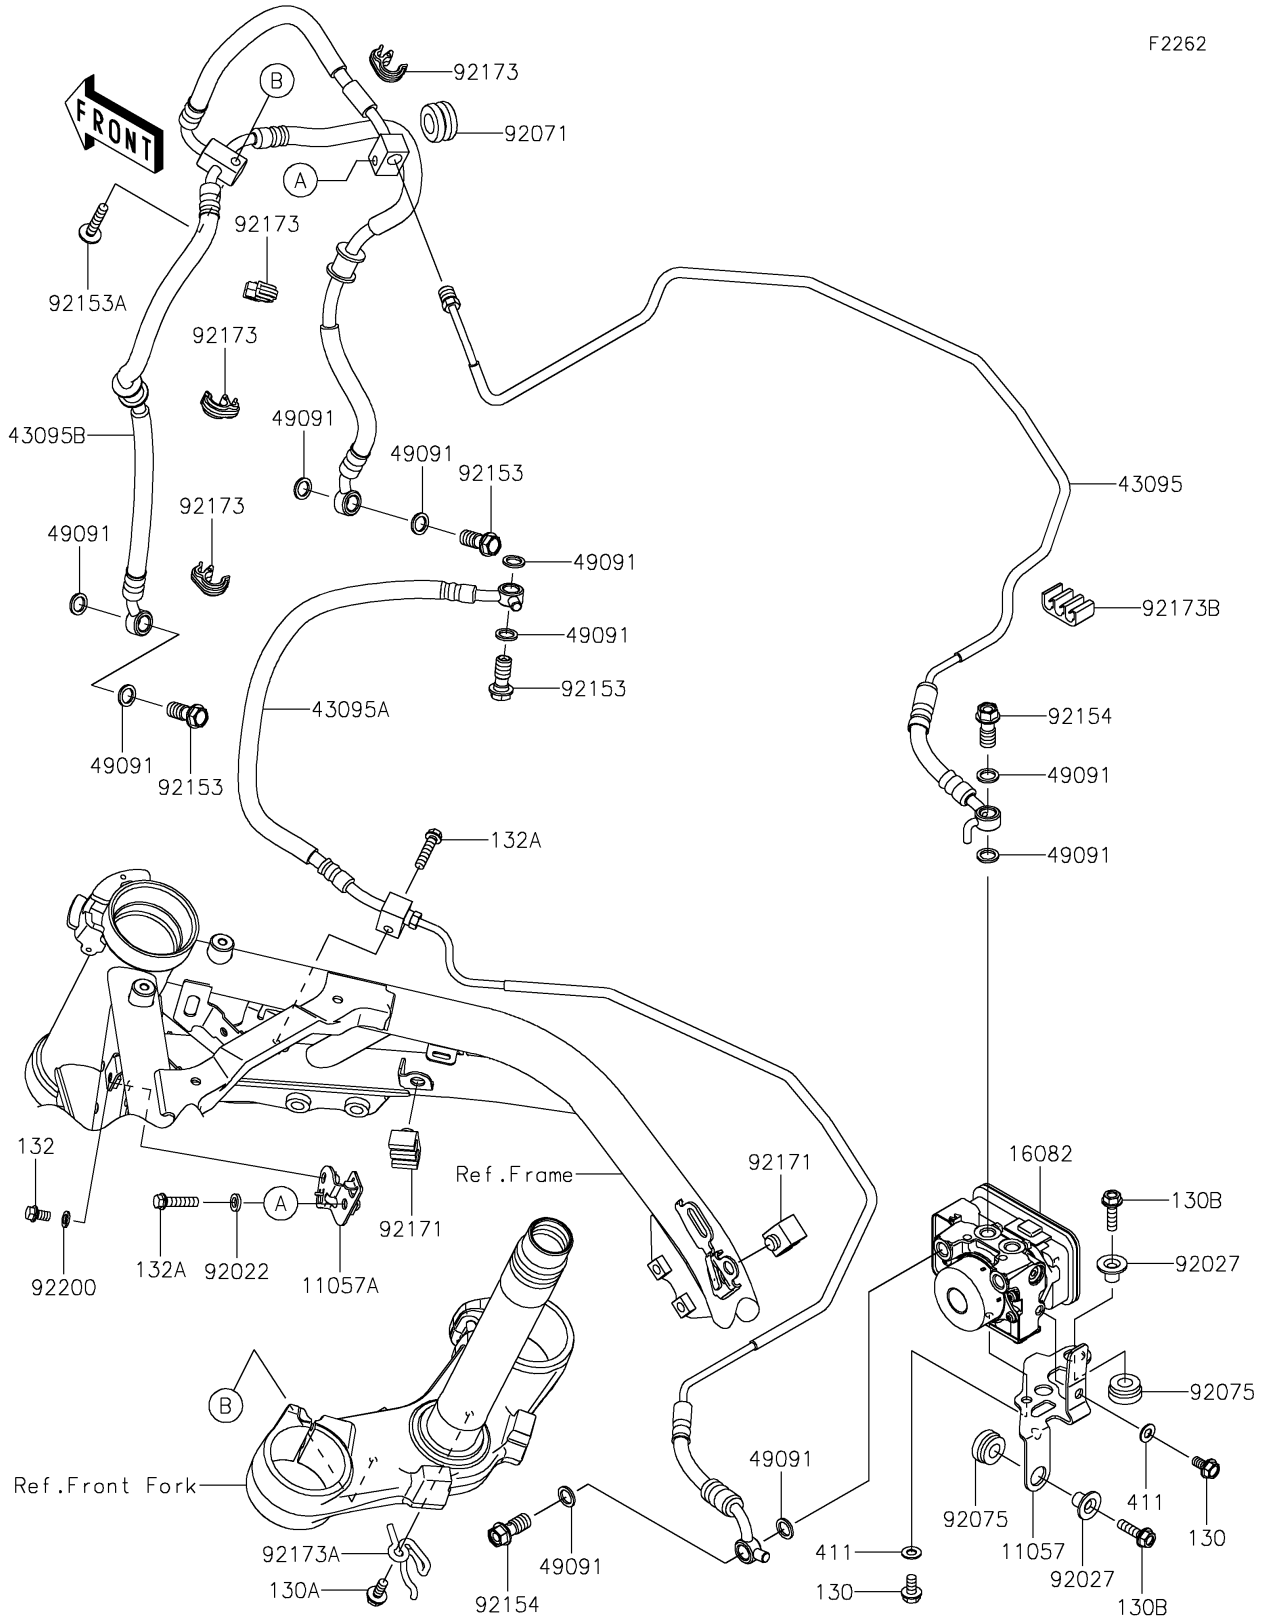

2018 Z900RS

PARTS DIAGRAM

Brake Piping

F2262

2018 Z900RS

PARTS LIST

Brake Piping

ITEM NAME

PART NUMBER

QUANTITY
