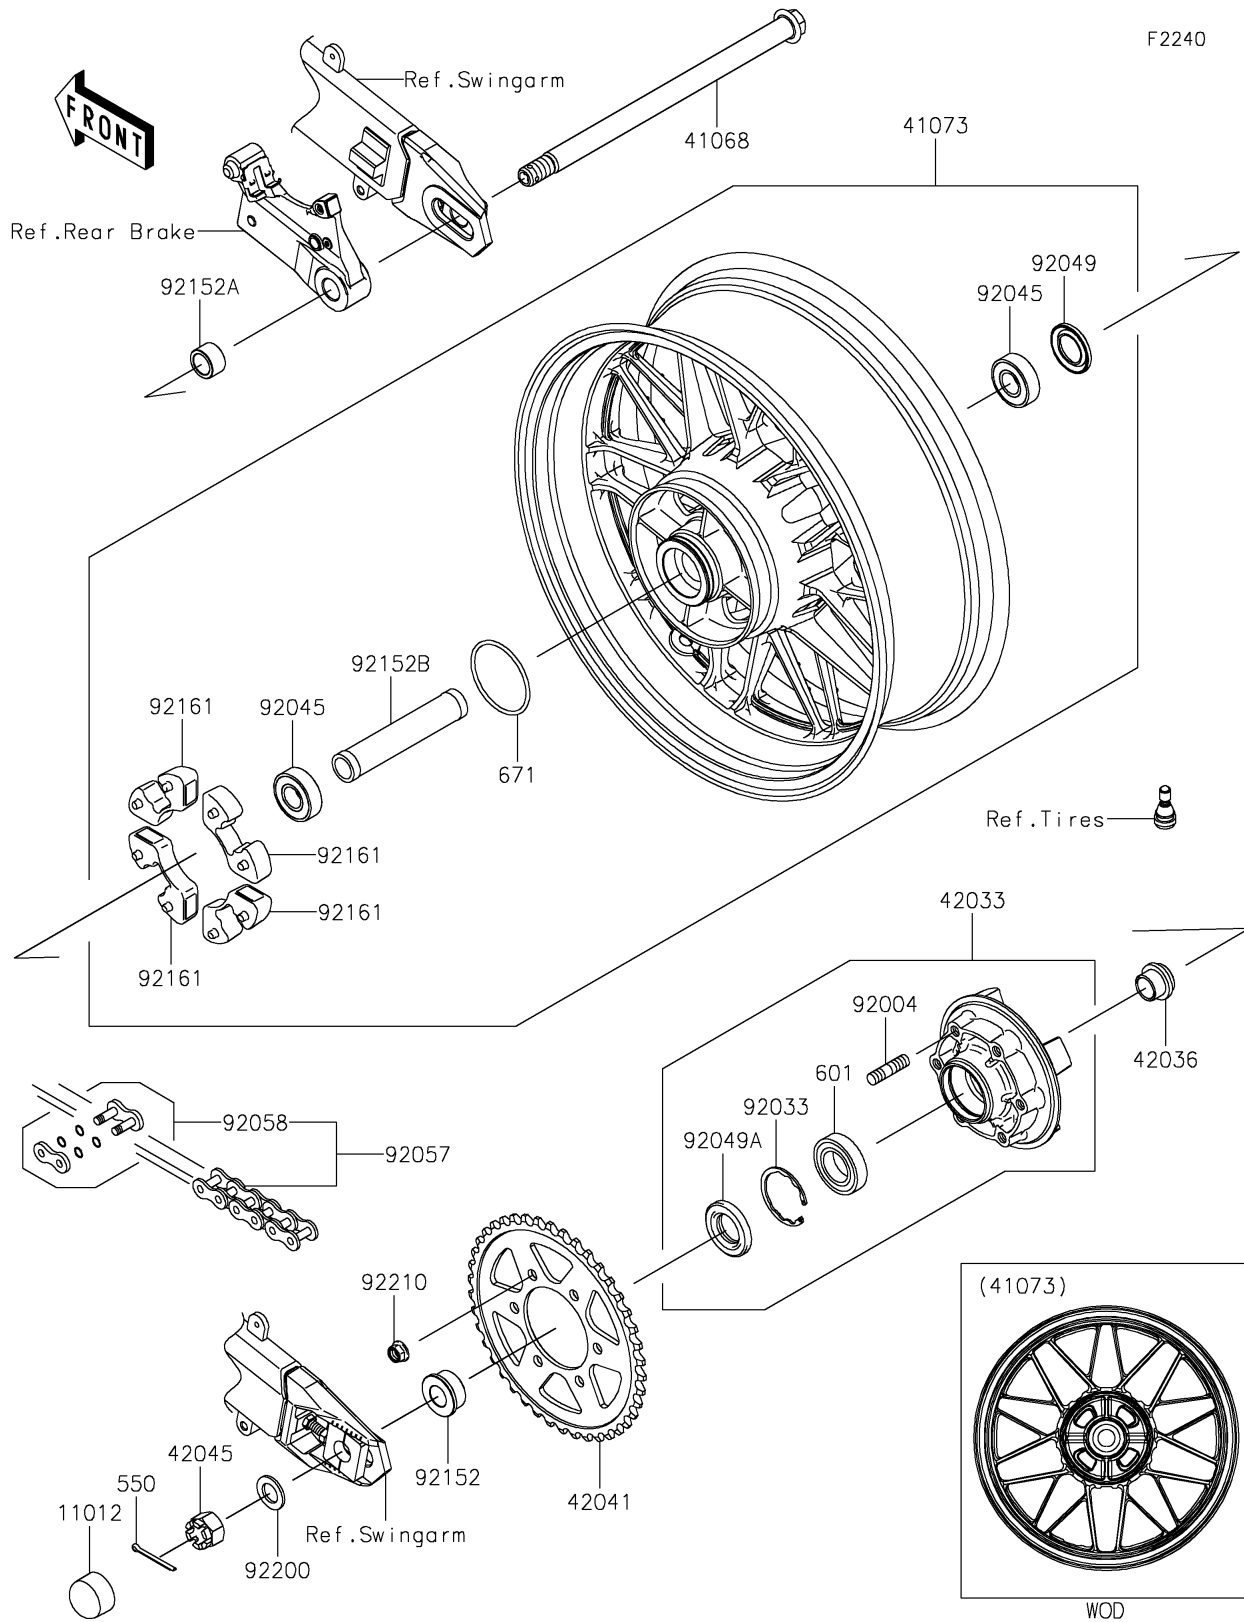

2018 Z900RS

PARTS DIAGRAM

Rear Wheel/Chain

2018 Z900RS

PARTS LIST

Rear Wheel/Chain

Kawasaki

Let the Good Times Roll®

ITEM NAME

PART NUMBER

QUANTITY
