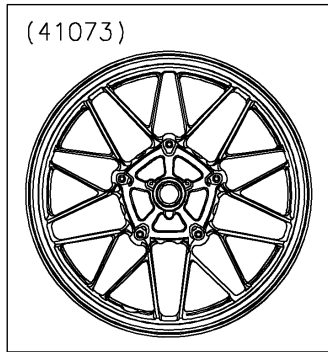

2019 Z900RS CAFE

PARTS DIAGRAM

Front Wheel

F2230

(41073)

WOD

41068

92152

41073

92045

92049

92045

92152A

92049

Ref. Tires

92152

2019 Z900RS CAFE

PARTS LIST

Front Wheel

ITEM NAME	PART NUMBER	QUANTITY
AXLE,FR,20X199 (Ref # 41068)	41068-0618	1
WHEEL-ASSY,FR,G.BLACK (Ref # 41073)	41073-0722-18F	1
BEARING-BALL,20X42X12 (Ref # 92045)	92045-0820	2
SEAL-OIL,BJN30427-C3 (Ref # 92049)	92049-1057	2
COLLAR,20X30X10.5 (Ref # 92152)	92152-2420	2
COLLAR,20.2X29X115 (Ref # 92152A)	92152-2478	1