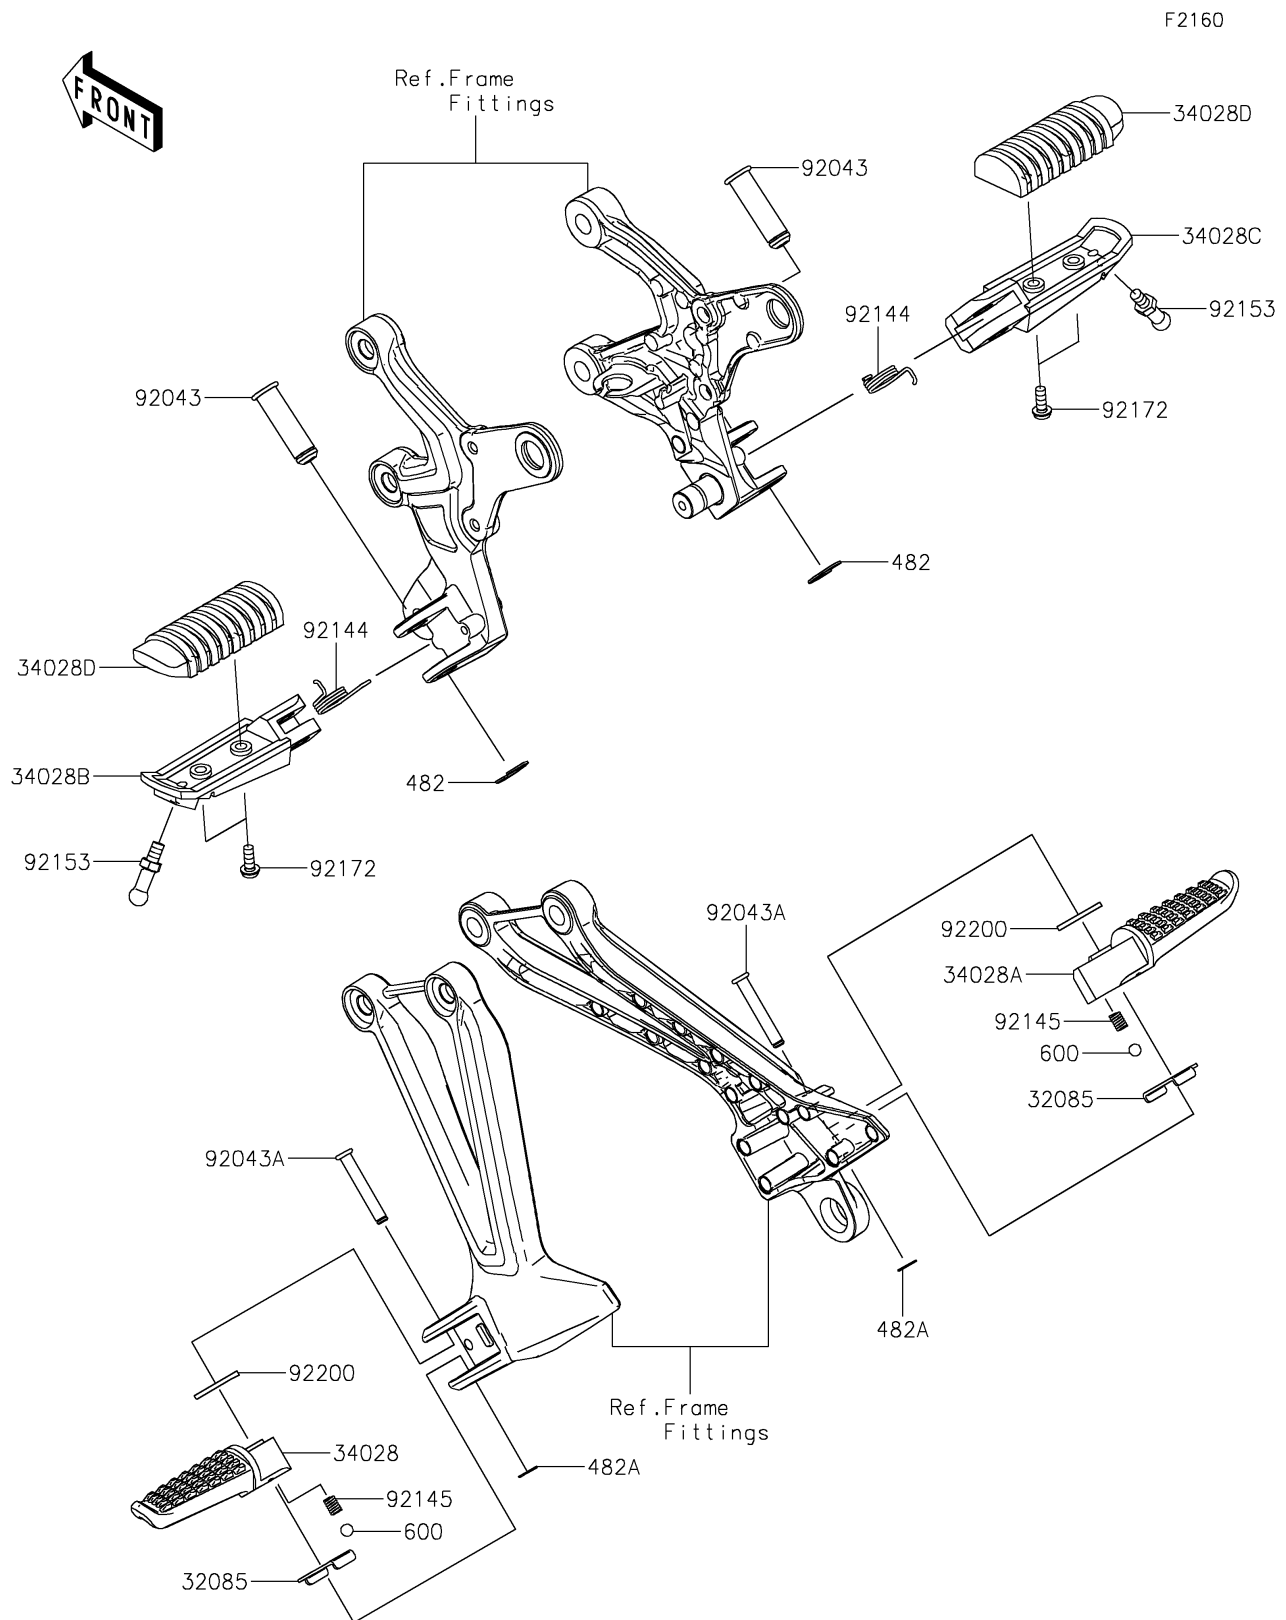

2019 Z900RS CAFE

PARTS DIAGRAM

Footrests