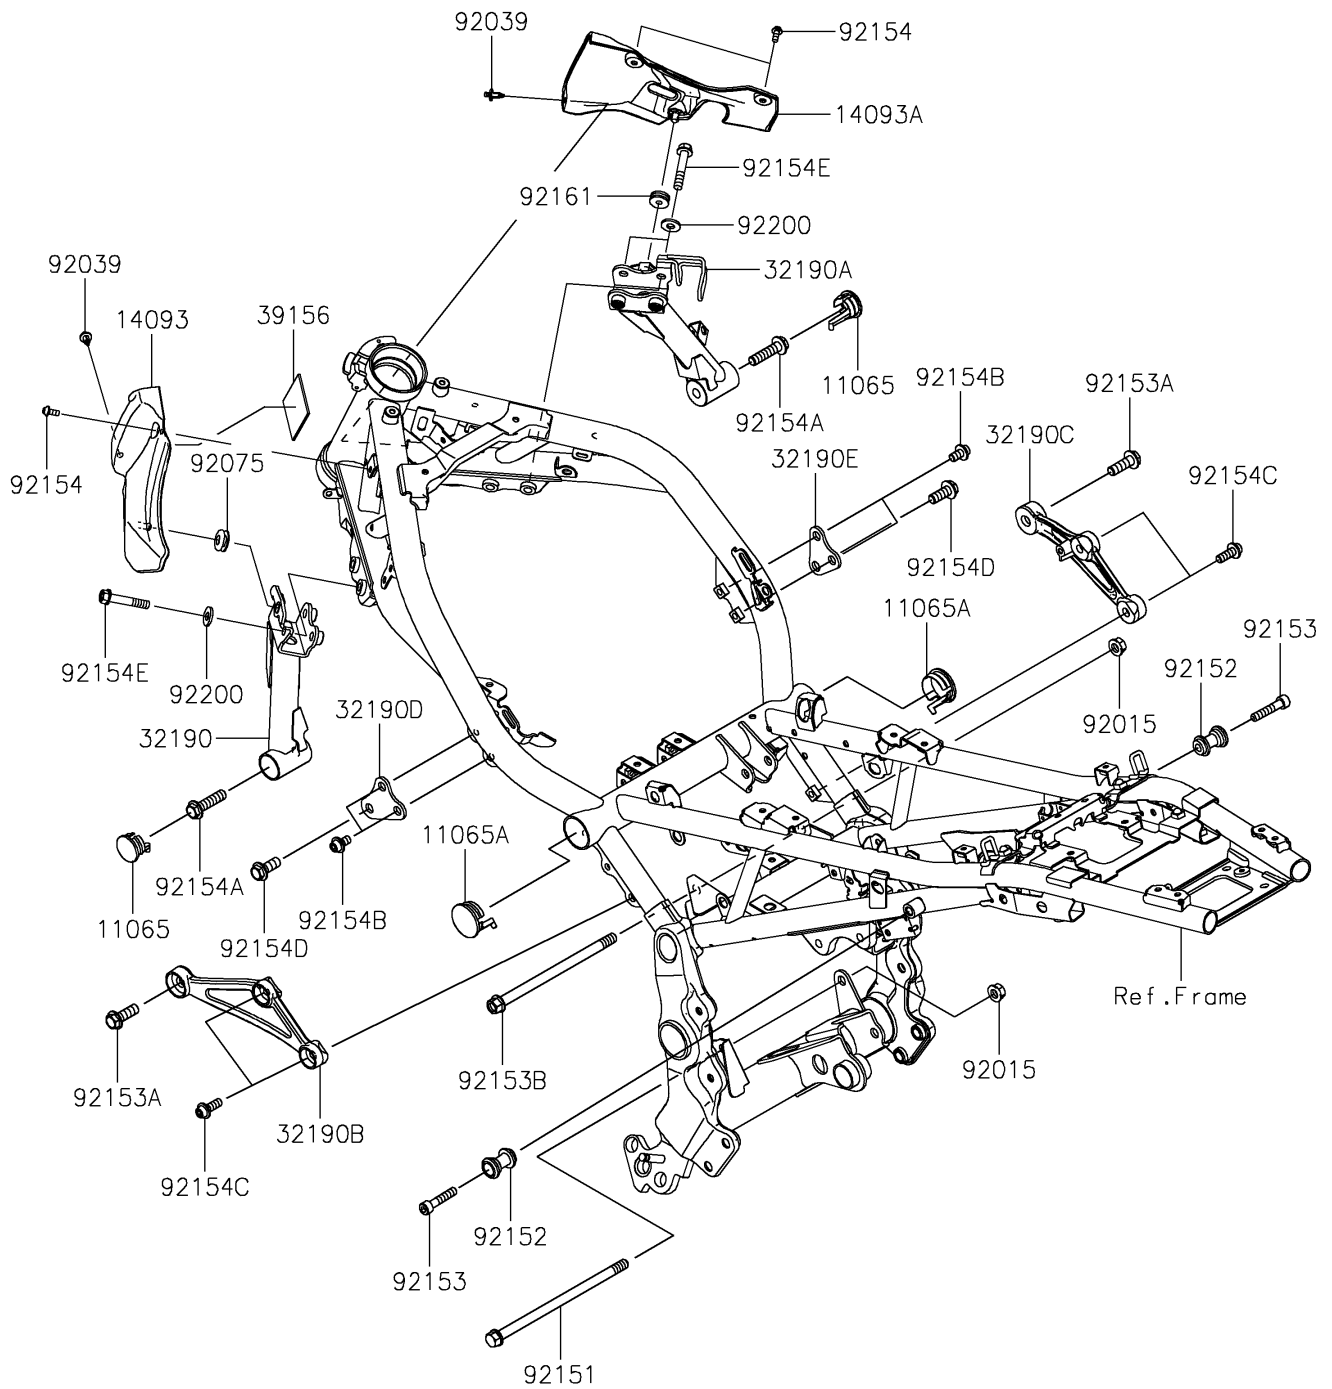

2018 Z900RS

PARTS DIAGRAM

Engine Mount

F2122

2018 Z900RS

PARTS LIST

Engine Mount

Kawasaki

Let the Good Times Roll®

ITEM NAME

PART NUMBER

QUANTITY
