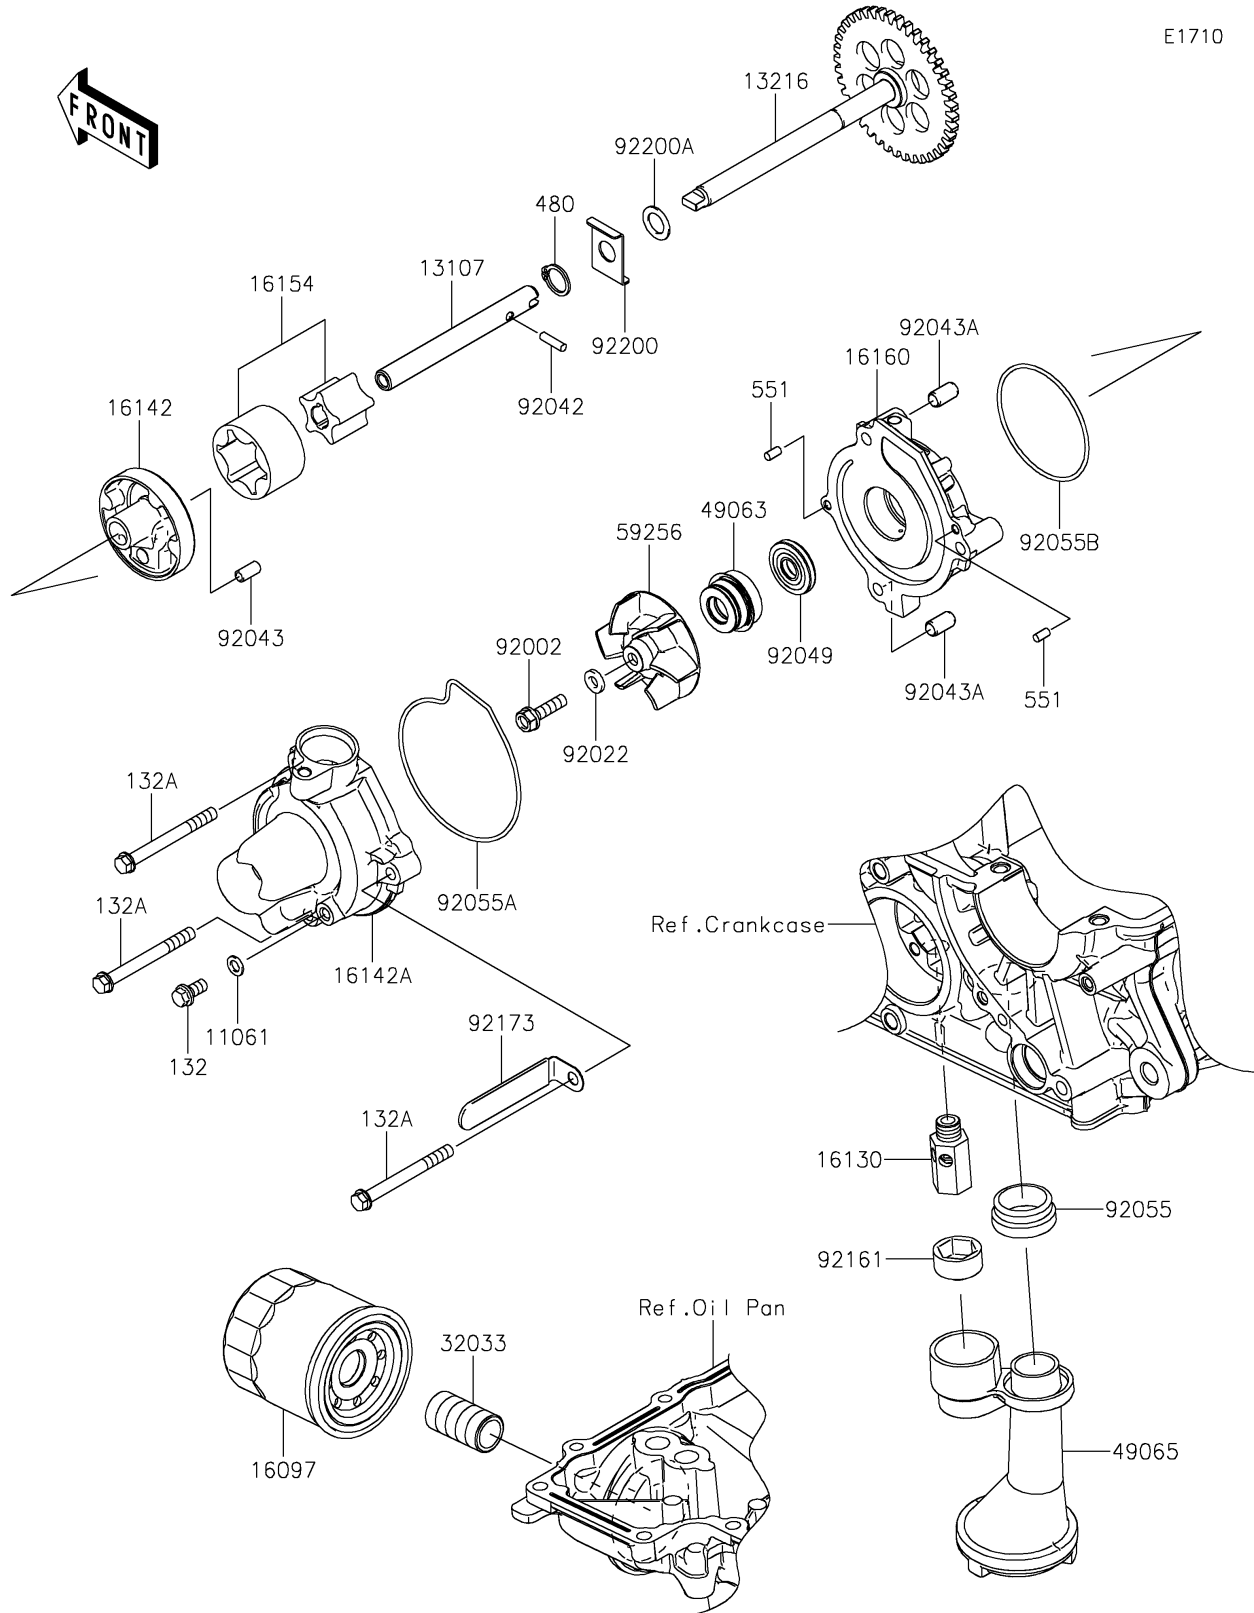

2019 Z900RS CAFE

PARTS DIAGRAM

Oil Pump/Oil Filter

E1710

2019 Z900RS CAFE

PARTS LIST

Oil Pump/Oil Filter

ITEM NAME

PART NUMBER

QUANTITY
