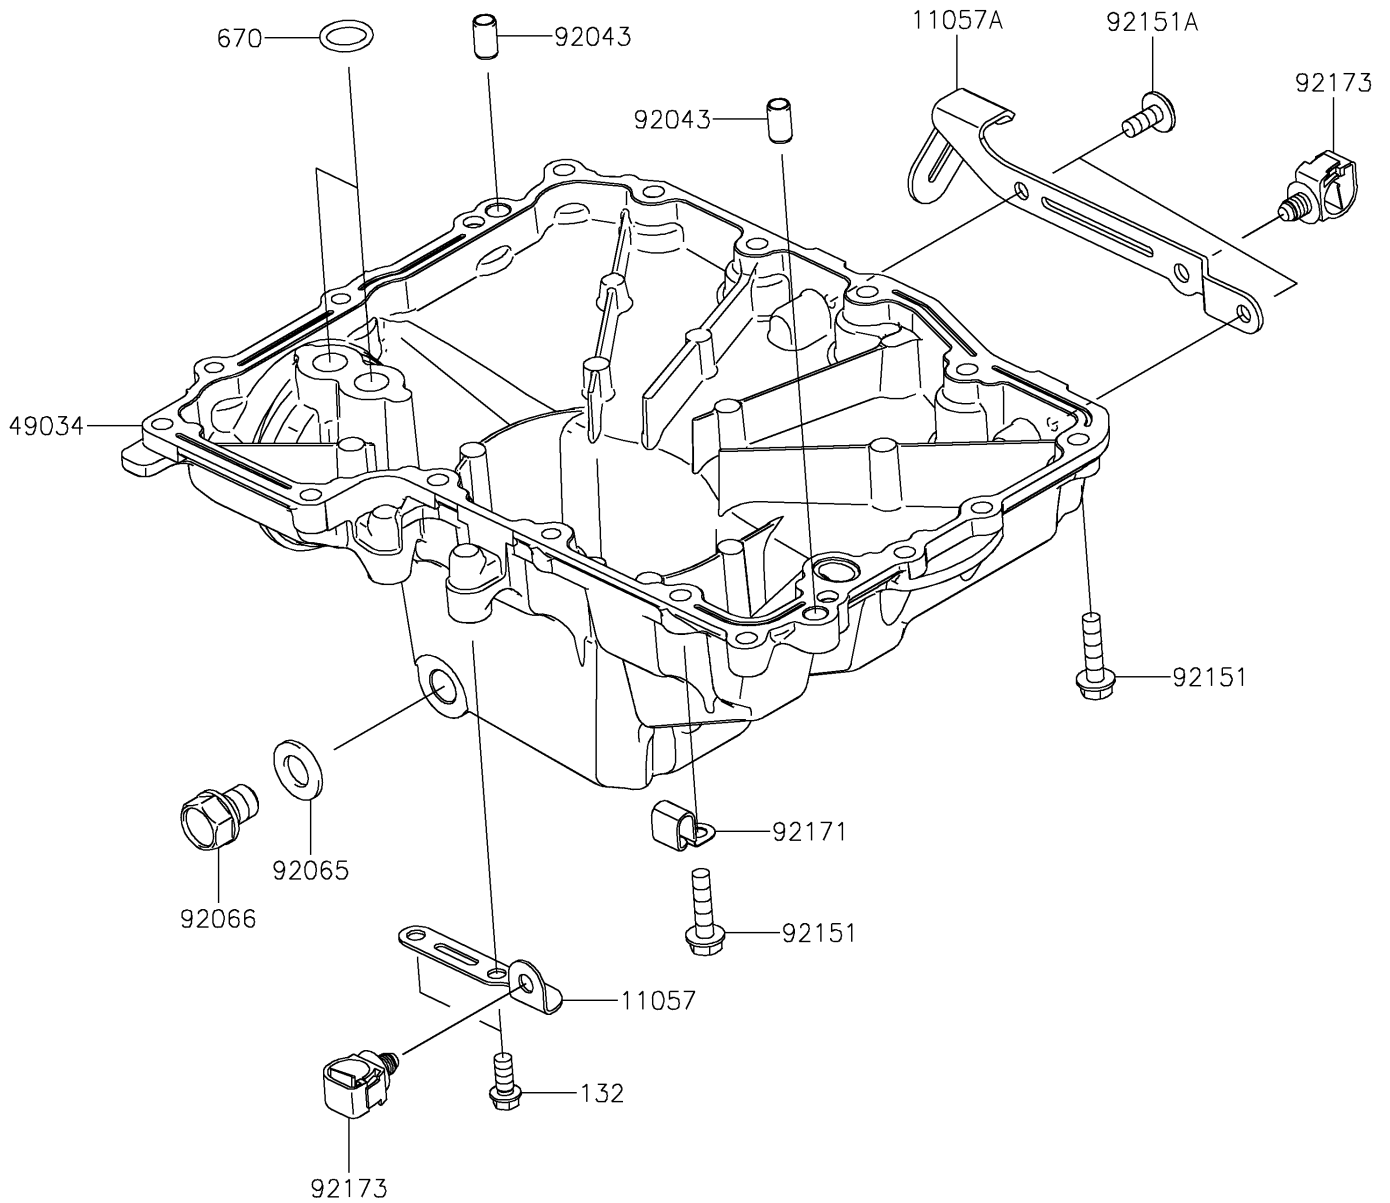

2018 Z900RS

PARTS DIAGRAM

Oil Pan

E1434

2018 Z900RS

PARTS LIST

Oil Pan

ITEM NAME

PART NUMBER

QUANTITY
