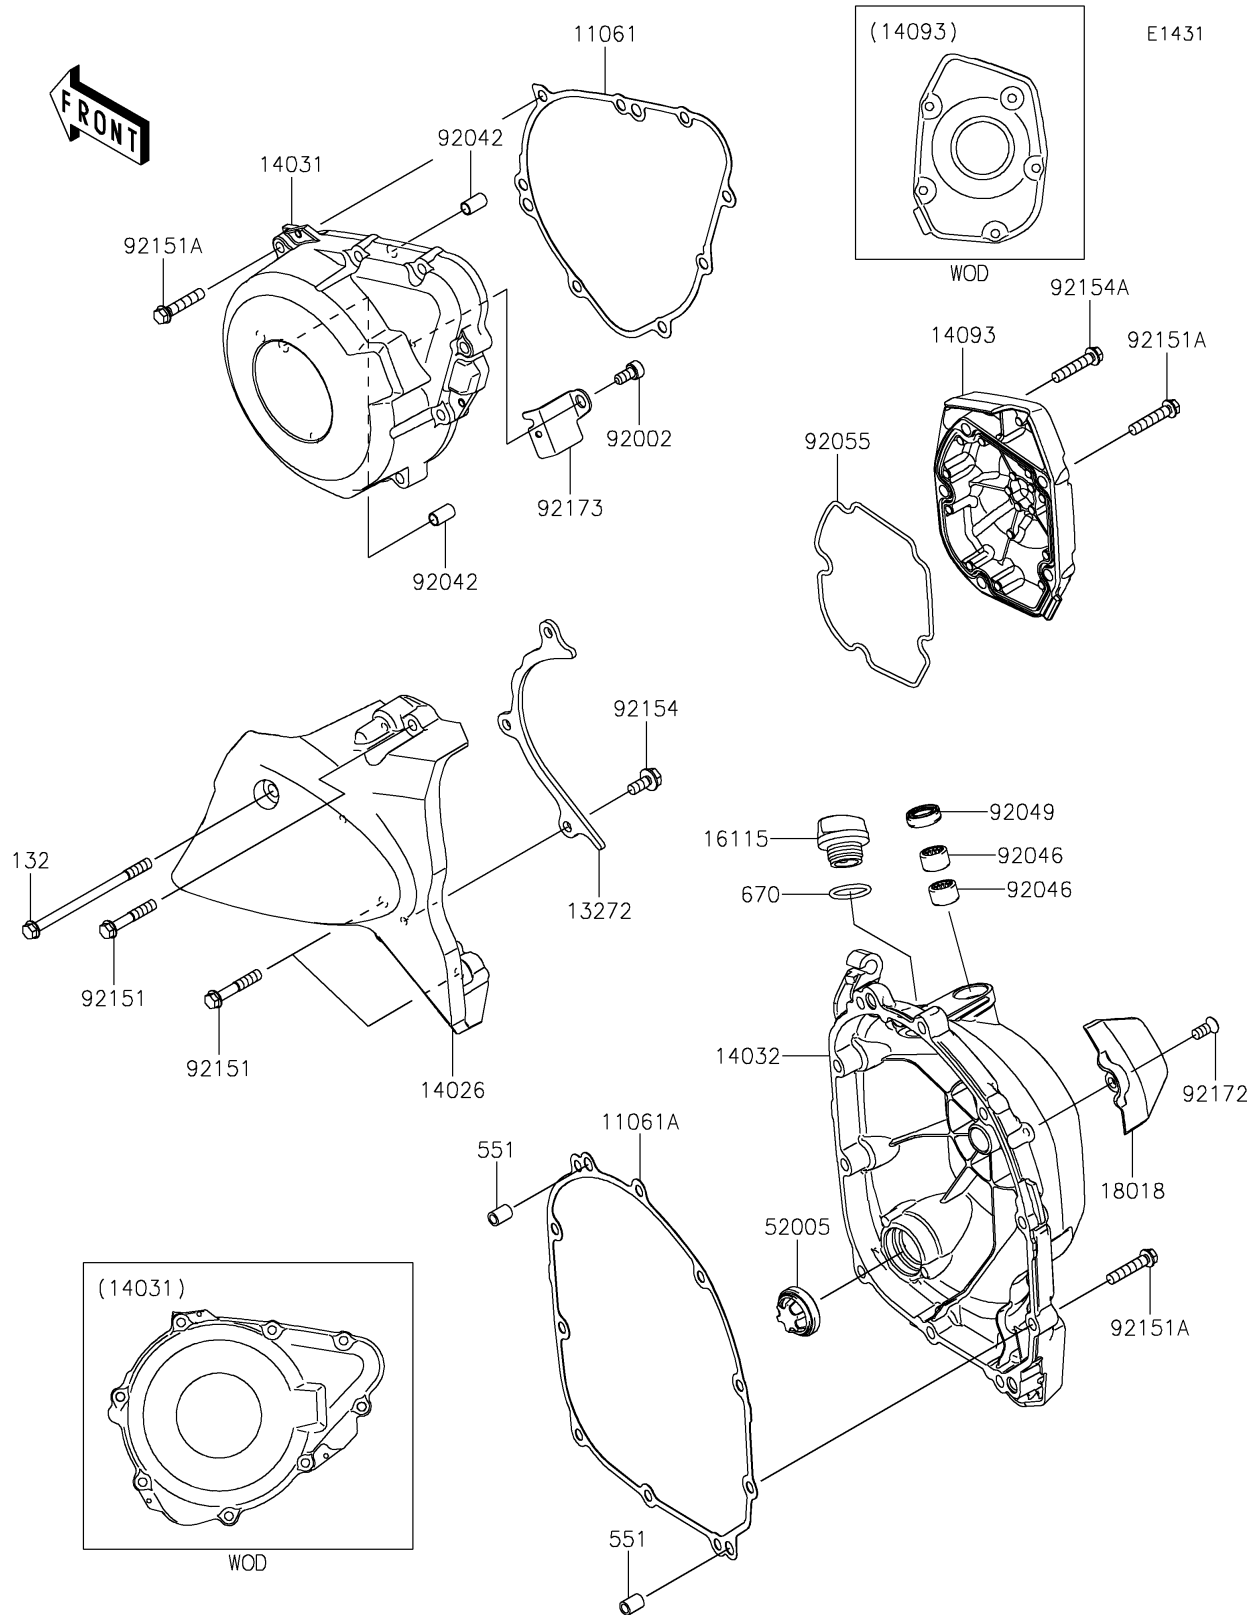

2019 Z900RS CAFE

PARTS DIAGRAM

Engine Cover(s)

2019 Z900RS CAFE

PARTS LIST

Engine Cover(s)

ITEM NAME

PART NUMBER

QUANTITY
