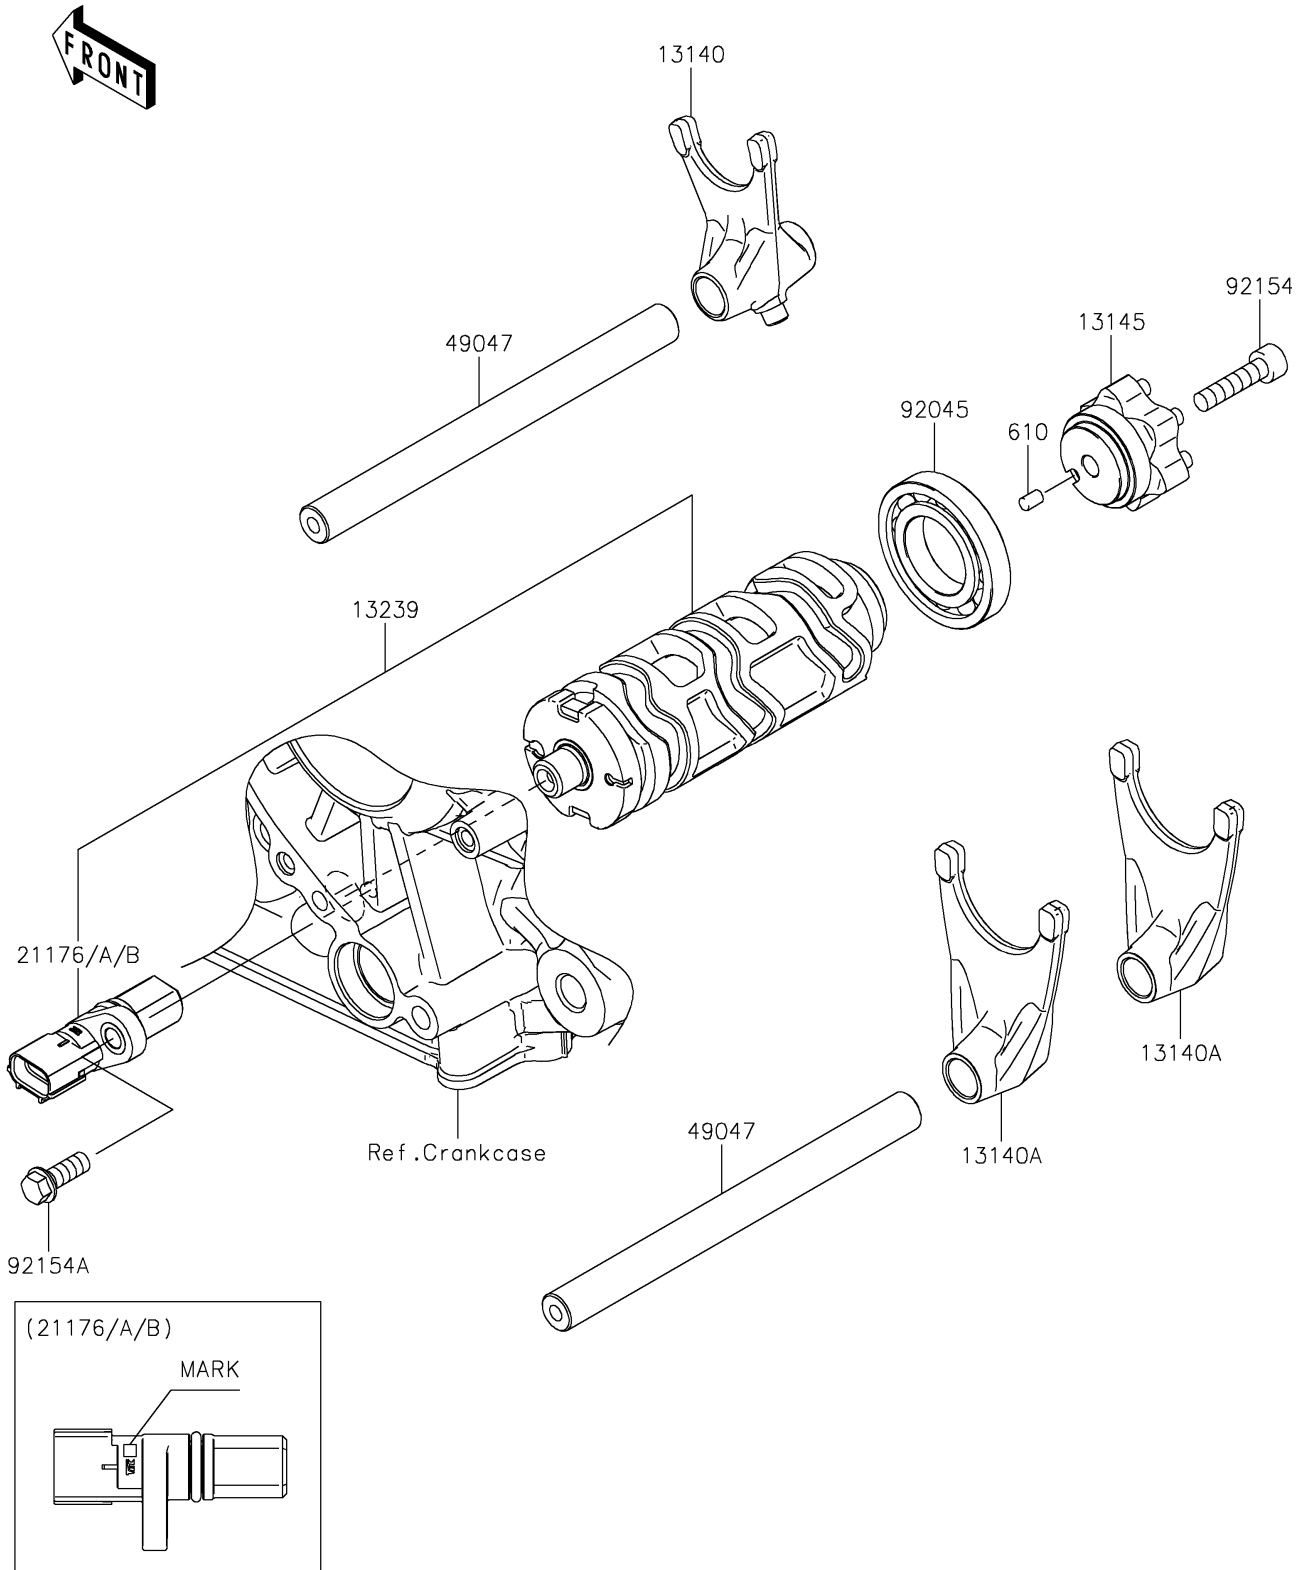

2018 Z900RS

PARTS DIAGRAM

Gear Change Drum/Shift Fork(s)

E1362

2018 Z900RS

PARTS LIST

Gear Change Drum/Shift Fork(s)

ITEM NAME

PART NUMBER

QUANTITY
