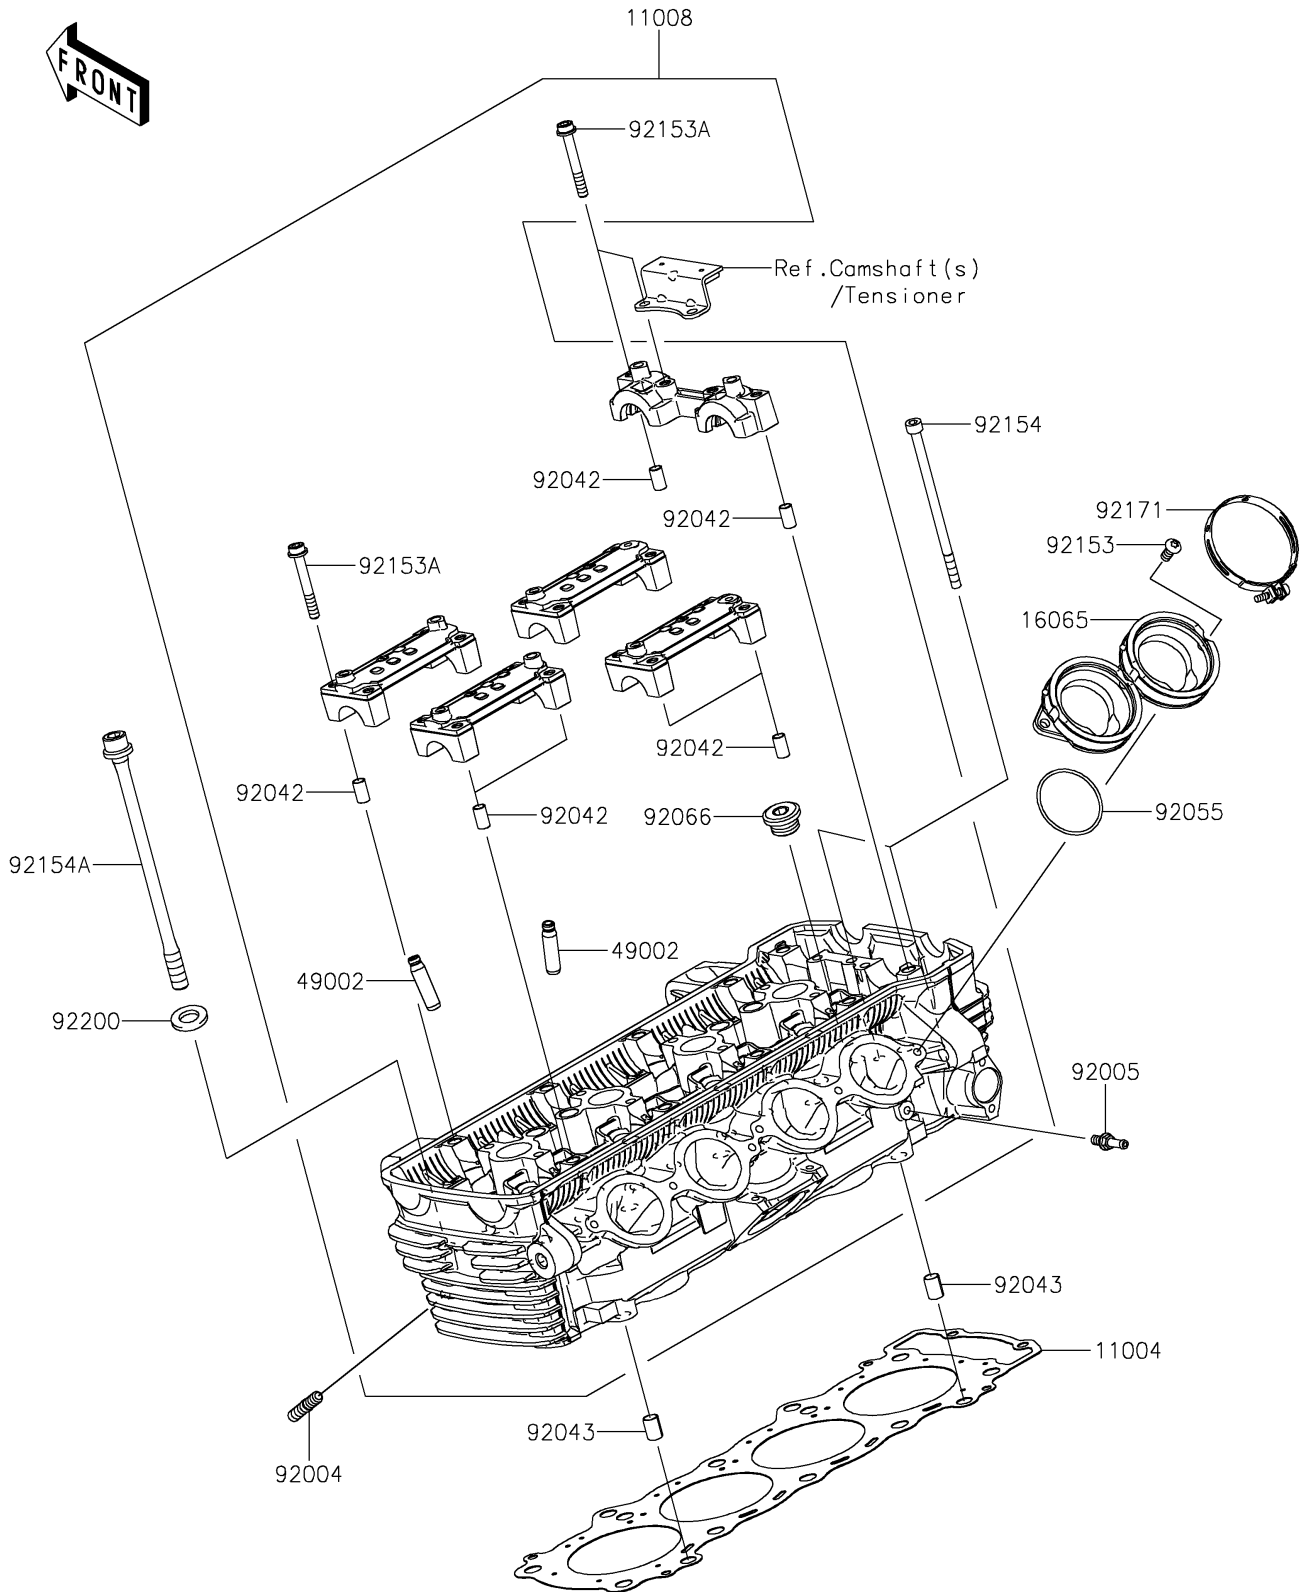

2018 Z900RS

PARTS DIAGRAM

Cylinder Head

E1111

2018 Z900RS

PARTS LIST

Cylinder Head

ITEM NAME

PART NUMBER

QUANTITY
