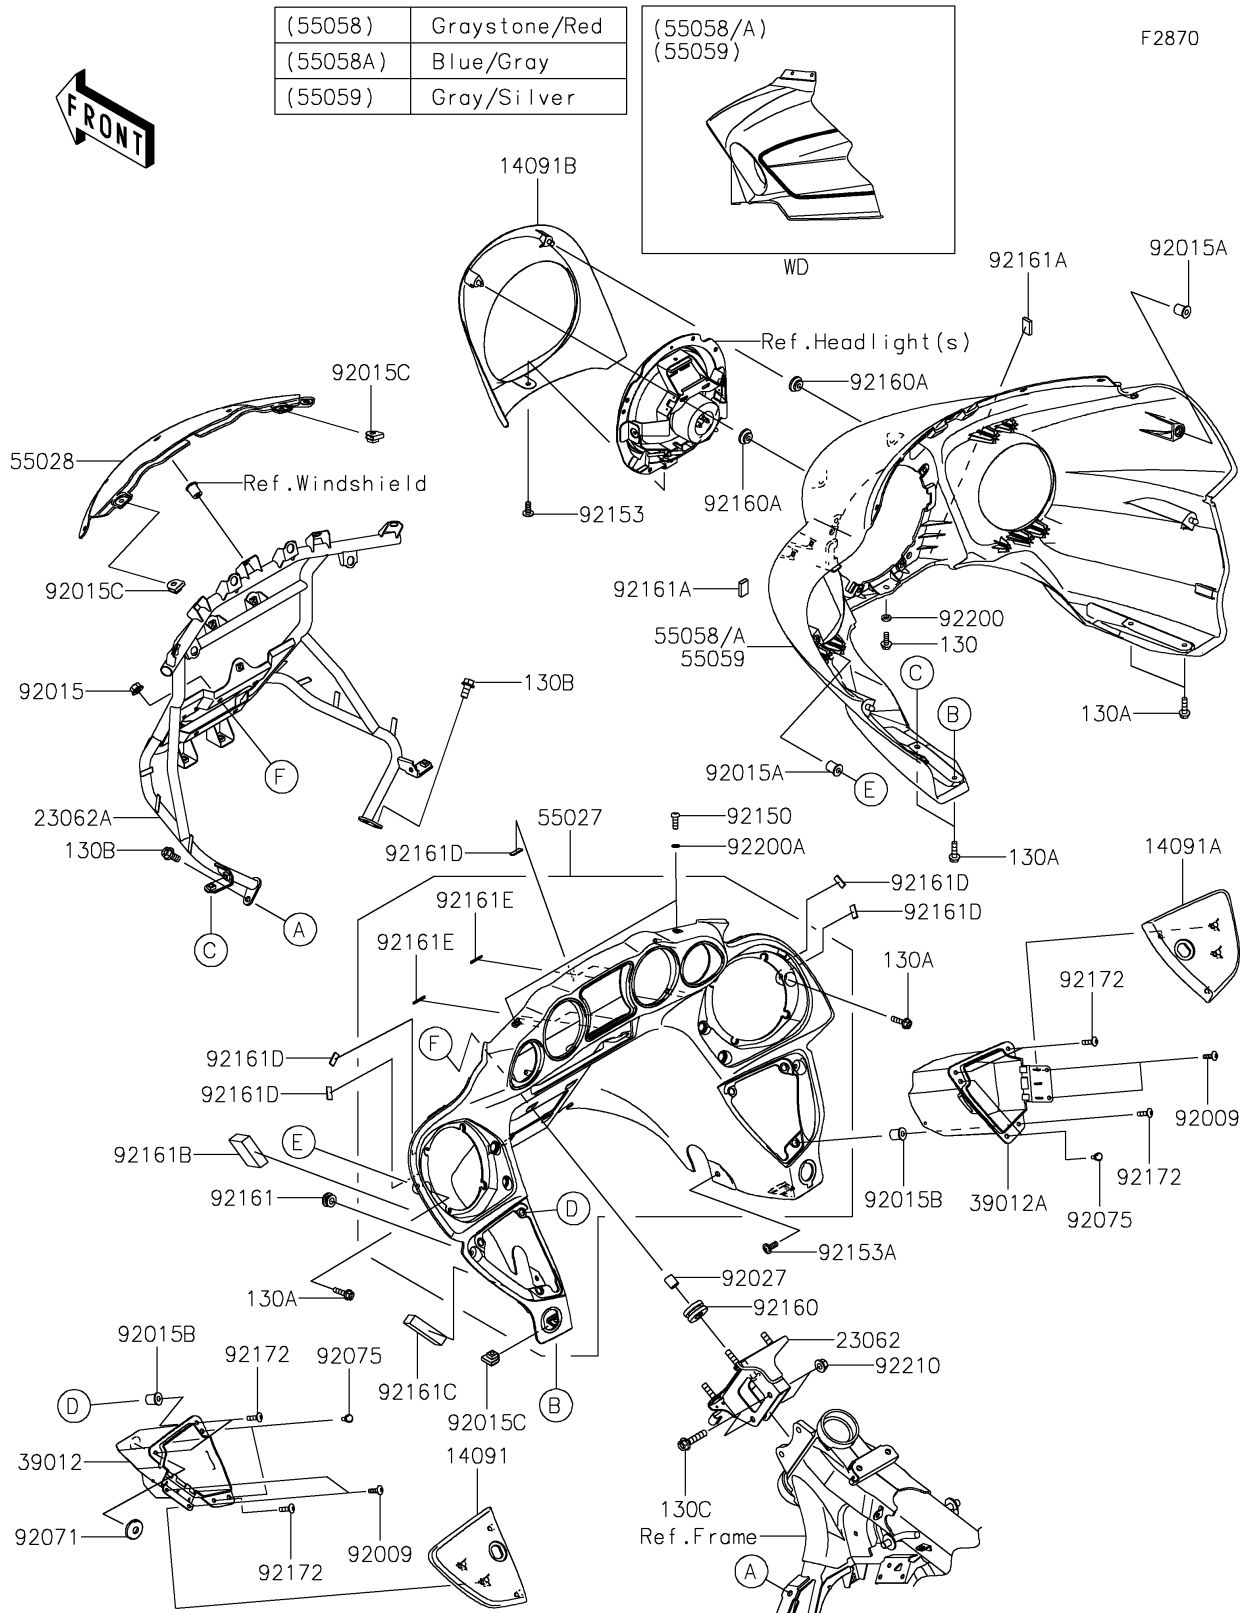

2018 VULCAN® 1700 VOYAGER® ABS

PARTS DIAGRAM

Cowling

2018 VULCAN® 1700 VOYAGER® ABS

Kawasaki
Let the Good Times Roll®

PARTS LIST

Cowling

ITEM NAME	PART NUMBER	QUANTITY
-----------	-------------	----------
