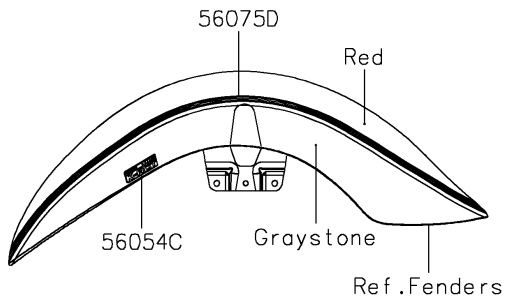

2018 VULCAN® 1700 VOYAGER® ABS

PARTS DIAGRAM

Decals(Graystone/Red)(BJF)

F2861

2018 VULCAN® 1700 VOYAGER® ABS

Kawasaki
Let the Good Times Roll®

PARTS LIST

Decals(Graystone/Red)(BJF)

ITEM NAME

PART NUMBER

QUANTITY
