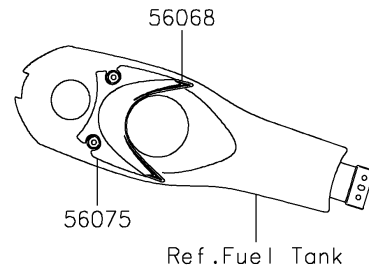

2018 VULCAN® 1700 VOYAGER® ABS

PARTS DIAGRAM

Decals(Graystone/Red)(BJF)

F2861

2018 VULCAN® 1700 VOYAGER® ABS

Kawasaki
Let the Good Times Roll®

PARTS LIST

Decals(Graystone/Red)(BJF)

ITEM NAME

PART NUMBER

QUANTITY
