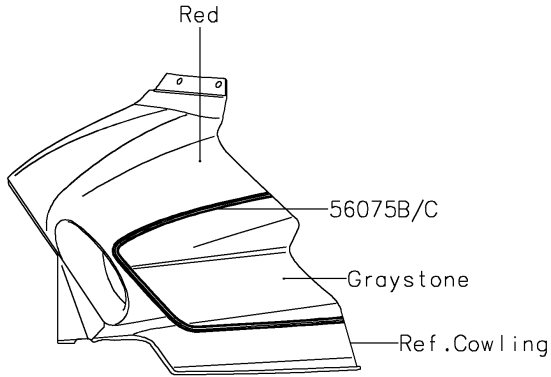

2018 VULCAN® 1700 VOYAGER® ABS

PARTS DIAGRAM

Decals(Graystone/Red)(BJF)

F2861

2018 VULCAN® 1700 VOYAGER® ABS

Kawasaki
Let the Good Times Roll®

PARTS LIST

Decals(Graystone/Red)(BJF)

ITEM NAME

PART NUMBER

QUANTITY
