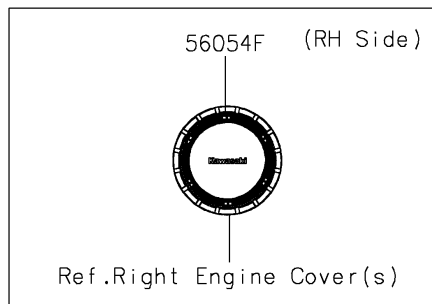

2018 VULCAN® 1700 VOYAGER® ABS

PARTS DIAGRAM

Decals(Graystone/Red)(BJF)

F2861

2018 VULCAN® 1700 VOYAGER® ABS

Kawasaki
Let the Good Times Roll®

PARTS LIST

Decals(Graystone/Red)(BJF)

ITEM NAME

PART NUMBER

QUANTITY
