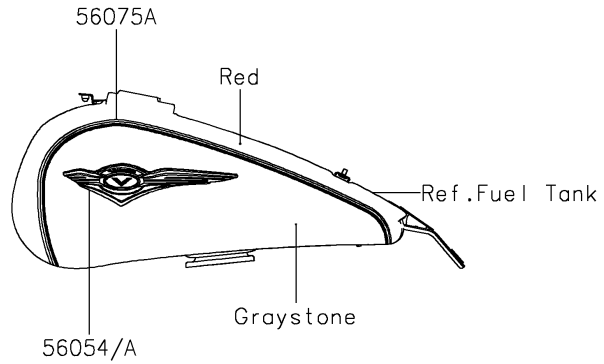

2018 VULCAN® 1700 VOYAGER® ABS

PARTS DIAGRAM

Decals(Graystone/Red)(BJF)

F2861

2018 VULCAN® 1700 VOYAGER® ABS

Kawasaki
Let the Good Times Roll®

PARTS LIST

Decals(Graystone/Red)(BJF)

ITEM NAME

PART NUMBER

QUANTITY
