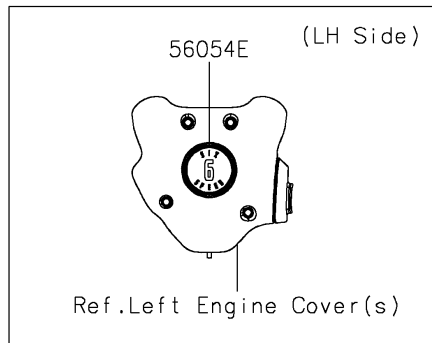

2018 VULCAN® 1700 VOYAGER® ABS

PARTS DIAGRAM

Decals(Graystone/Red)(BJF)

F2861

2018 VULCAN® 1700 VOYAGER® ABS

Kawasaki
Let the Good Times Roll®

PARTS LIST

Decals(Graystone/Red)(BJF)

ITEM NAME

PART NUMBER

QUANTITY
