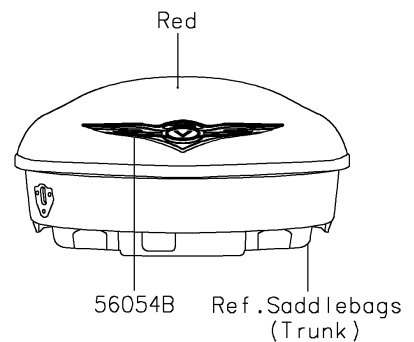

2018 VULCAN® 1700 VOYAGER® ABS

PARTS DIAGRAM

Decals(Graystone/Red)(BJF)

F2861

2018 VULCAN® 1700 VOYAGER® ABS

Kawasaki
Let the Good Times Roll®

PARTS LIST

Decals(Graystone/Red)(BJF)