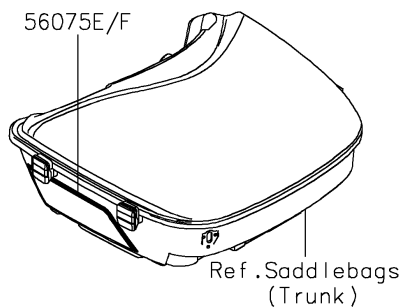

2018 VULCAN® 1700 VOYAGER® ABS

PARTS DIAGRAM

Decals(Graystone/Red)(BJF)

F2861

2018 VULCAN® 1700 VOYAGER® ABS

Kawasaki
Let the Good Times Roll®

PARTS LIST

Decals(Graystone/Red)(BJF)

ITEM NAME

PART NUMBER

QUANTITY
