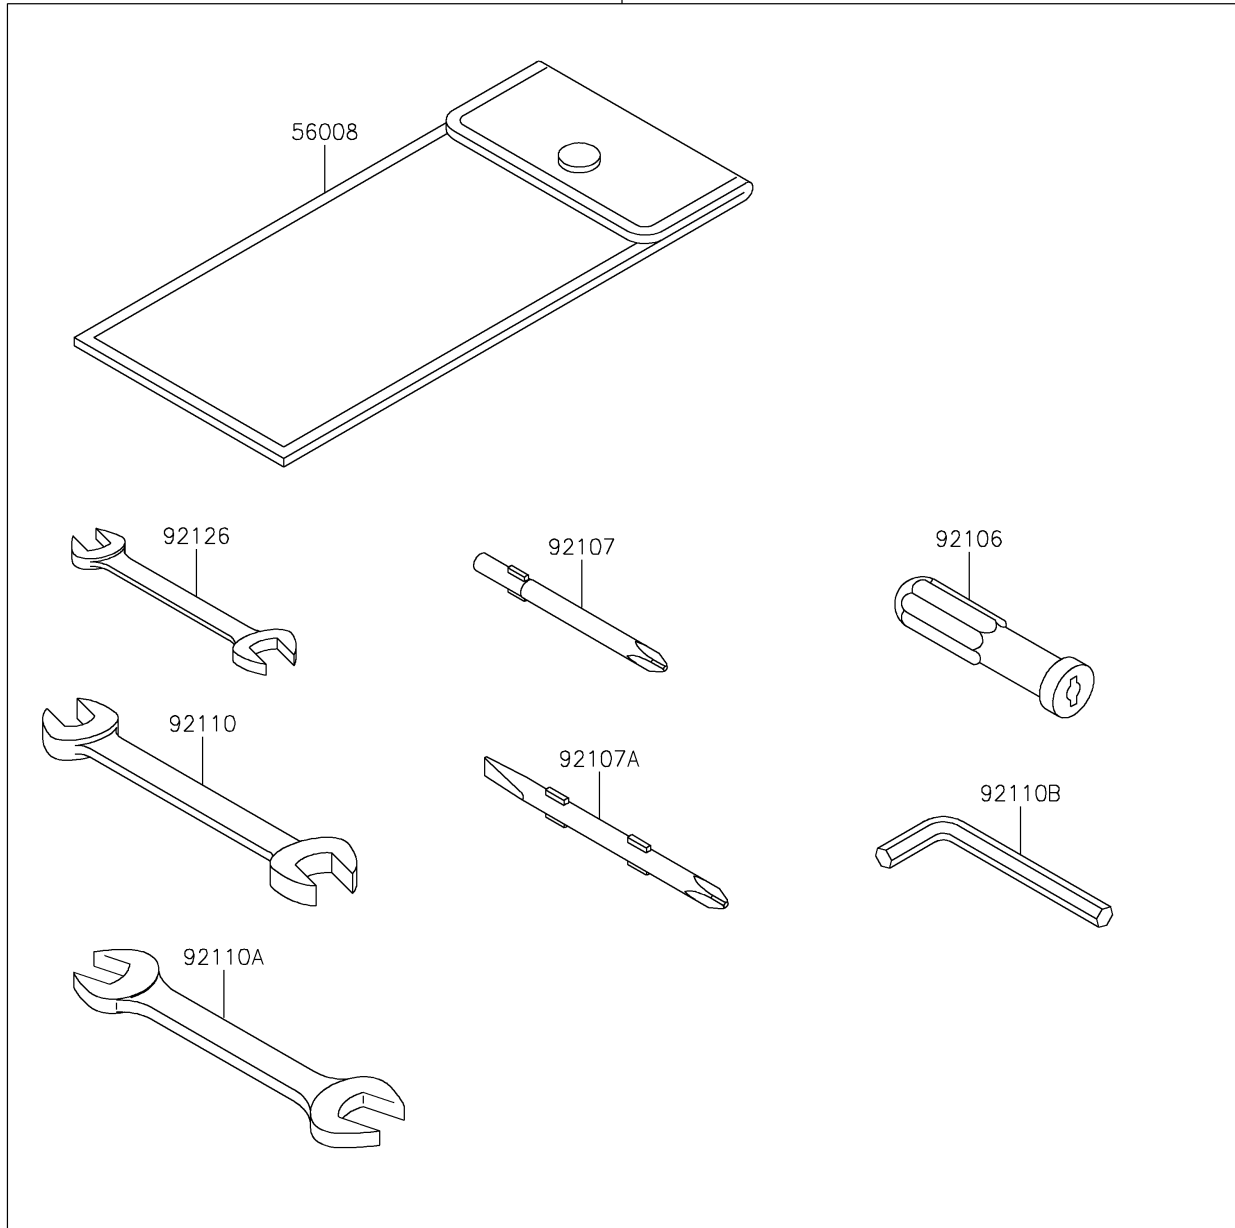

2018 VULCAN® 1700 VOYAGER® ABS

PARTS DIAGRAM

Owner's Tools

56007

F2810

2018 VULCAN® 1700 VOYAGER® ABS

Kawasaki
Let the Good Times Roll®

PARTS LIST Owner's Tools

ITEM NAME	PART NUMBER	QUANTITY
-----------	-------------	----------
