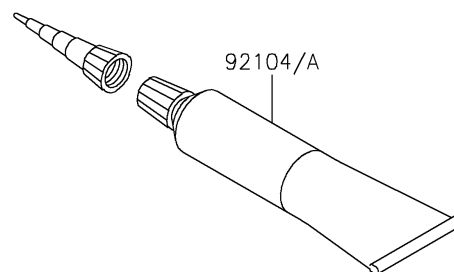

2018 VULCAN® 1700 VOYAGER® ABS

PARTS DIAGRAM

Owner's Tools

56007

F2810

2018 VULCAN® 1700 VOYAGER® ABS

Kawasaki
Let the Good Times Roll®

PARTS LIST Owner's Tools

ITEM NAME	PART NUMBER	QUANTITY
-----------	-------------	----------
