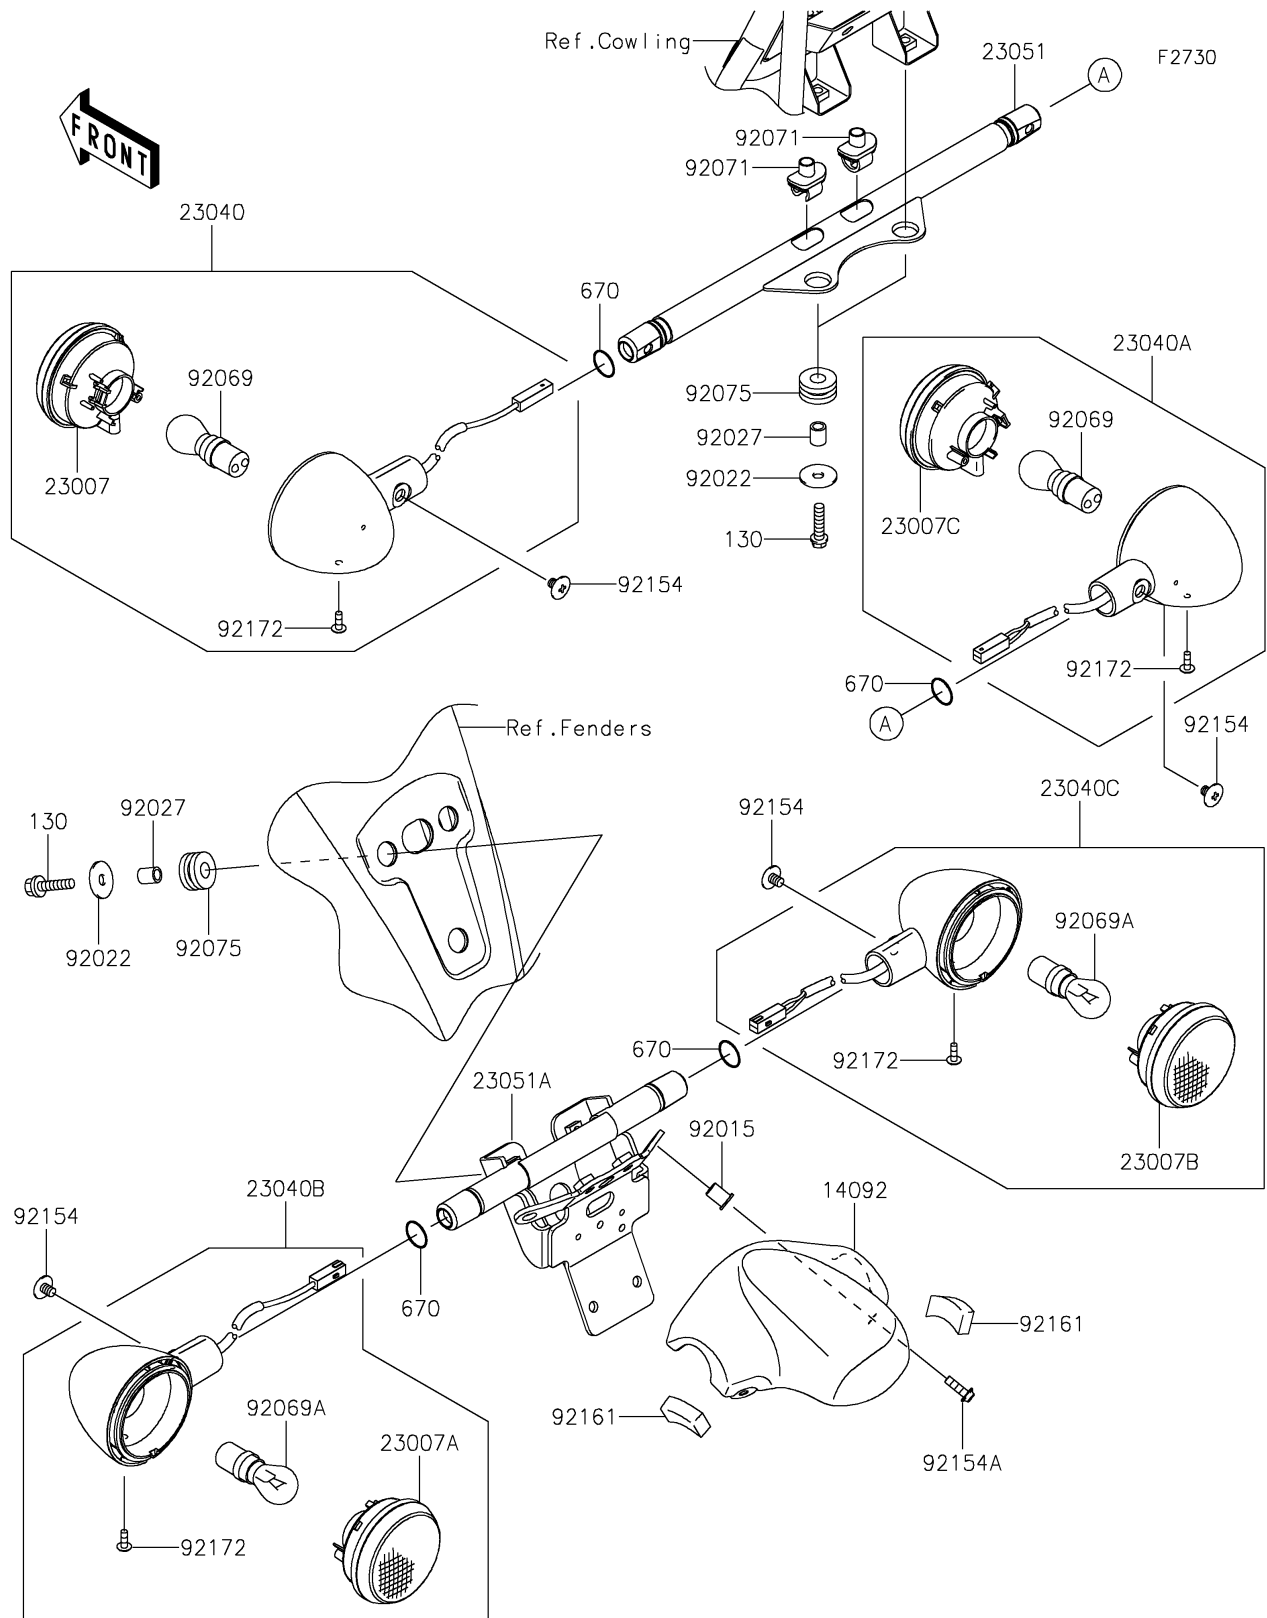

2018 VULCAN® 1700 VOYAGER® ABS

Kawasaki
Let the Good Times Roll®

PARTS DIAGRAM

Turn Signals

2018 VULCAN® 1700 VOYAGER® ABS

Kawasaki
Let the Good Times Roll®

PARTS LIST

Turn Signals

ITEM NAME	PART NUMBER	QUANTITY
-----------	-------------	----------
