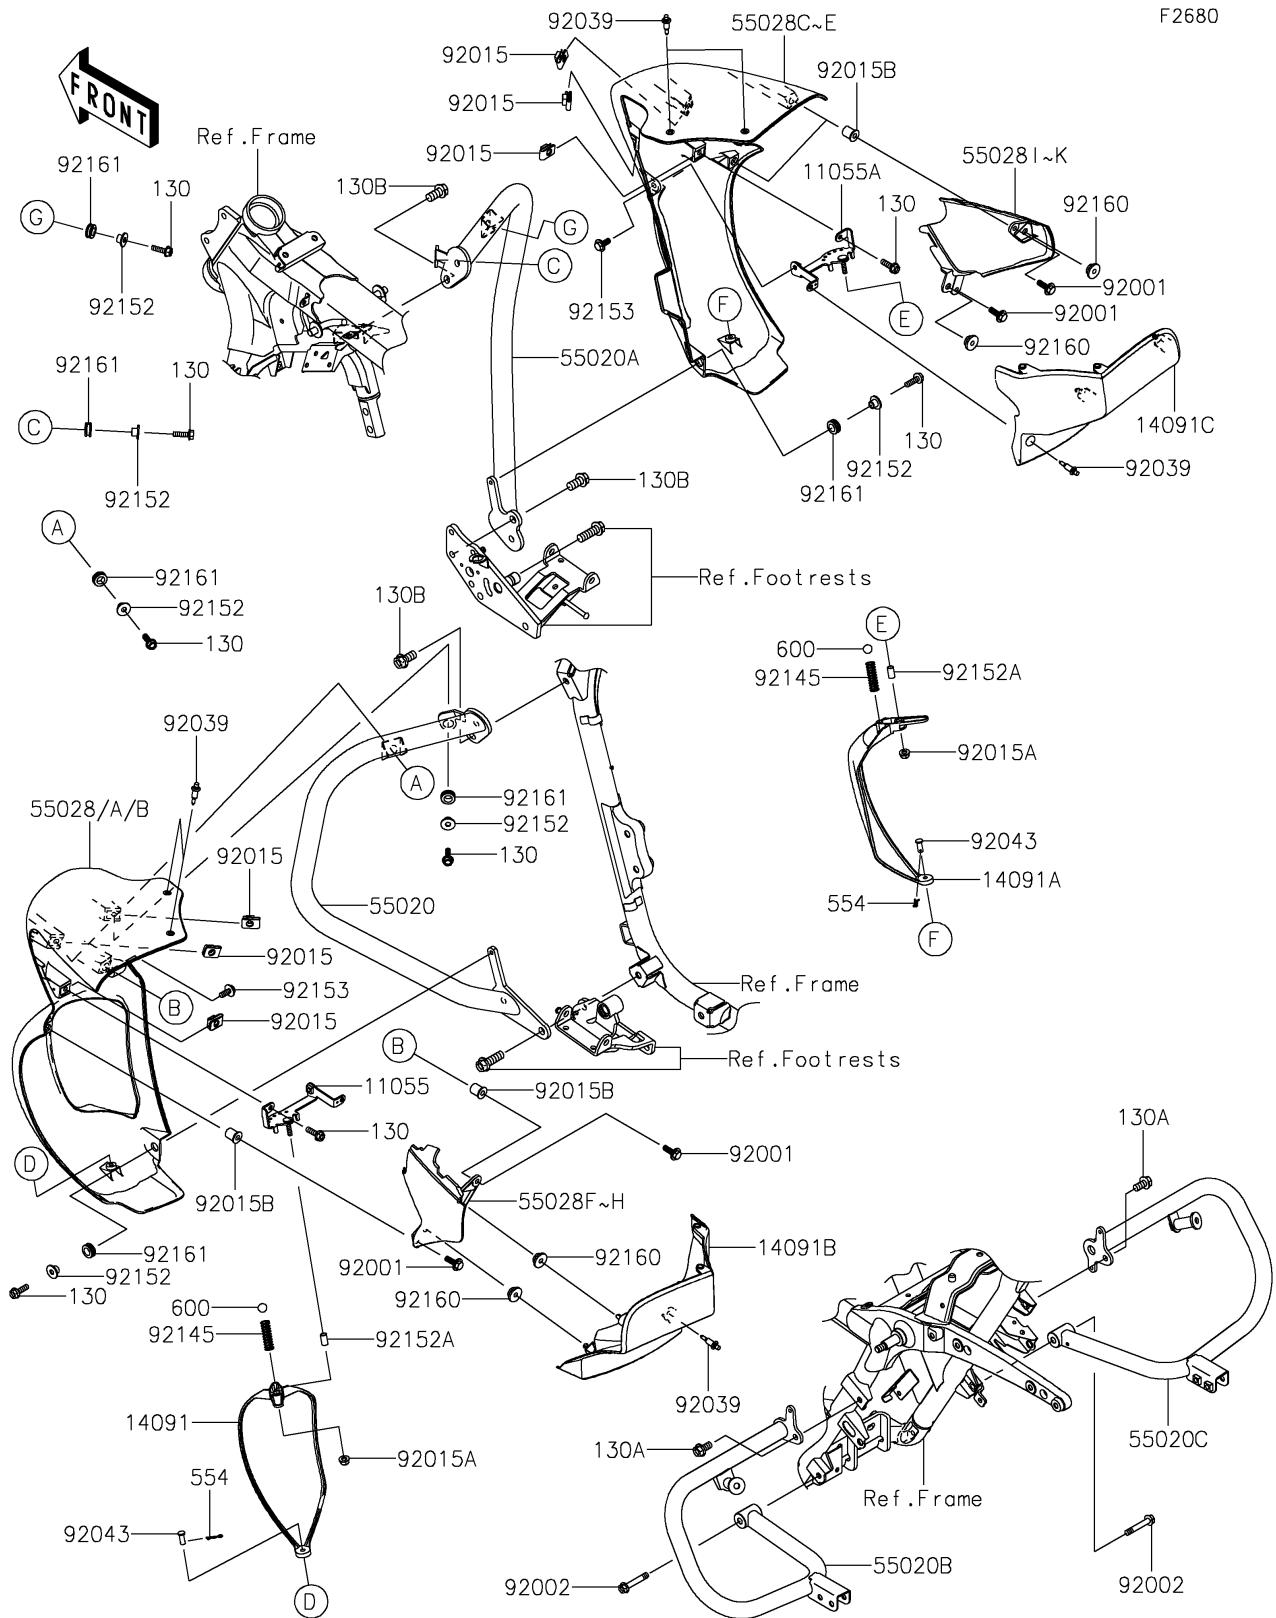

2018 VULCAN® 1700 VOYAGER® ABS

PARTS DIAGRAM

Guard(s)

F2680

2018 VULCAN® 1700 VOYAGER® ABS

Kawasaki
Let the Good Times Roll®

PARTS LIST

Guard(s)

ITEM NAME

PART NUMBER

QUANTITY
