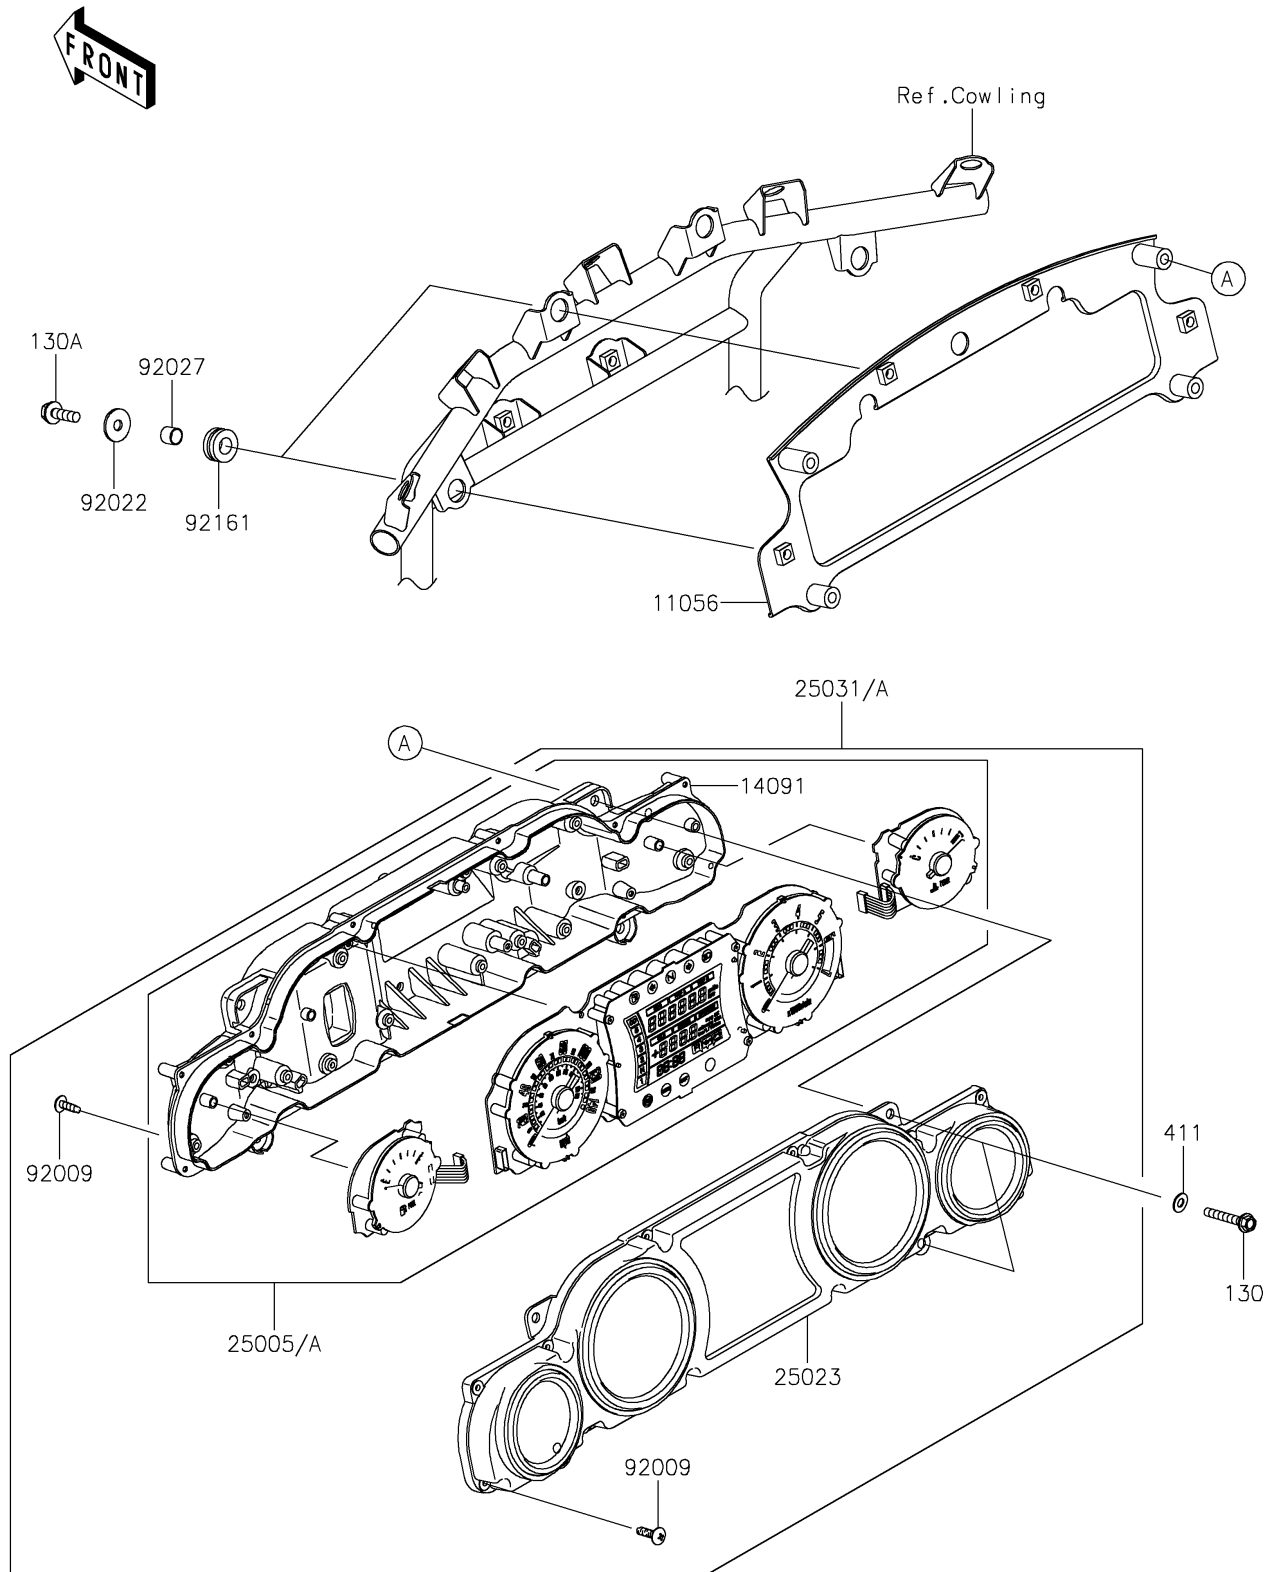

2018 VULCAN® 1700 VOYAGER® ABS

PARTS DIAGRAM

Meter(s)

F2530

2018 VULCAN® 1700 VOYAGER® ABS

Kawasaki
Let the Good Times Roll®

PARTS LIST

Meter(s)

ITEM NAME

PART NUMBER

QUANTITY
