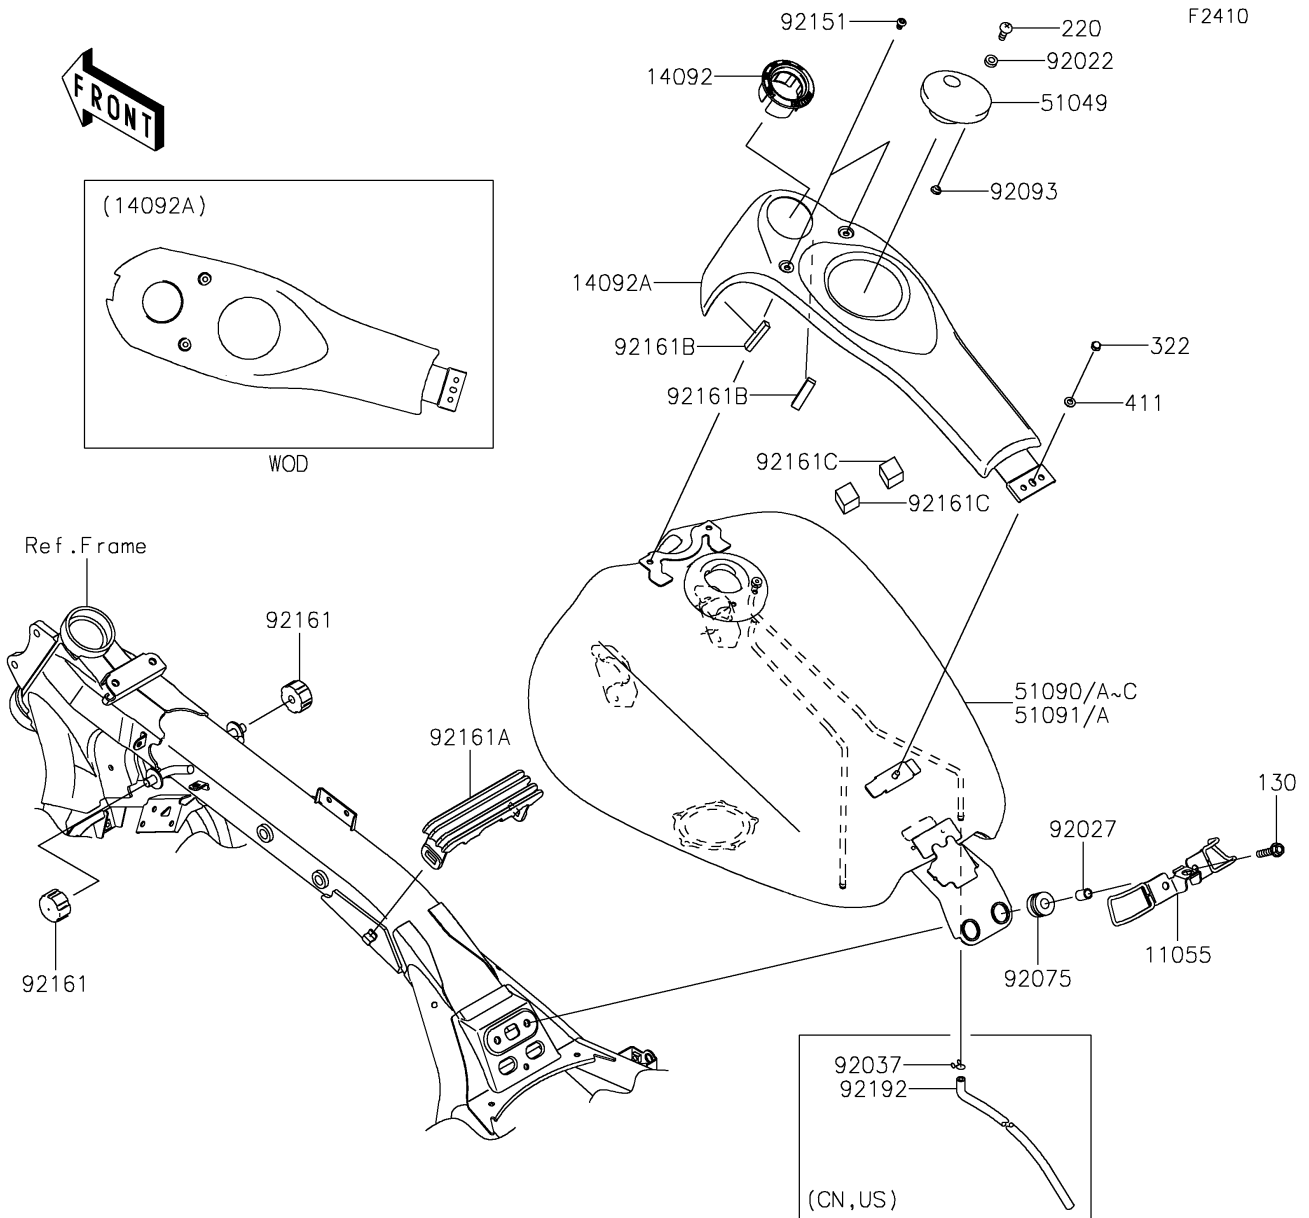

2018 VULCAN® 1700 VOYAGER® ABS

PARTS DIAGRAM

Fuel Tank

(51090/A)	Graystone/Red
(51090B/C)	Blue/Gray
(51091/A)	Gray/Silver

2018 VULCAN® 1700 VOYAGER® ABS

Kawasaki
Let the Good Times Roll®

PARTS LIST

Fuel Tank

ITEM NAME	PART NUMBER	QUANTITY
-----------	-------------	----------
