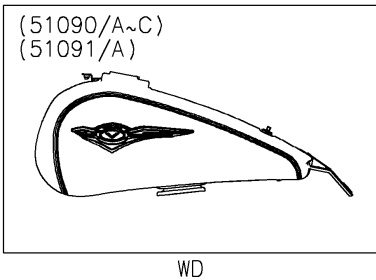

2018 VULCAN® 1700 VOYAGER® ABS

PARTS DIAGRAM

Fuel Tank

(51090/A)	Graystone/Red
(51090B/C)	Blue/Gray
(51091/A)	Gray/Silver

2018 VULCAN® 1700 VOYAGER® ABS

Kawasaki
Let the Good Times Roll®

PARTS LIST

Fuel Tank

ITEM NAME	PART NUMBER	QUANTITY
-----------	-------------	----------
