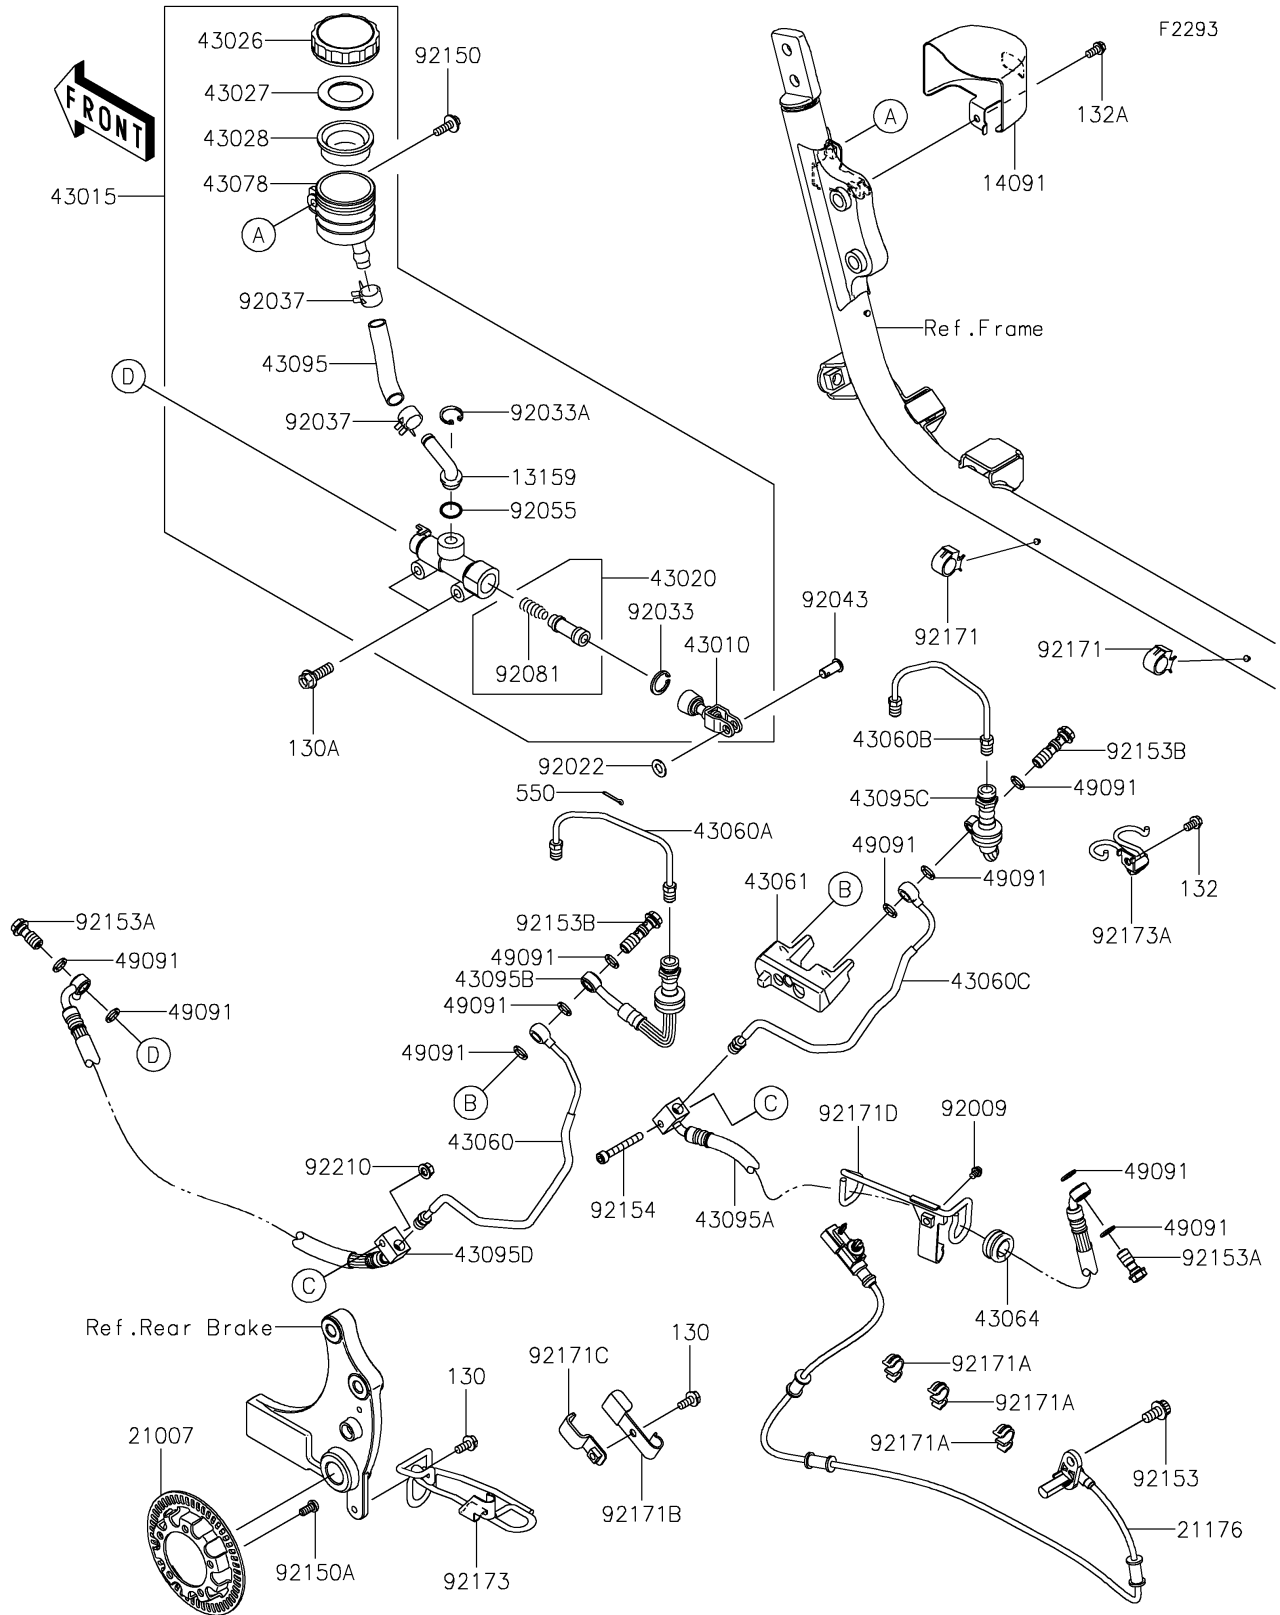

2020 VULCAN® 1700 VOYAGER® ABS

PARTS DIAGRAM

Rear Master Cylinder

2020 VULCAN® 1700 VOYAGER® ABS

Kawasaki
Let the Good Times Roll®

PARTS LIST

Rear Master Cylinder

| ITEM NAME | PART NUMBER | QUANTITY |
|-----------|-------------|----------|
|-----------|-------------|----------|
