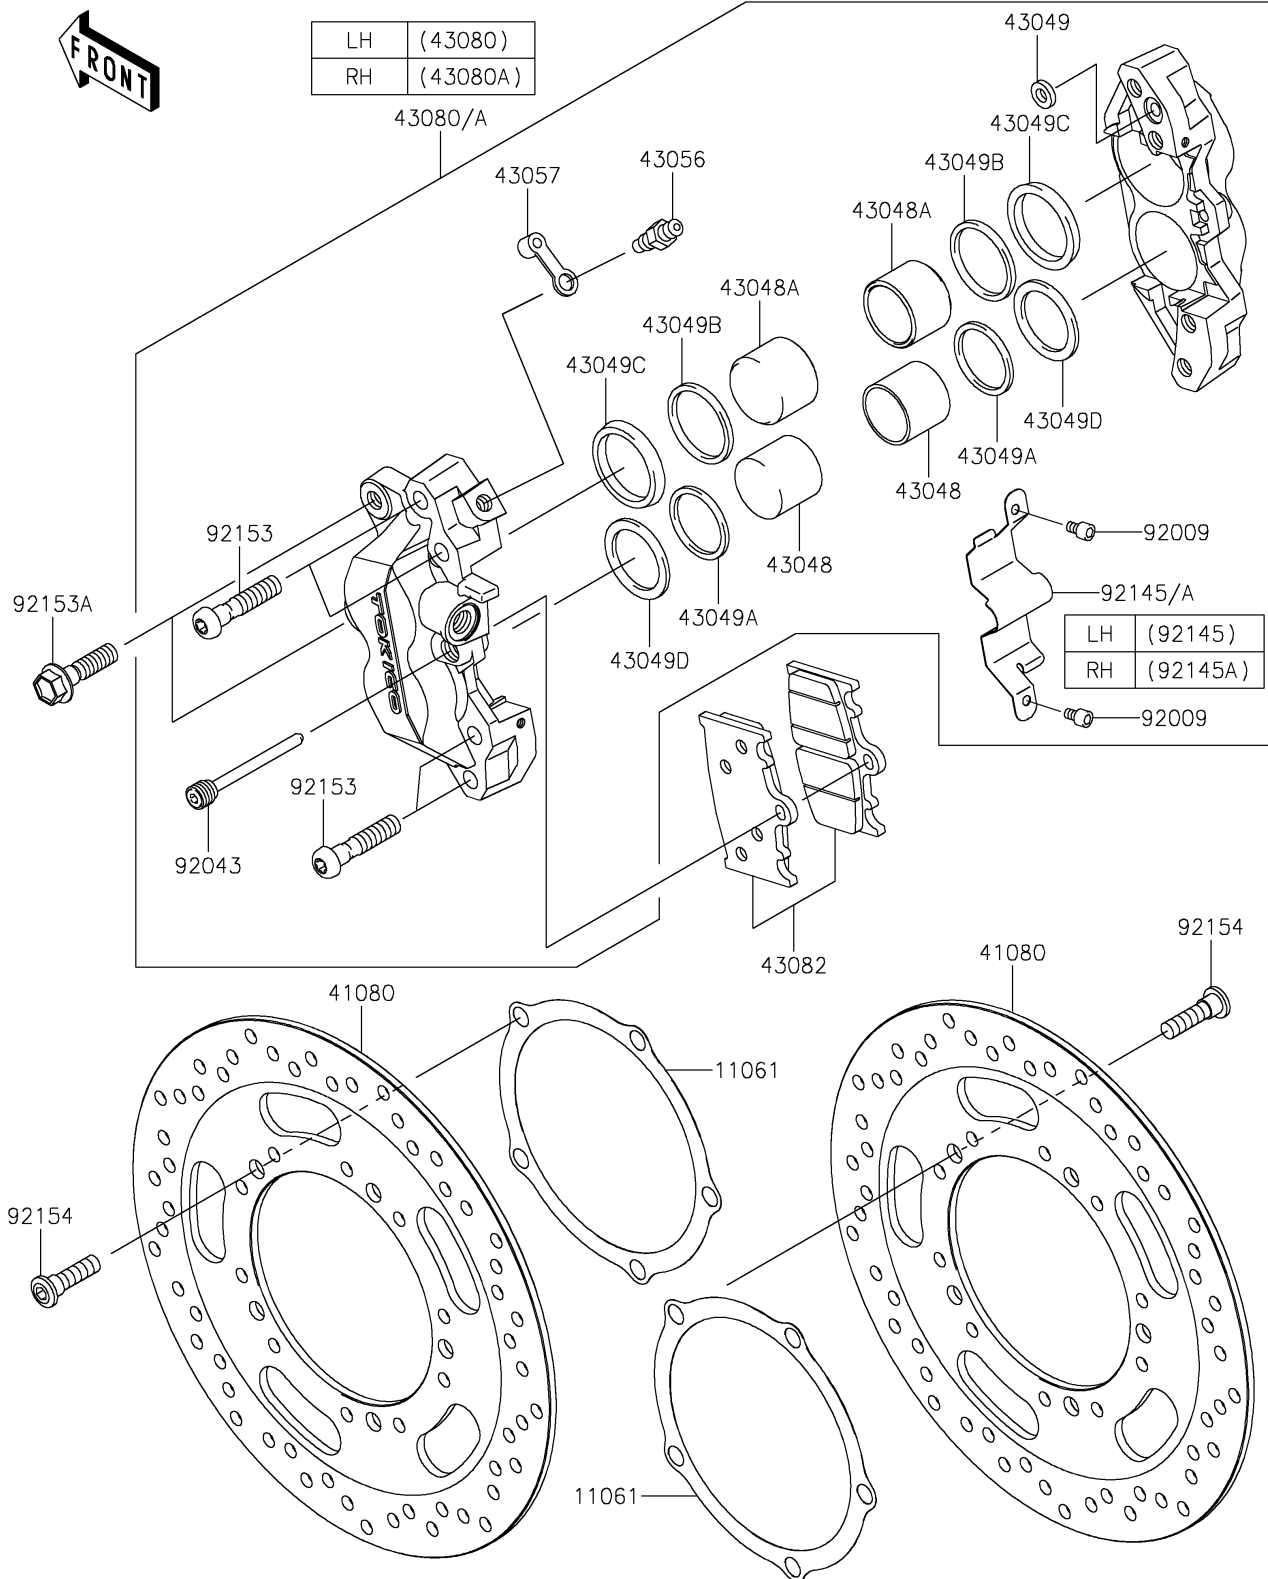

2018 VULCAN® 1700 VOYAGER® ABS

PARTS DIAGRAM

Front Brake

F2292

2018 VULCAN® 1700 VOYAGER® ABS

Kawasaki
Let the Good Times Roll®

PARTS LIST

Front Brake

ITEM NAME	PART NUMBER	QUANTITY
-----------	-------------	----------
