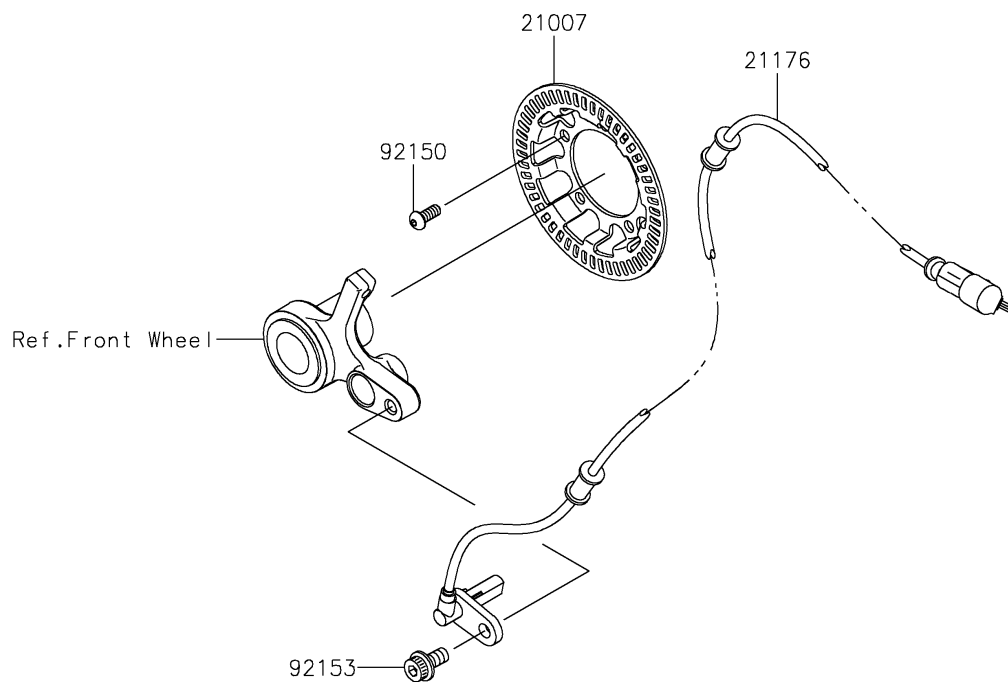

2020 VULCAN® 1700 VOYAGER® ABS

PARTS DIAGRAM Front Master Cylinder

F2291

2020 VULCAN® 1700 VOYAGER® ABS

Kawasaki
Let the Good Times Roll®

PARTS LIST

Front Master Cylinder

ITEM NAME	PART NUMBER	QUANTITY
-----------	-------------	----------
