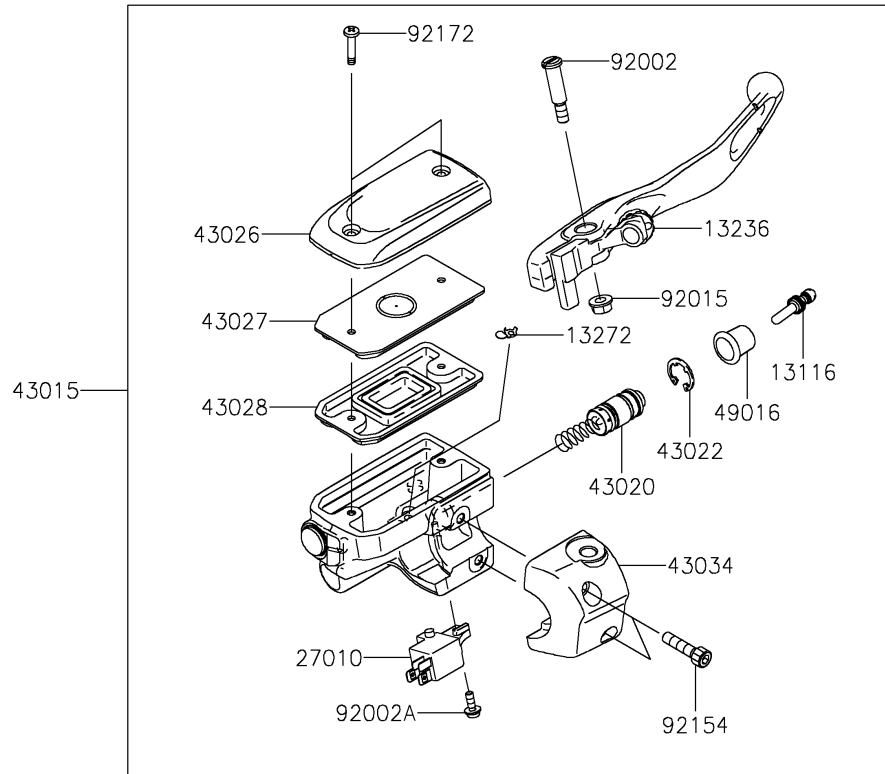

2020 VULCAN® 1700 VOYAGER® ABS

PARTS DIAGRAM Front Master Cylinder

F2291

2020 VULCAN® 1700 VOYAGER® ABS

Kawasaki
Let the Good Times Roll®

PARTS LIST

Front Master Cylinder

ITEM NAME	PART NUMBER	QUANTITY
-----------	-------------	----------
