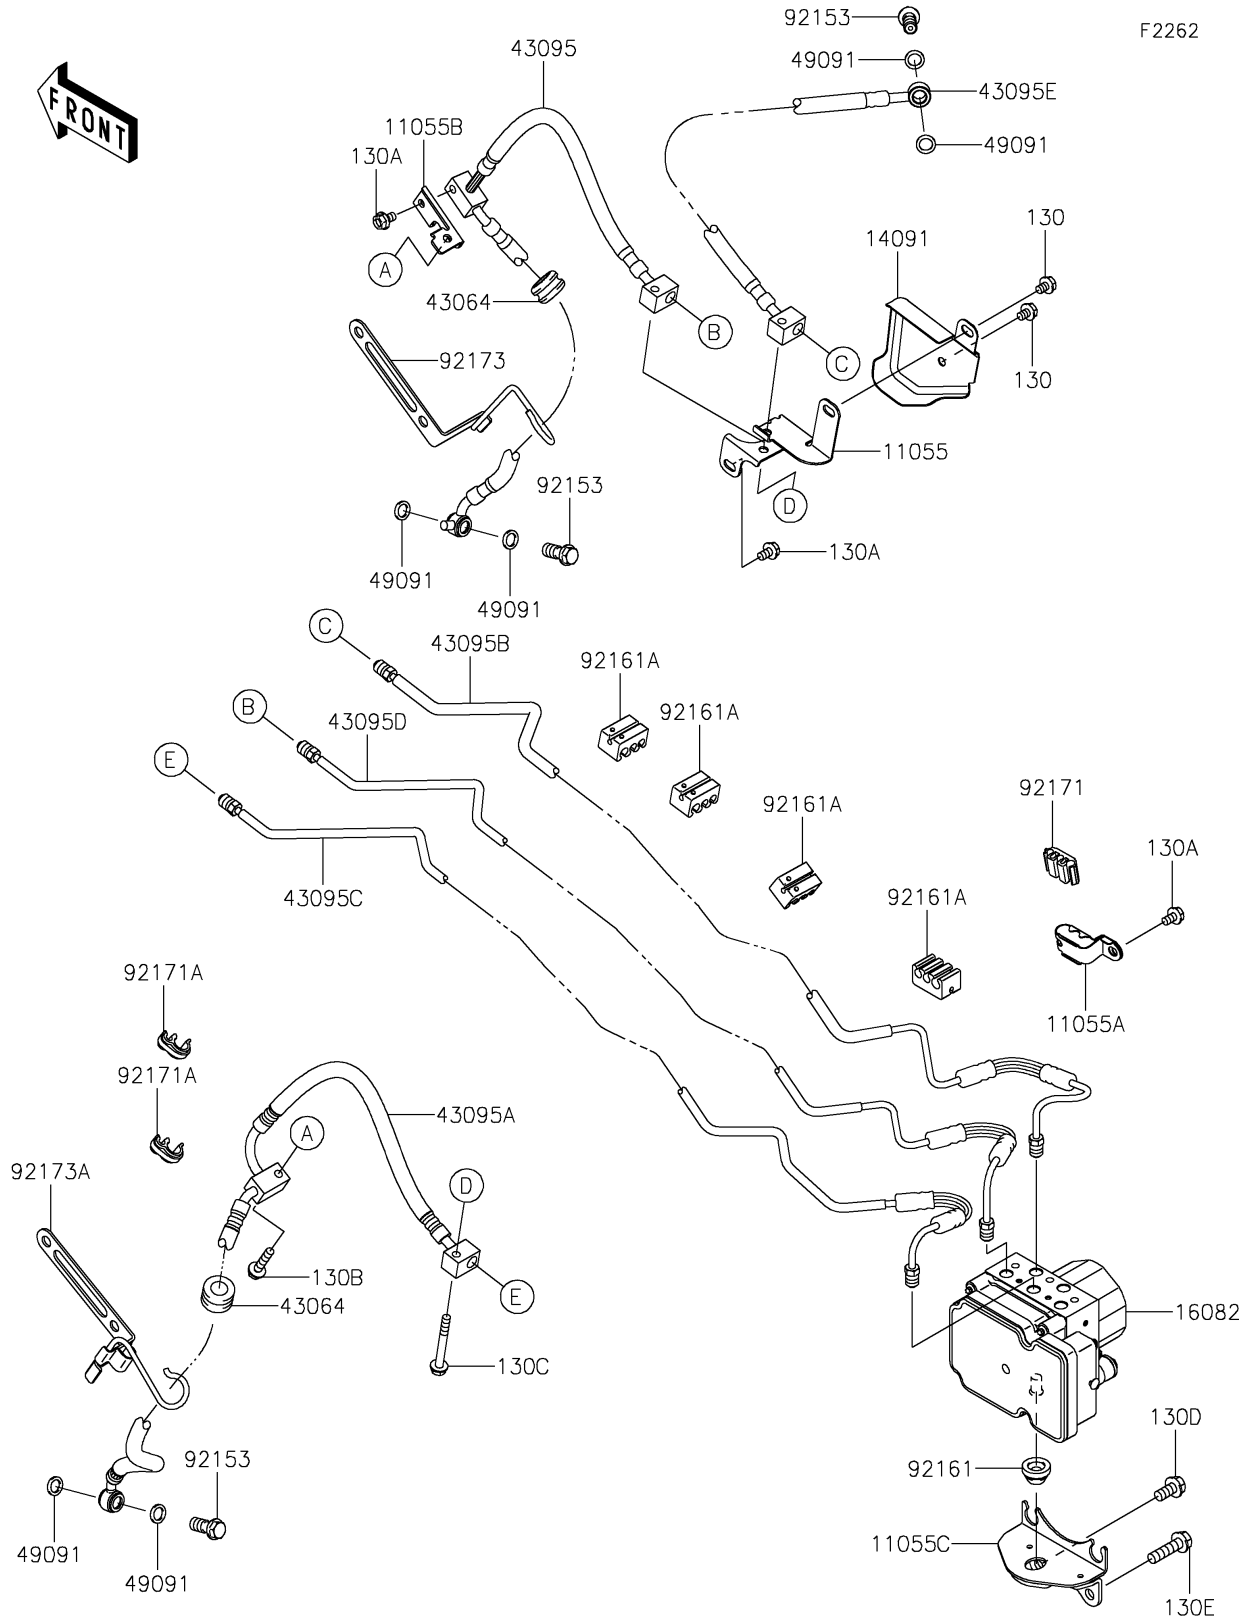

2020 VULCAN® 1700 VOYAGER® ABS

PARTS DIAGRAM

Brake Piping

2020 VULCAN® 1700 VOYAGER® ABS

Kawasaki
Let the Good Times Roll®

PARTS LIST

Brake Piping

ITEM NAME	PART NUMBER	QUANTITY
-----------	-------------	----------
