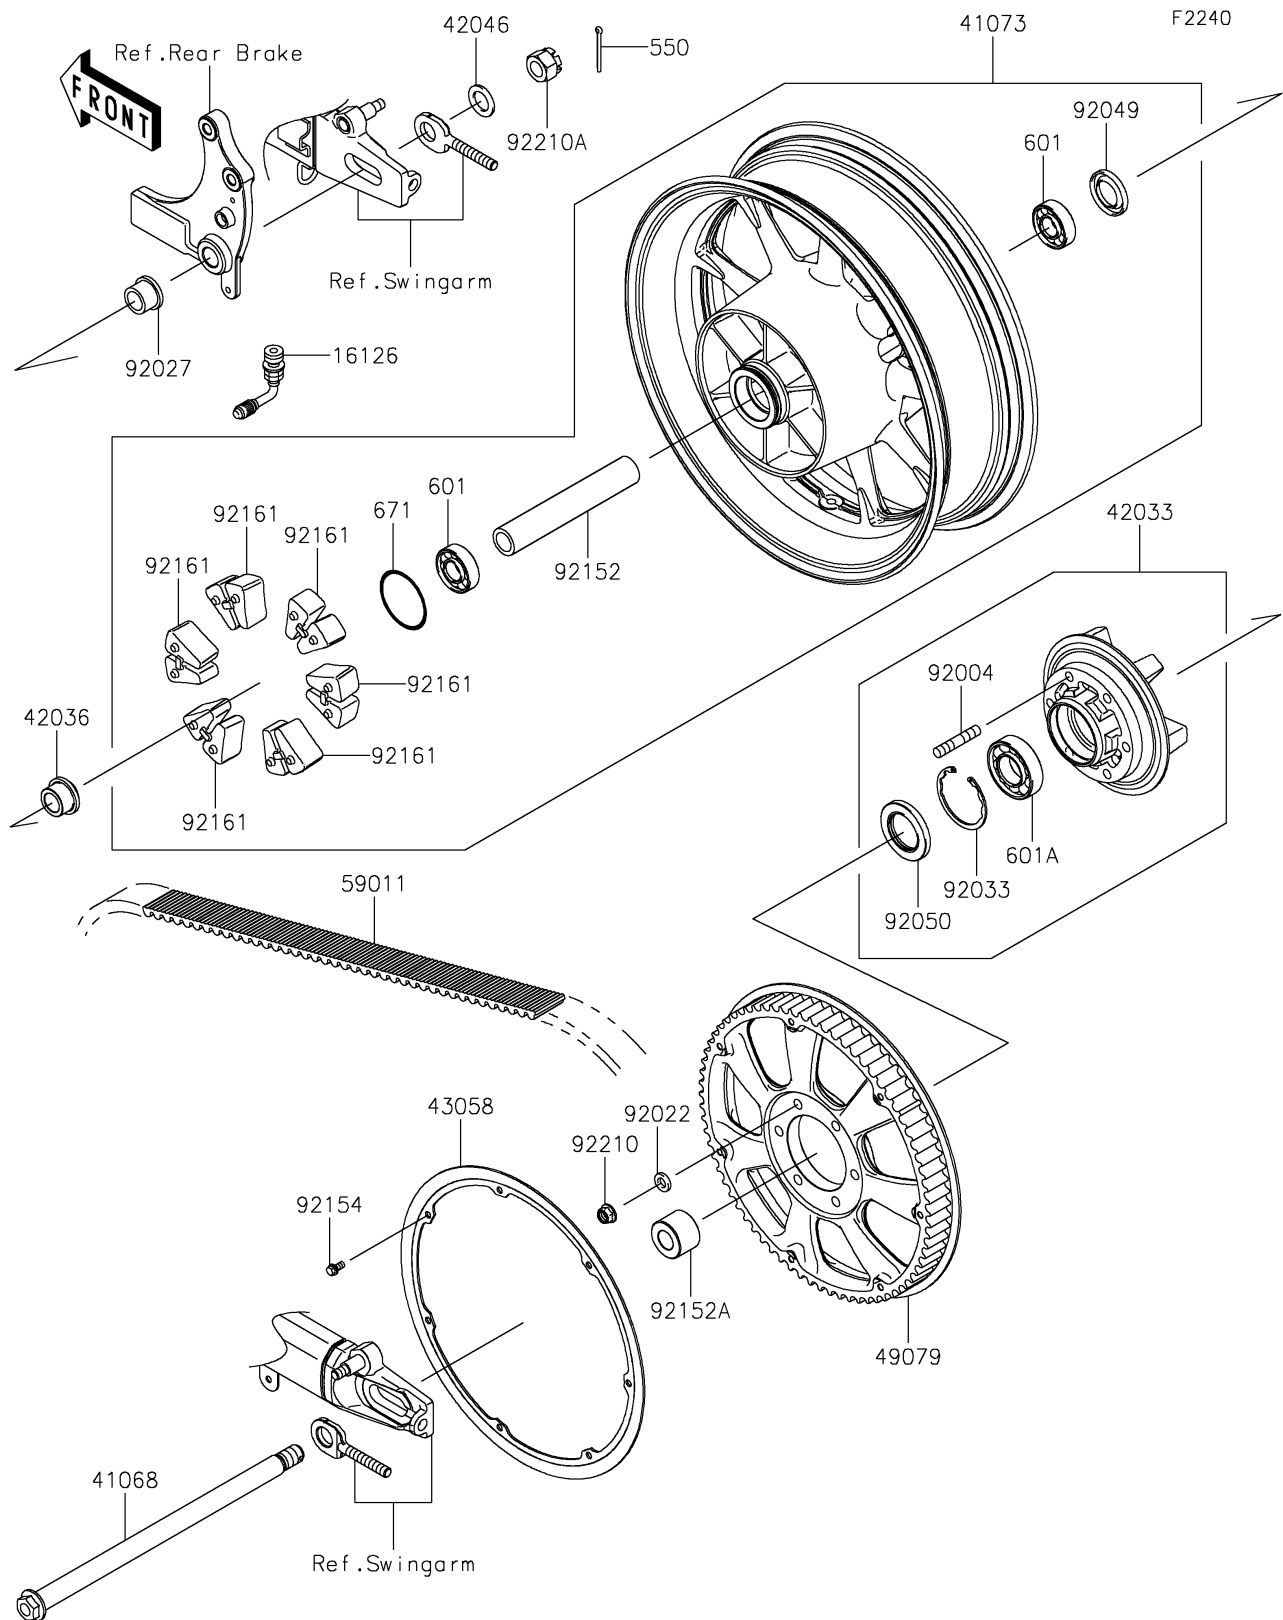

2018 VULCAN® 1700 VOYAGER® ABS

Kawasaki
Let the Good Times Roll®

PARTS DIAGRAM

Rear Wheel/Chain

2018 VULCAN® 1700 VOYAGER® ABS

Kawasaki
Let the Good Times Roll®

PARTS LIST

Rear Wheel/Chain

ITEM NAME	PART NUMBER	QUANTITY
-----------	-------------	----------
