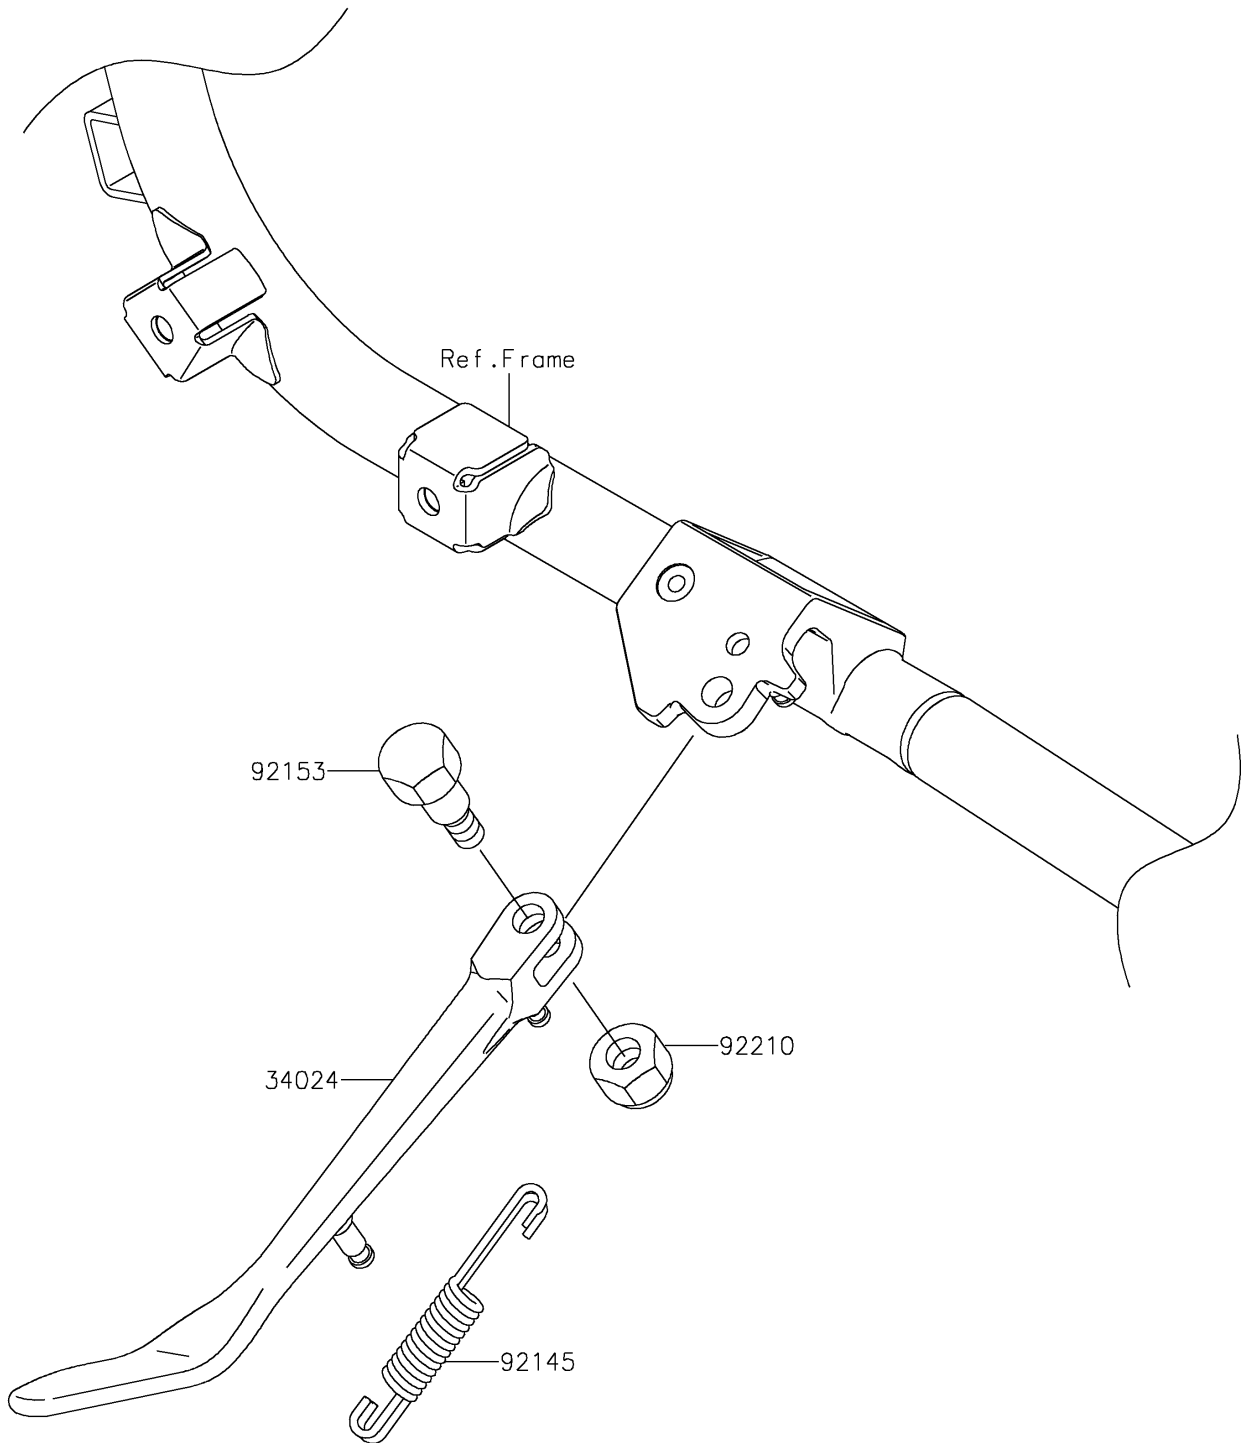

2020 VULCAN® 1700 VOYAGER® ABS

PARTS DIAGRAM

Stand(s)

F2190

2020 VULCAN® 1700 VOYAGER® ABS

Kawasaki
Let the Good Times Roll®

PARTS LIST

Stand(s)

ITEM NAME

PART NUMBER

QUANTITY
