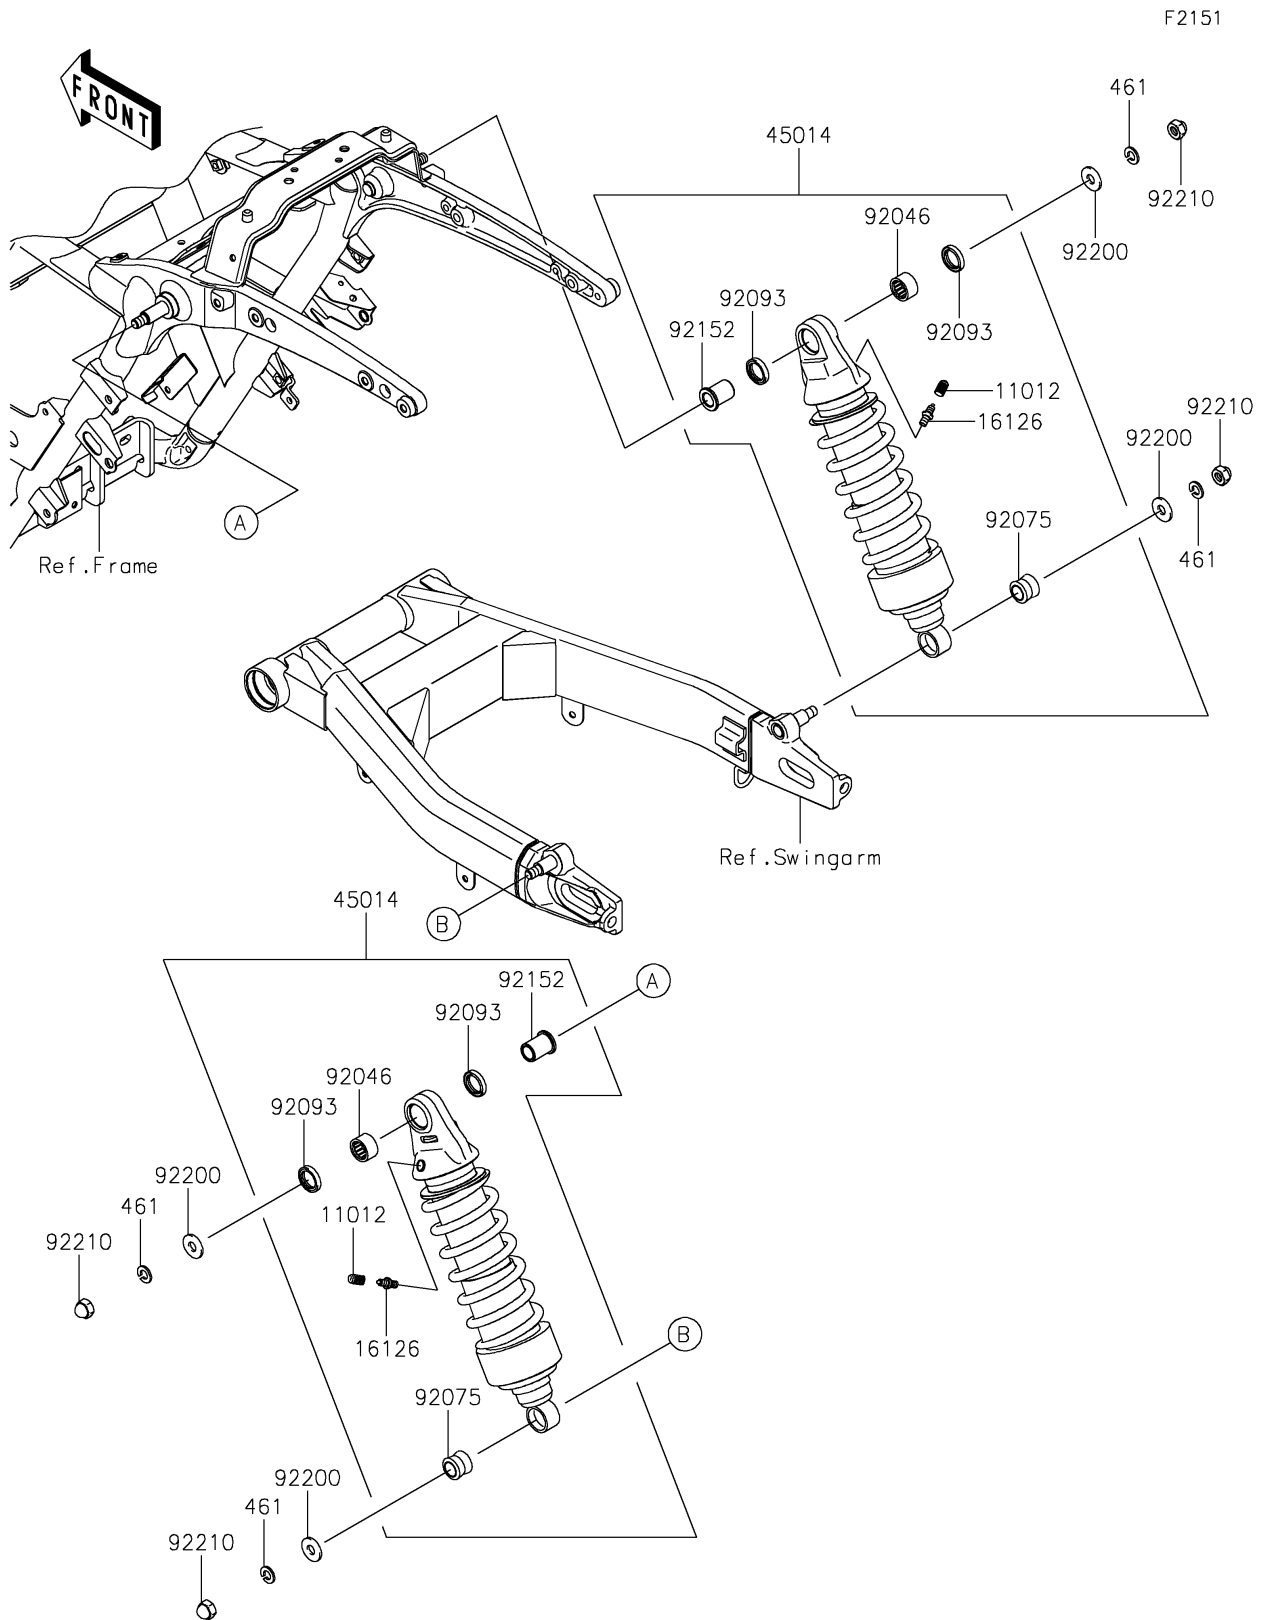

2018 VULCAN® 1700 VOYAGER® ABS

PARTS DIAGRAM

Suspension/Shock Absorber

2018 VULCAN® 1700 VOYAGER® ABS

Kawasaki
Let the Good Times Roll®

PARTS LIST

Suspension/Shock Absorber

ITEM NAME	PART NUMBER	QUANTITY
-----------	-------------	----------
