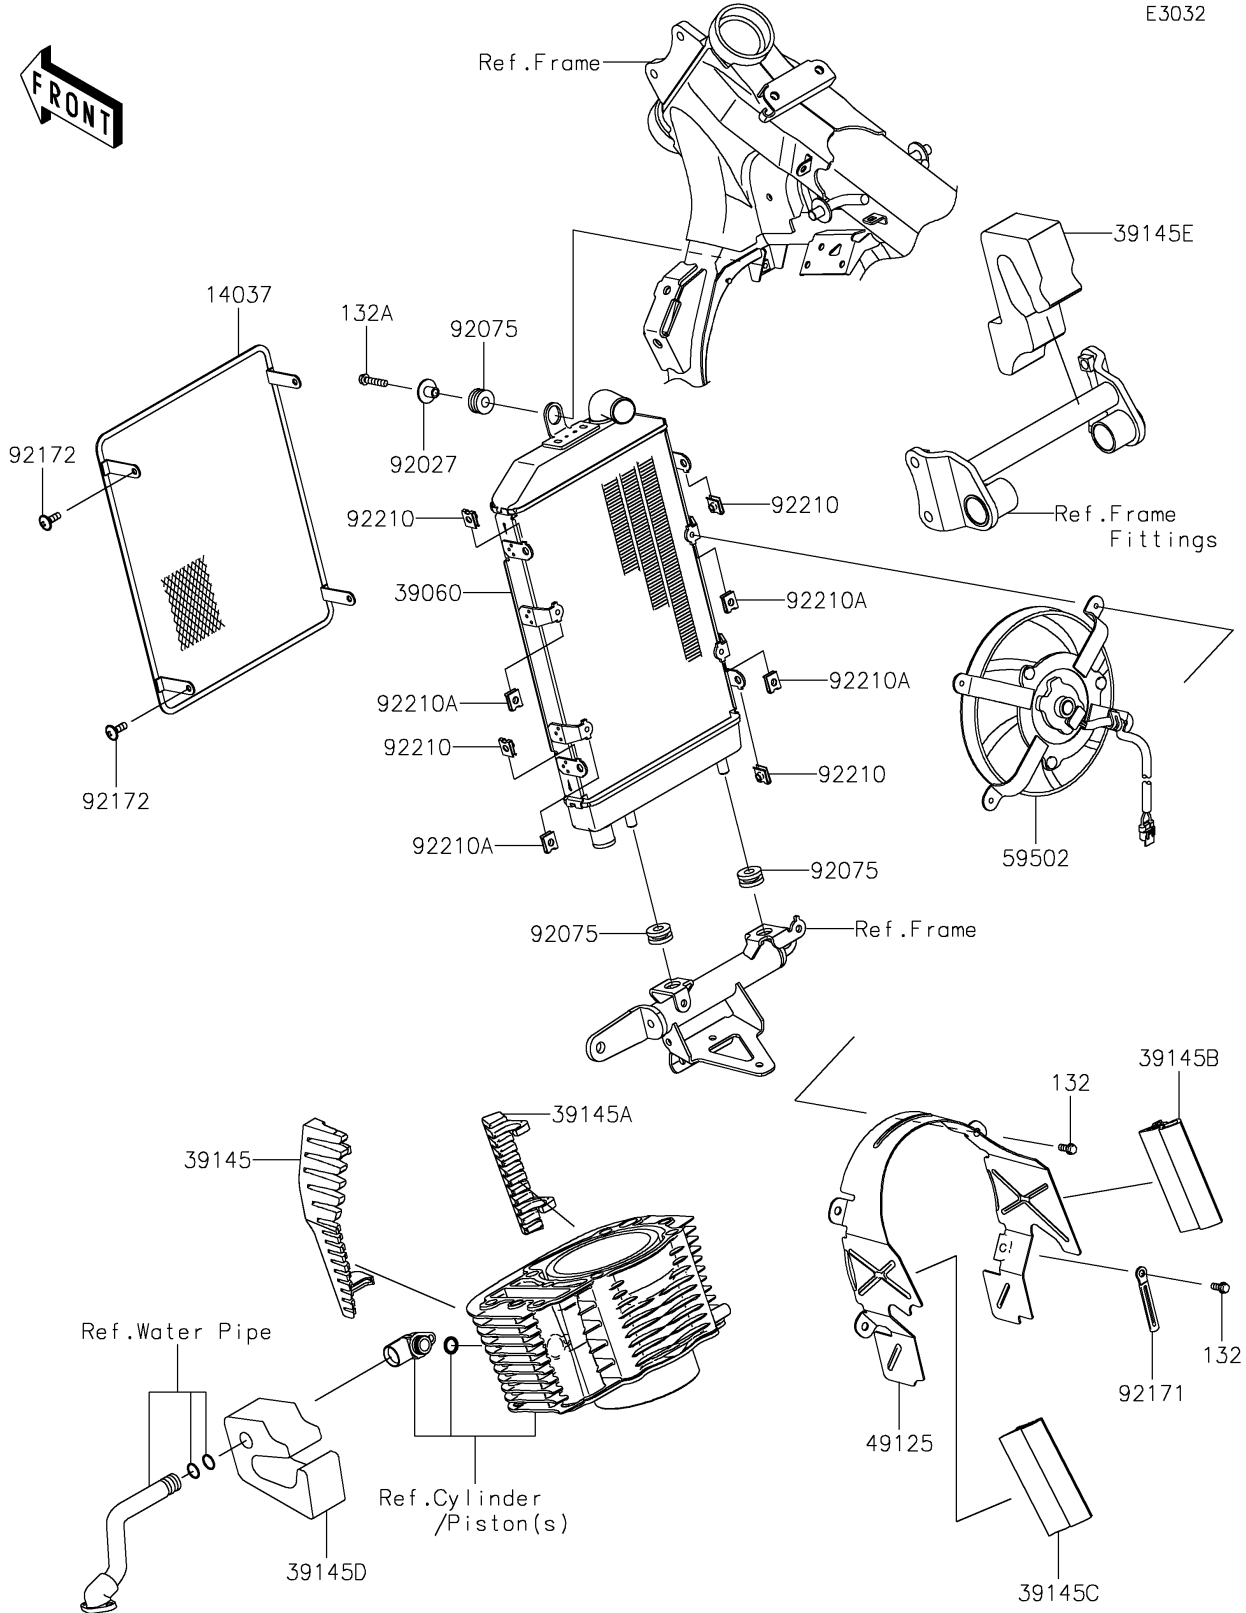

2018 VULCAN® 1700 VOYAGER® ABS

PARTS DIAGRAM

Radiator

E3032

2018 VULCAN® 1700 VOYAGER® ABS

Kawasaki
Let the Good Times Roll®

PARTS LIST

Radiator

ITEM NAME

PART NUMBER

QUANTITY
