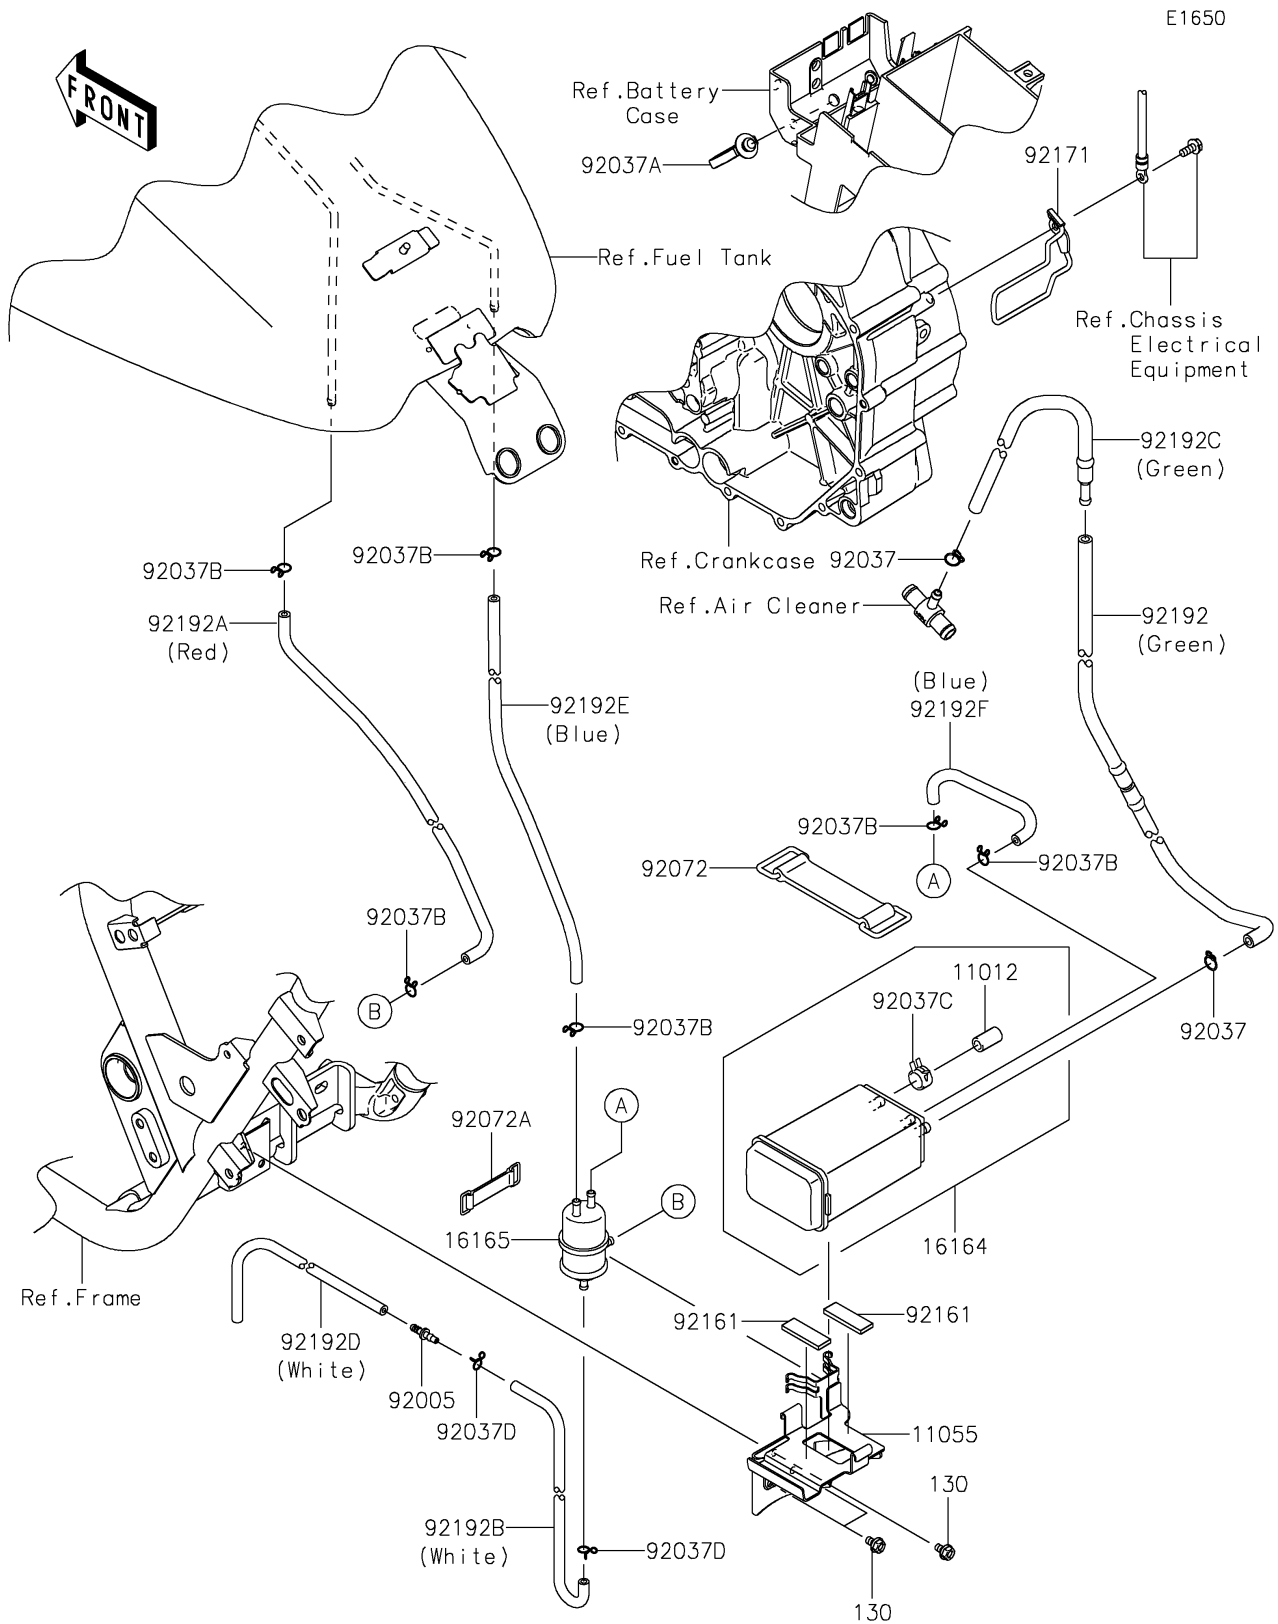

2018 VULCAN® 1700 VOYAGER® ABS

PARTS DIAGRAM

Fuel Evaporative System(CA)

2018 VULCAN® 1700 VOYAGER® ABS

PARTS LIST

Fuel Evaporative System(CA)

ITEM NAME	PART NUMBER	QUANTITY
-----------	-------------	----------
