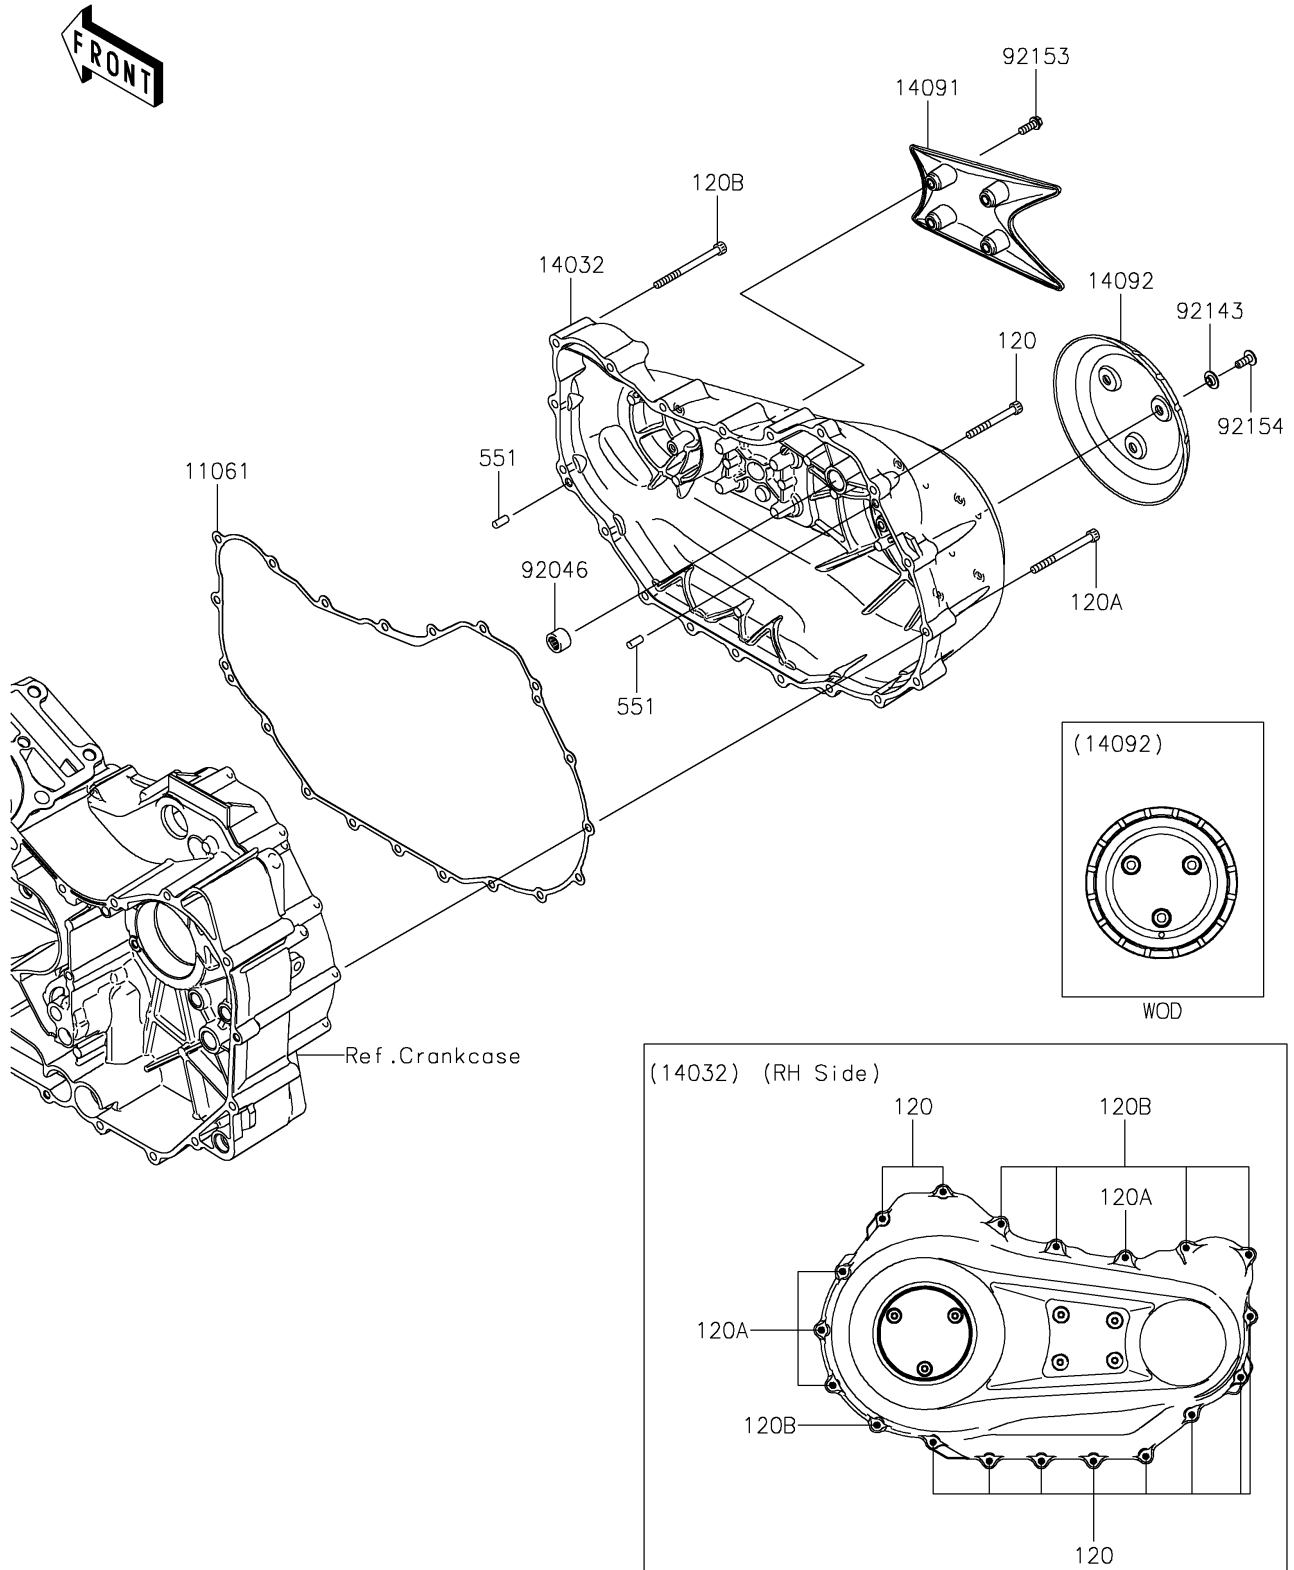

## PARTS DIAGRAM

### Right Engine Cover(s)

E1436

# 2018 VULCAN® 1700 VOYAGER® ABS

**Kawasaki**  
Let the Good Times Roll®

## PARTS LIST

Right Engine Cover(s)

**ITEM NAME**

**PART NUMBER**

**QUANTITY**

---