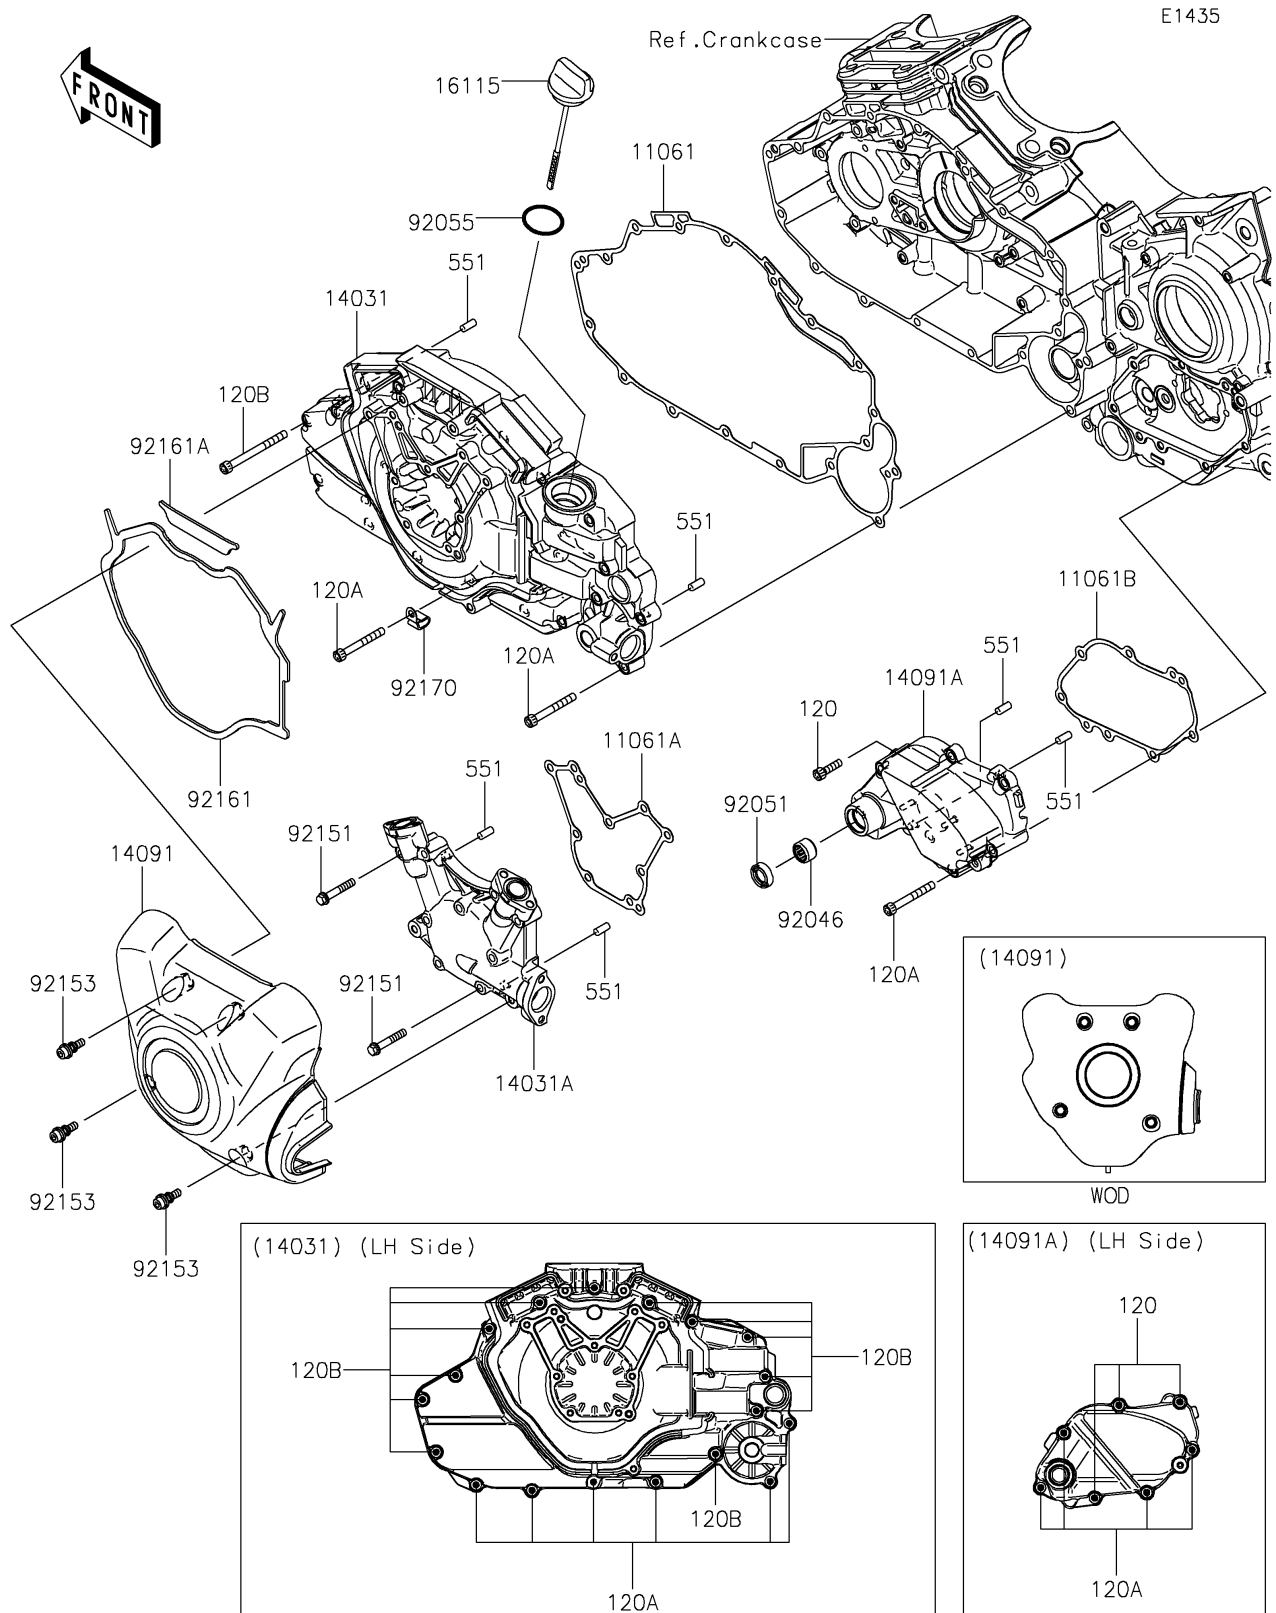

# 2020 VULCAN® 1700 VOYAGER® ABS

## PARTS DIAGRAM Left Engine Cover(s)

# 2020 VULCAN® 1700 VOYAGER® ABS

**Kawasaki**  
Let the Good Times Roll®

## PARTS LIST

Left Engine Cover(s)

ITEM NAME	PART NUMBER	QUANTITY
-----------	-------------	----------

---