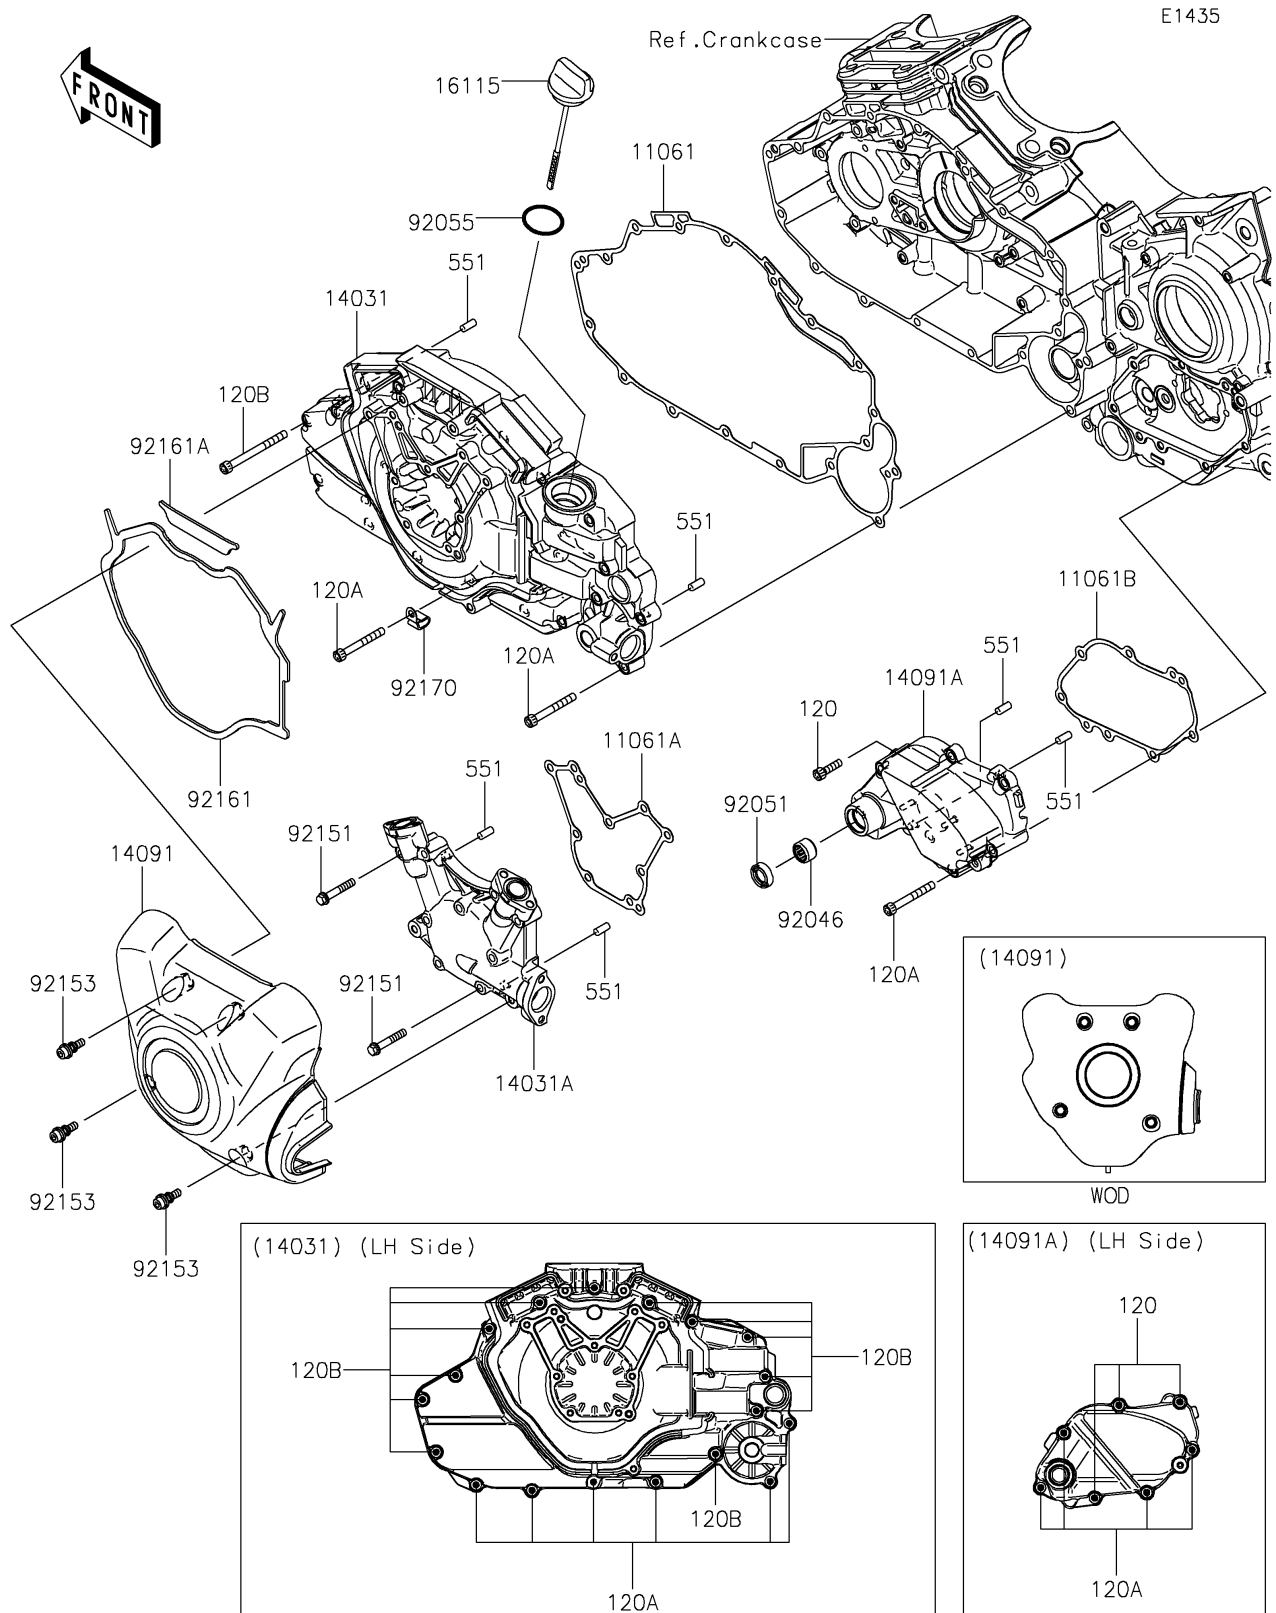

2018 VULCAN® 1700 VOYAGER® ABS

PARTS DIAGRAM Left Engine Cover(s)

2018 VULCAN® 1700 VOYAGER® ABS

Kawasaki
Let the Good Times Roll®

PARTS LIST

Left Engine Cover(s)

ITEM NAME

PART NUMBER

QUANTITY
