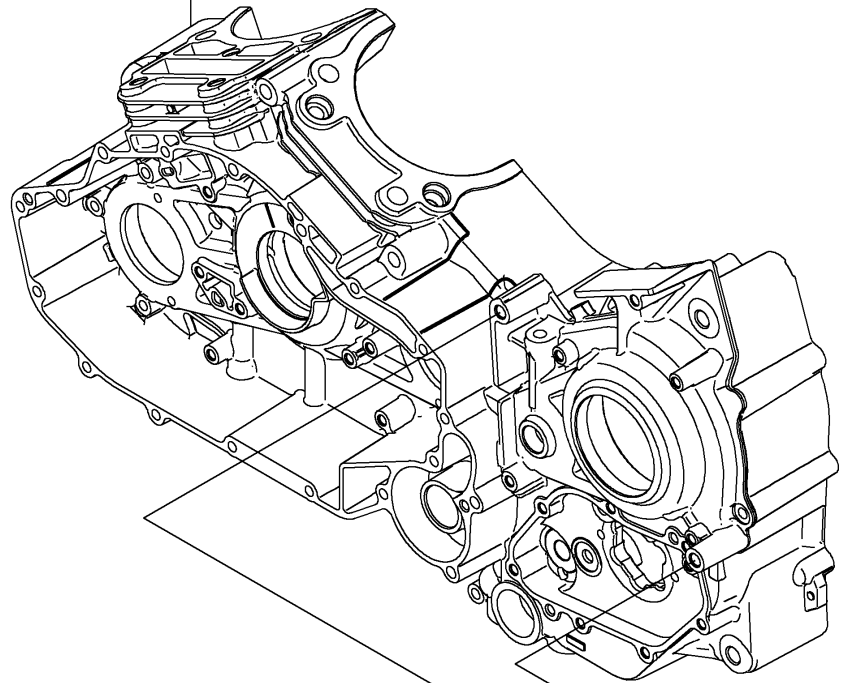

2018 VULCAN® 1700 VOYAGER® ABS

PARTS DIAGRAM

Chain Cover

Ref. Crankcase

E1433

Ref. Clutch

92043

14091

49048

120

92043

53044

120A

14091A

92153

120A

120

92153

2018 VULCAN® 1700 VOYAGER® ABS

Kawasaki
Let the Good Times Roll®

PARTS LIST

Chain Cover

ITEM NAME	PART NUMBER	QUANTITY
-----------	-------------	----------
