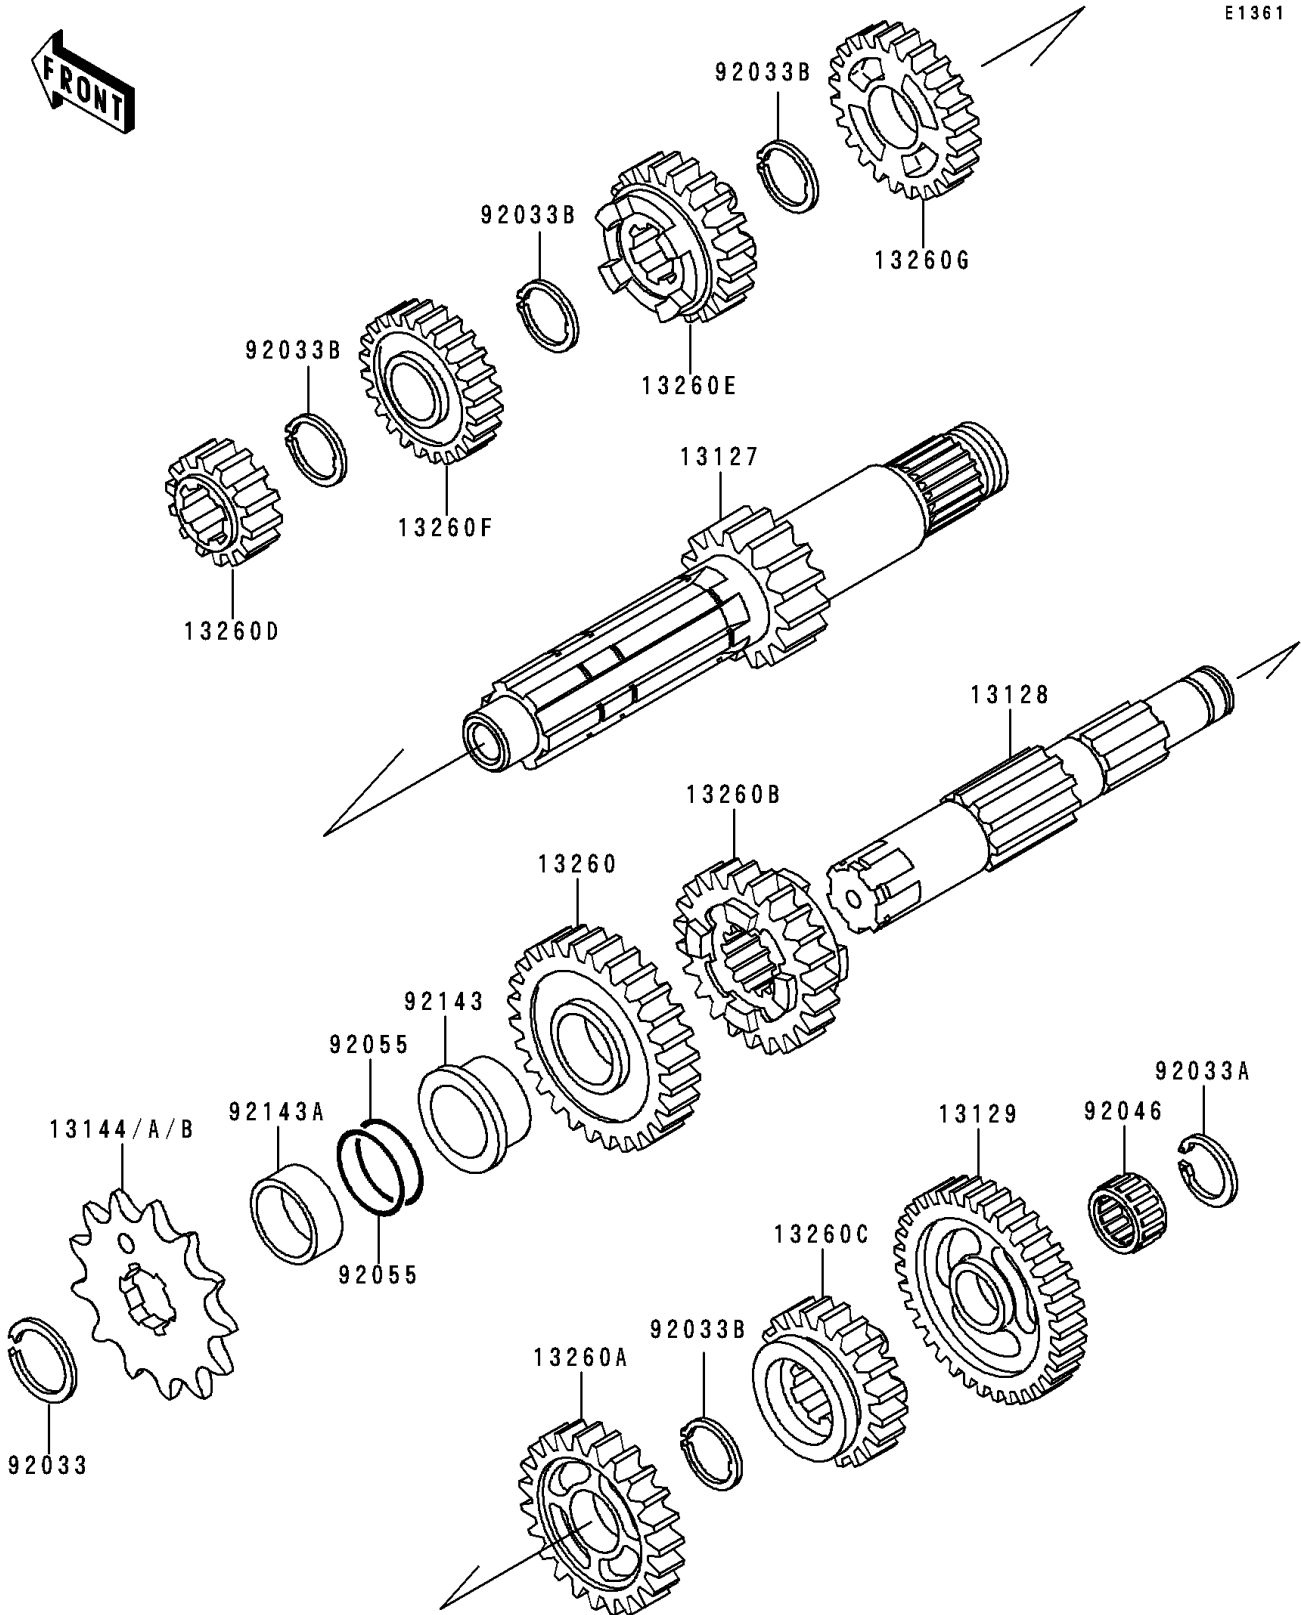

1994 KX250

PARTS DIAGRAM

Transmission

E1361

1994 KX250

PARTS LIST

Transmission

Kawasaki

Let the Good Times Roll®

ITEM NAME

PART NUMBER

QUANTITY
