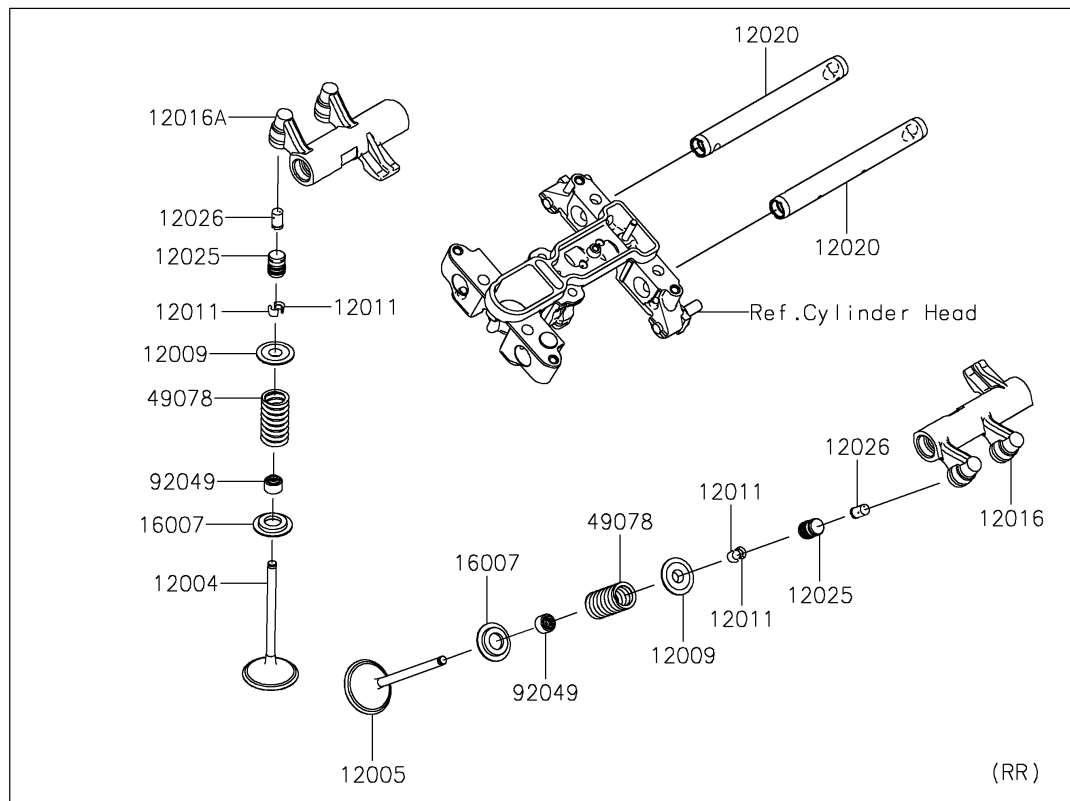

2018 VULCAN® 1700 VOYAGER® ABS

PARTS DIAGRAM

Valve(s)

E1210

2018 VULCAN® 1700 VOYAGER® ABS

Kawasaki
Let the Good Times Roll®

PARTS LIST

Valve(s)

ITEM NAME

PART NUMBER

QUANTITY
