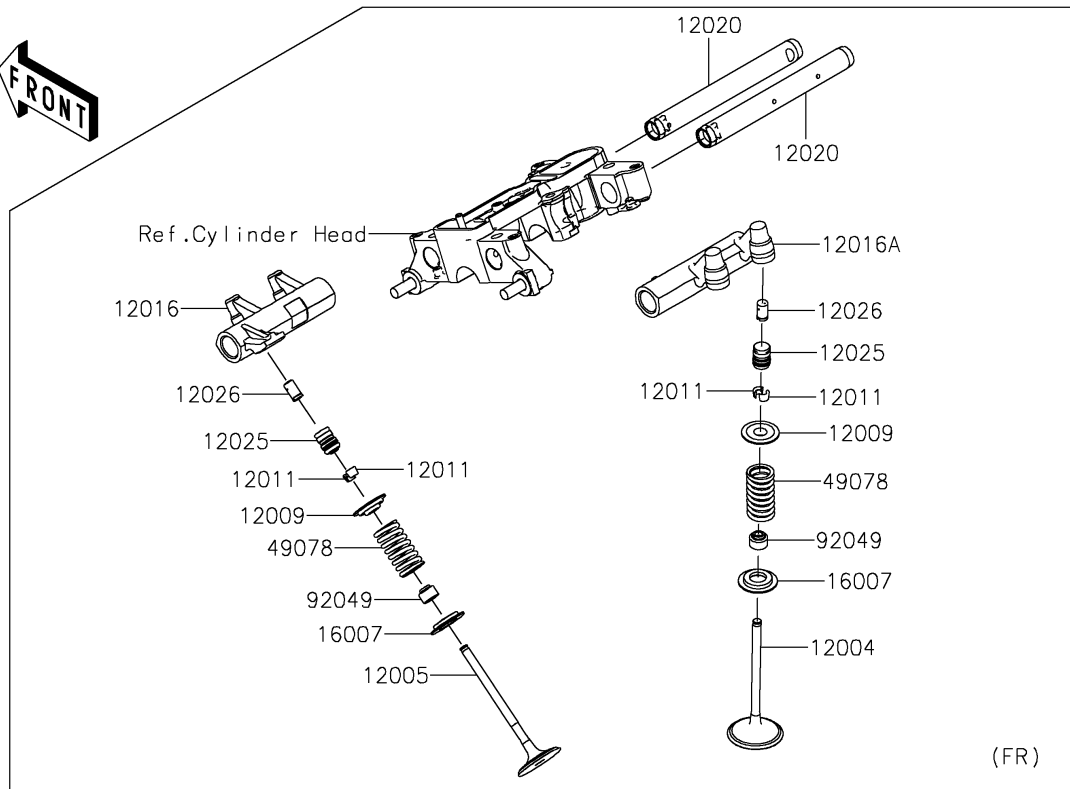

2018 VULCAN® 1700 VOYAGER® ABS

PARTS DIAGRAM

Valve(s)

E1210

2018 VULCAN® 1700 VOYAGER® ABS

Kawasaki
Let the Good Times Roll®

PARTS LIST

Valve(s)

ITEM NAME

PART NUMBER

QUANTITY
