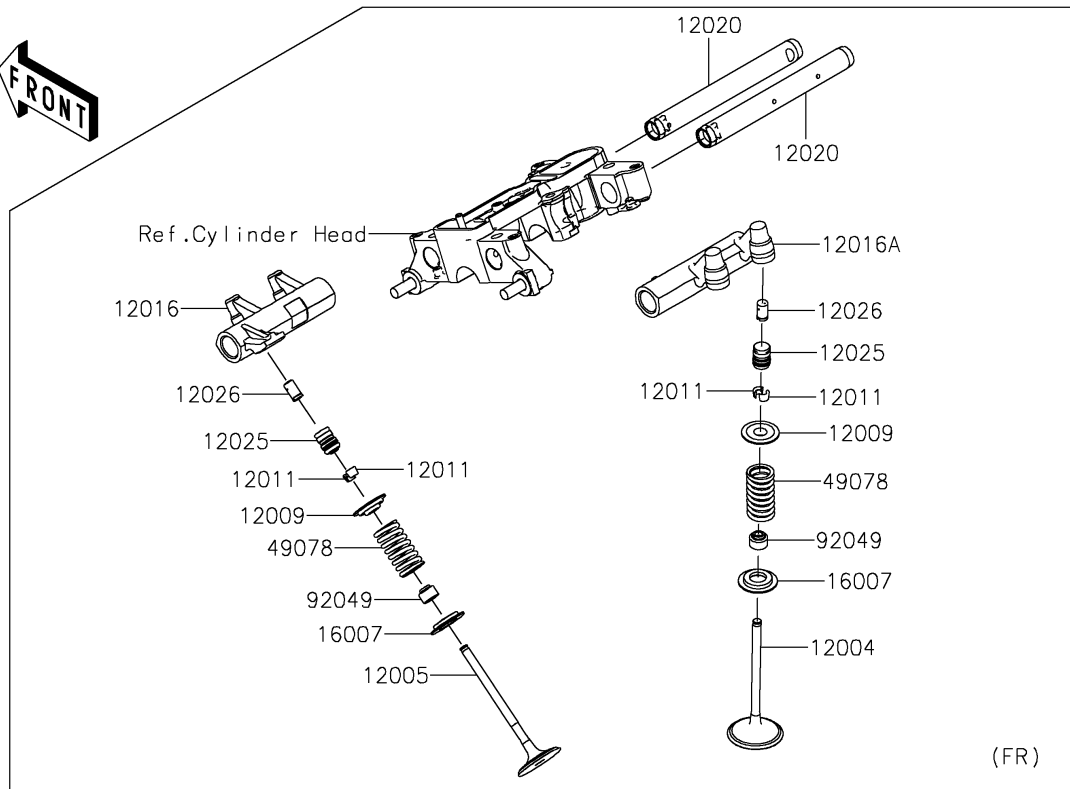

2020 VULCAN® 1700 VOYAGER® ABS

PARTS DIAGRAM

Valve(s)

E1210

2020 VULCAN® 1700 VOYAGER® ABS

Kawasaki
Let the Good Times Roll®

PARTS LIST

Valve(s)

ITEM NAME	PART NUMBER	QUANTITY
VALVE-INTAKE (Ref # 12004)	12004-0001	4
VALVE-EXHAUST (Ref # 12005)	12005-0001	4
RETAINER-VALVE SPRING (Ref # 12009)	12009-0002	8
COLLET (Ref # 12011)	12011-0001	16
ARM-ROCKER (Ref # 12016)	12016-0027	2
ARM-ROCKER (Ref # 12016A)	12016-0028	2
SHAFT-ROCKER (Ref # 12020)	12020-0008	4
ADJUSTER-LASH (Ref # 12025)	12025-1053	8
CHAMBER,OIL (Ref # 12026)	12026-1001	8
SEAT-SPRING (Ref # 16007)	16007-0001	8
SPRING-ENGINE VALVE (Ref # 49078)	49078-0001	8
SEAL-OIL,RVC2 6 10.5 9.4 (Ref # 92049)	92049-0009	8