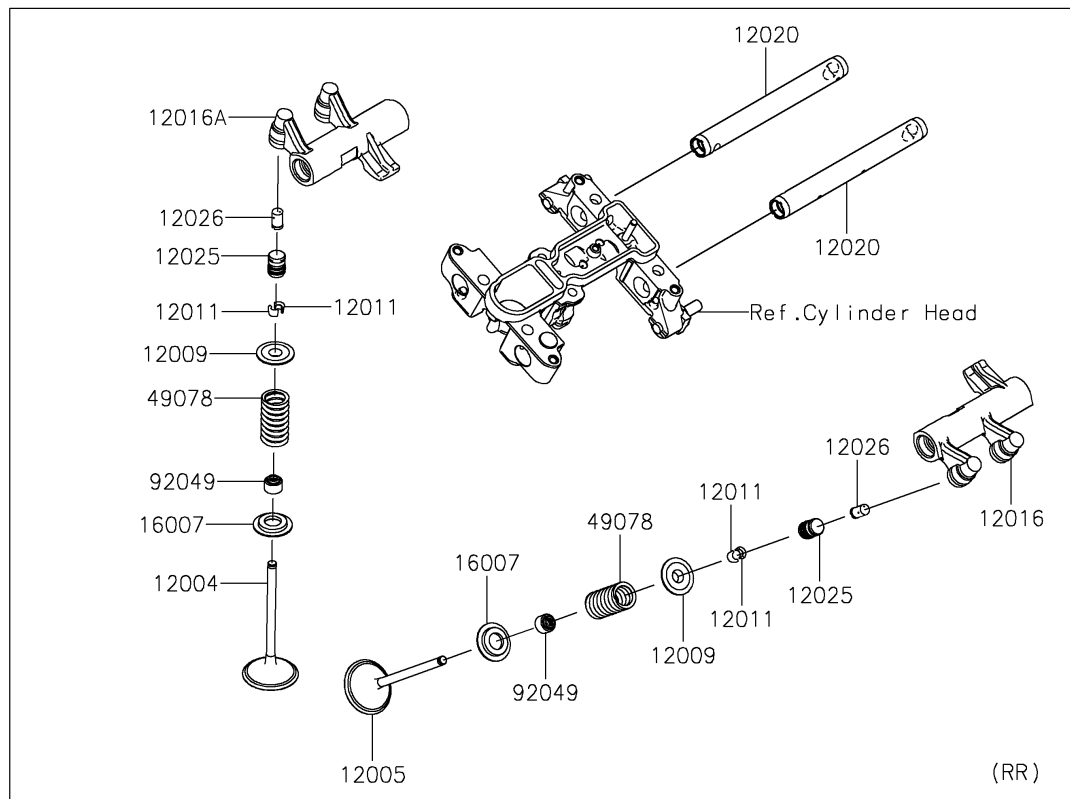

2020 VULCAN® 1700 VOYAGER® ABS

PARTS DIAGRAM

Valve(s)

E1210

2020 VULCAN® 1700 VOYAGER® ABS

Kawasaki
Let the Good Times Roll®

PARTS LIST

Valve(s)

ITEM NAME	PART NUMBER	QUANTITY
VALVE-INTAKE (Ref # 12004)	12004-0001	4
VALVE-EXHAUST (Ref # 12005)	12005-0001	4
RETAINER-VALVE SPRING (Ref # 12009)	12009-0002	8
COLLET (Ref # 12011)	12011-0001	16
ARM-ROCKER (Ref # 12016)	12016-0027	2
ARM-ROCKER (Ref # 12016A)	12016-0028	2
SHAFT-ROCKER (Ref # 12020)	12020-0008	4
ADJUSTER-LASH (Ref # 12025)	12025-1053	8
CHAMBER,OIL (Ref # 12026)	12026-1001	8
SEAT-SPRING (Ref # 16007)	16007-0001	8
SPRING-ENGINE VALVE (Ref # 49078)	49078-0001	8
SEAL-OIL,RVC2 6 10.5 9.4 (Ref # 92049)	92049-0009	8