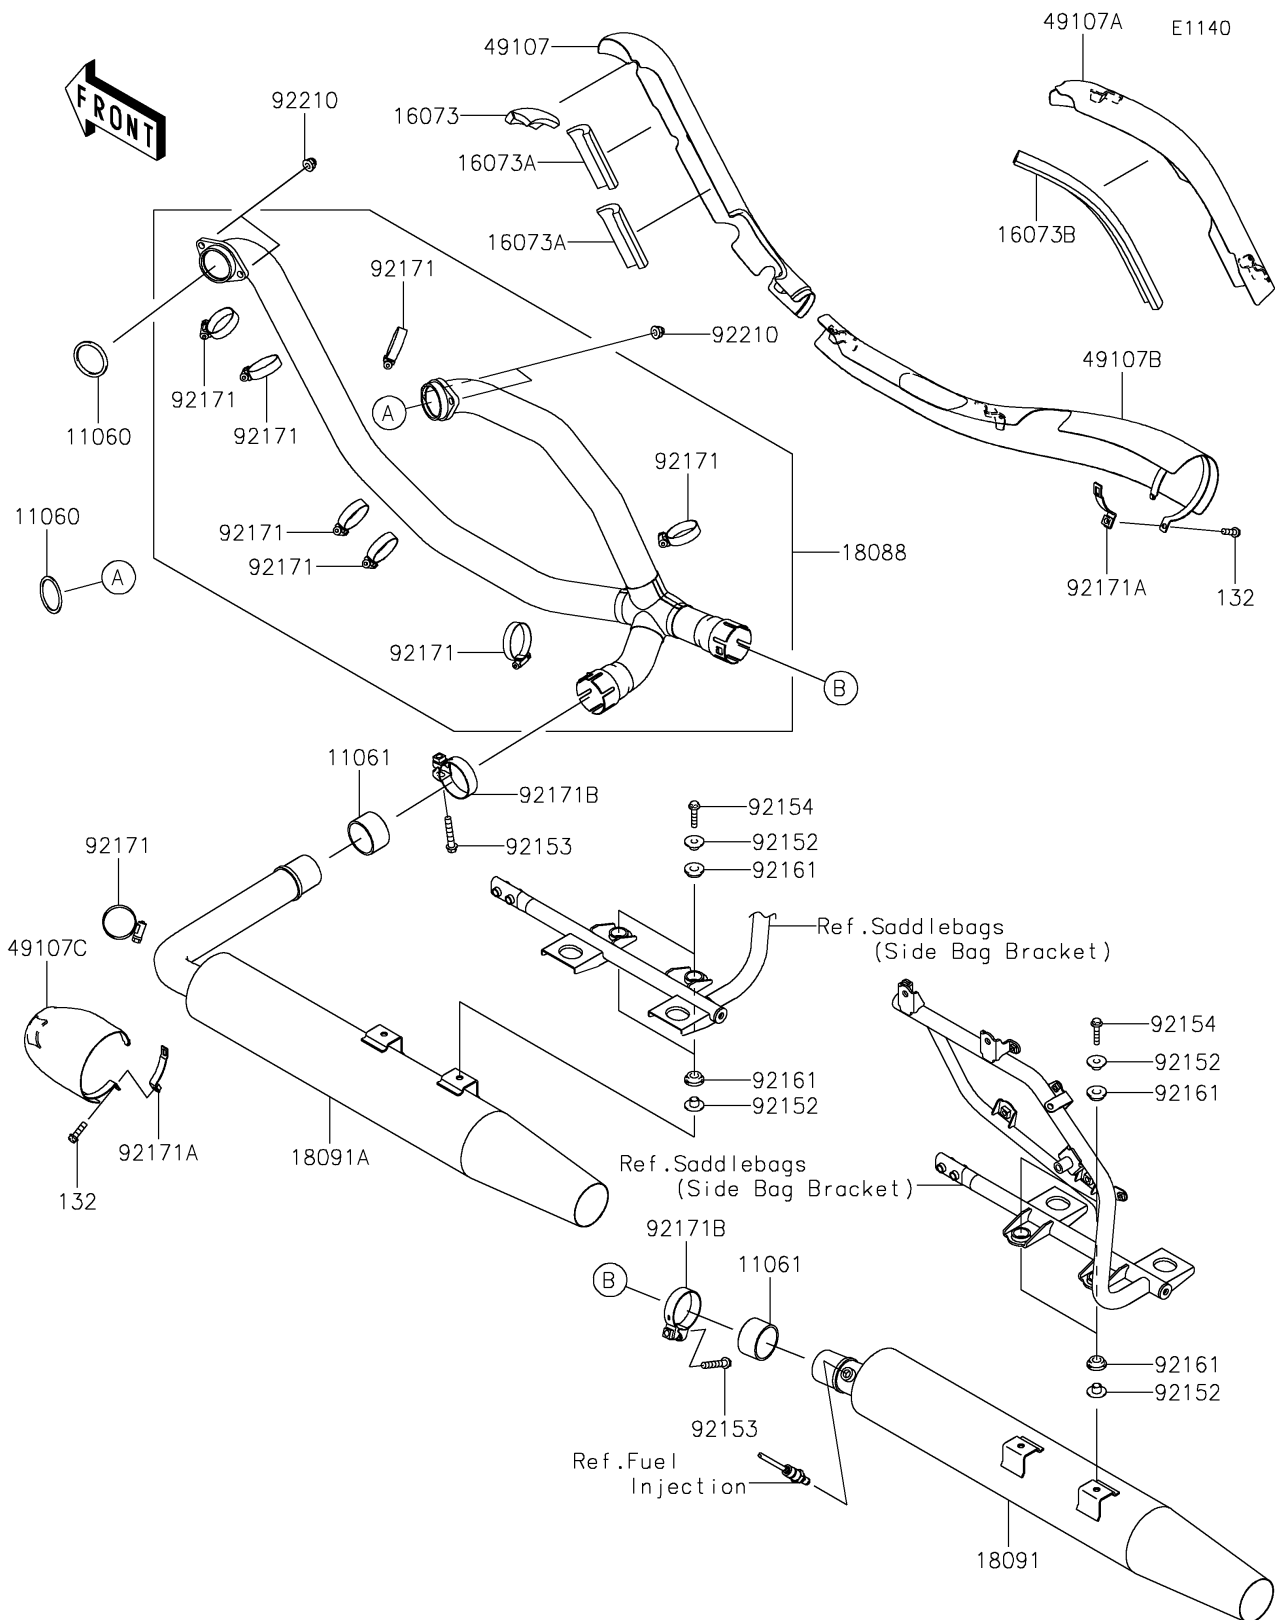

2020 VULCAN® 1700 VOYAGER® ABS

PARTS DIAGRAM

Muffler(s)

2020 VULCAN® 1700 VOYAGER® ABS

Kawasaki
Let the Good Times Roll®

PARTS LIST

Muffler(s)

ITEM NAME

PART NUMBER

QUANTITY
