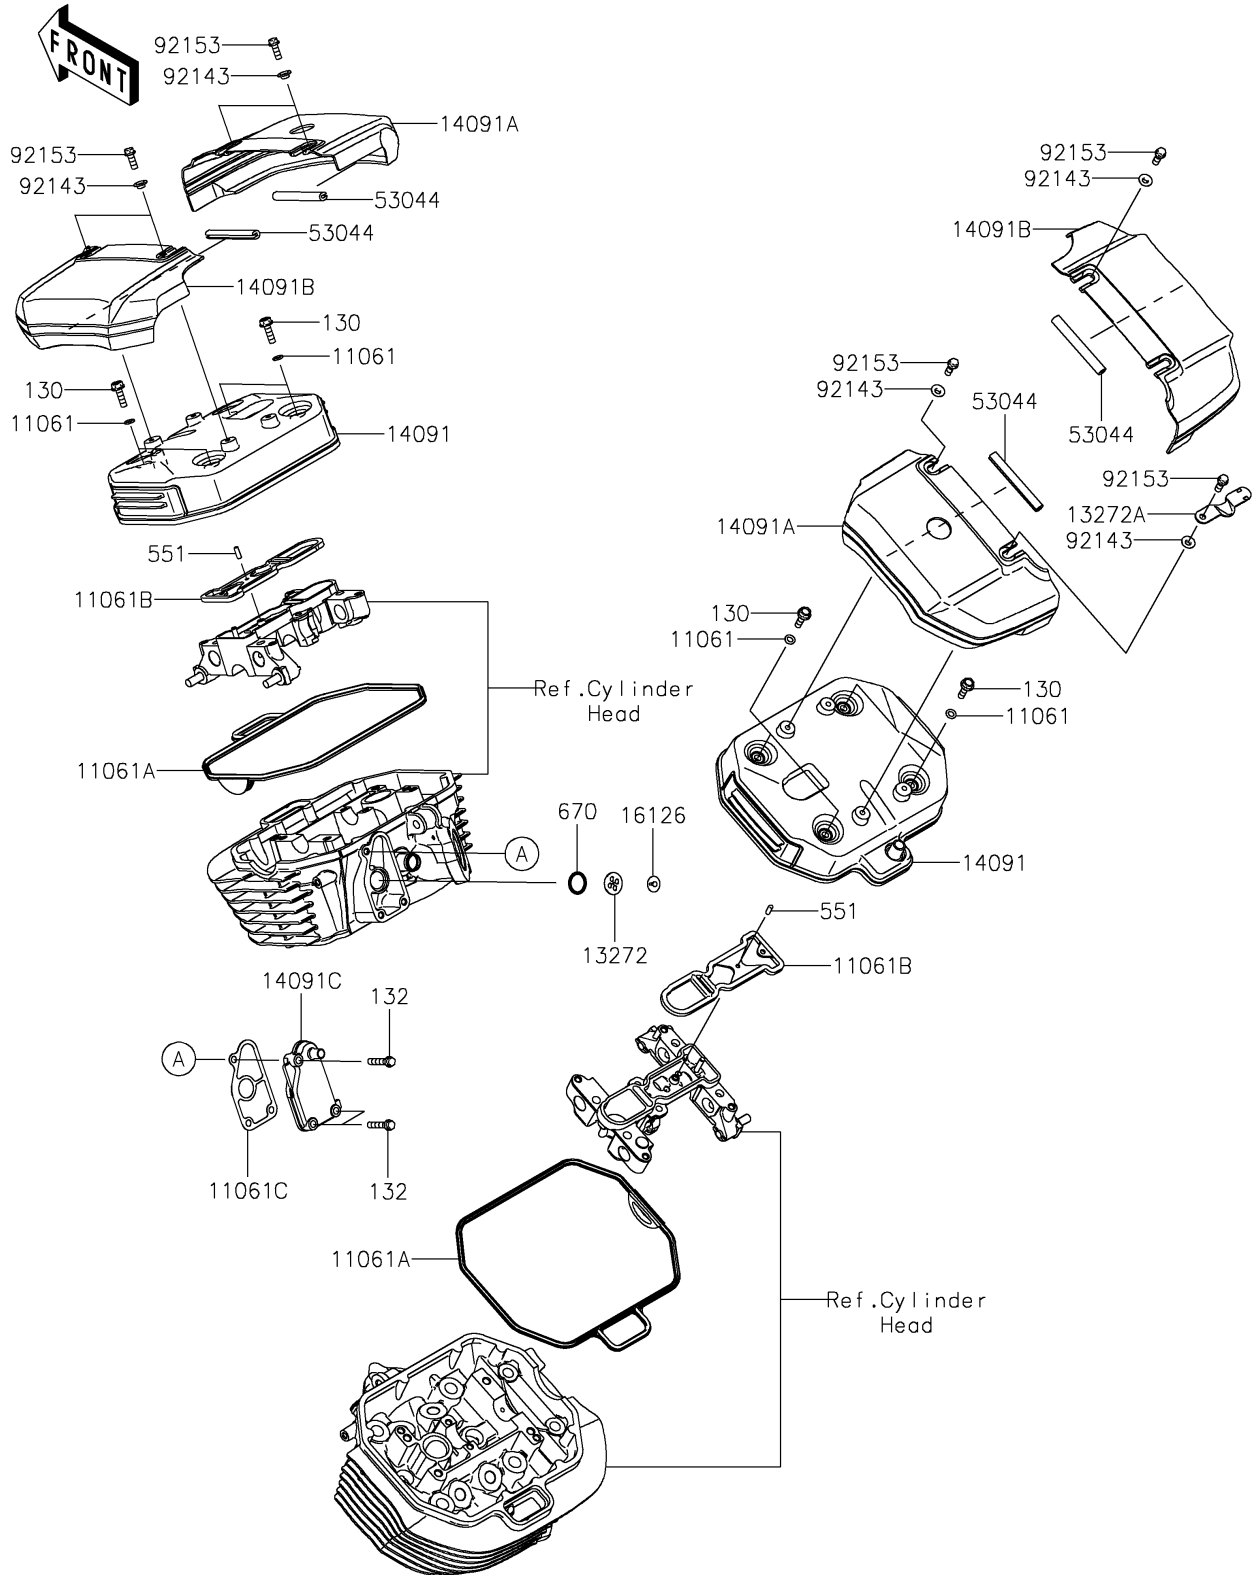

2020 VULCAN® 1700 VOYAGER® ABS

PARTS DIAGRAM Cylinder Head Cover

E1112

2020 VULCAN® 1700 VOYAGER® ABS

Kawasaki
Let the Good Times Roll®

PARTS LIST

Cylinder Head Cover

ITEM NAME	PART NUMBER	QUANTITY
-----------	-------------	----------
