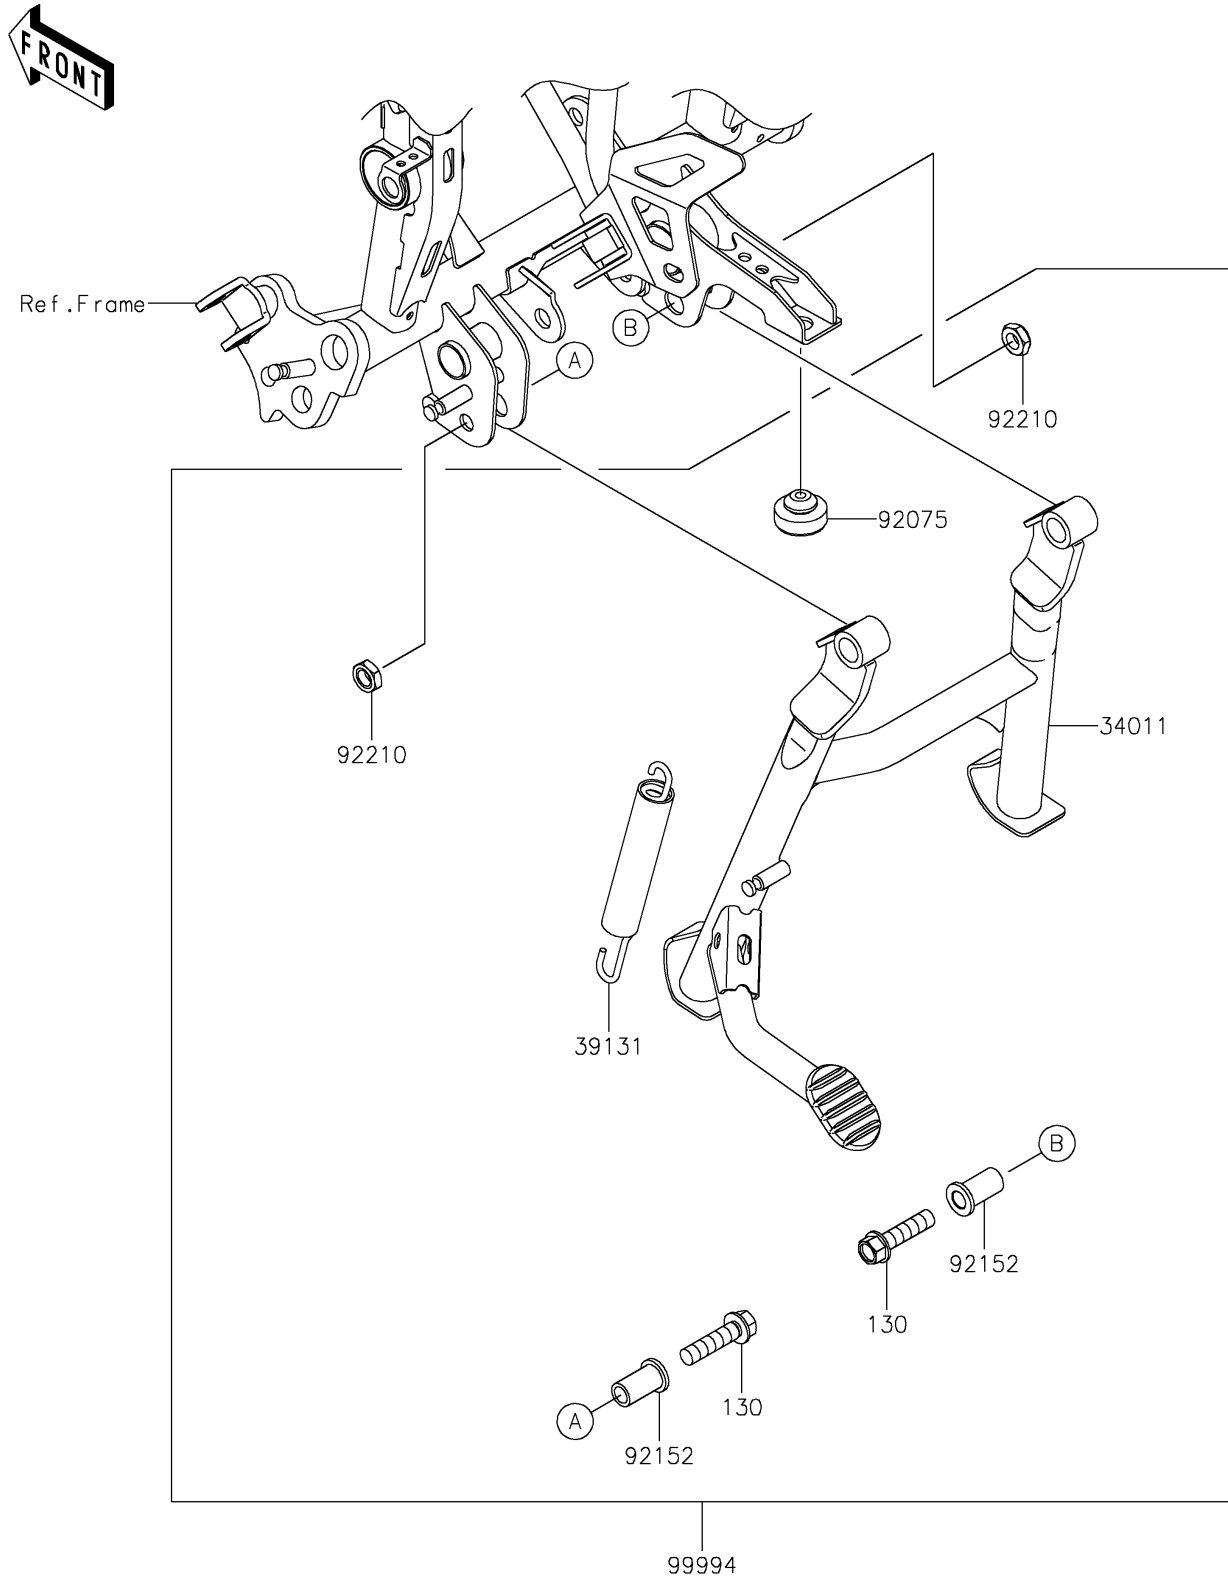

2019 VERSYS®-X 300 ABS

PARTS DIAGRAM

Accessory(Center Stand)

F2910B

2019 VERSYS®-X 300 ABS

PARTS LIST

Accessory(Center Stand)

ITEM NAME

PART NUMBER

QUANTITY
