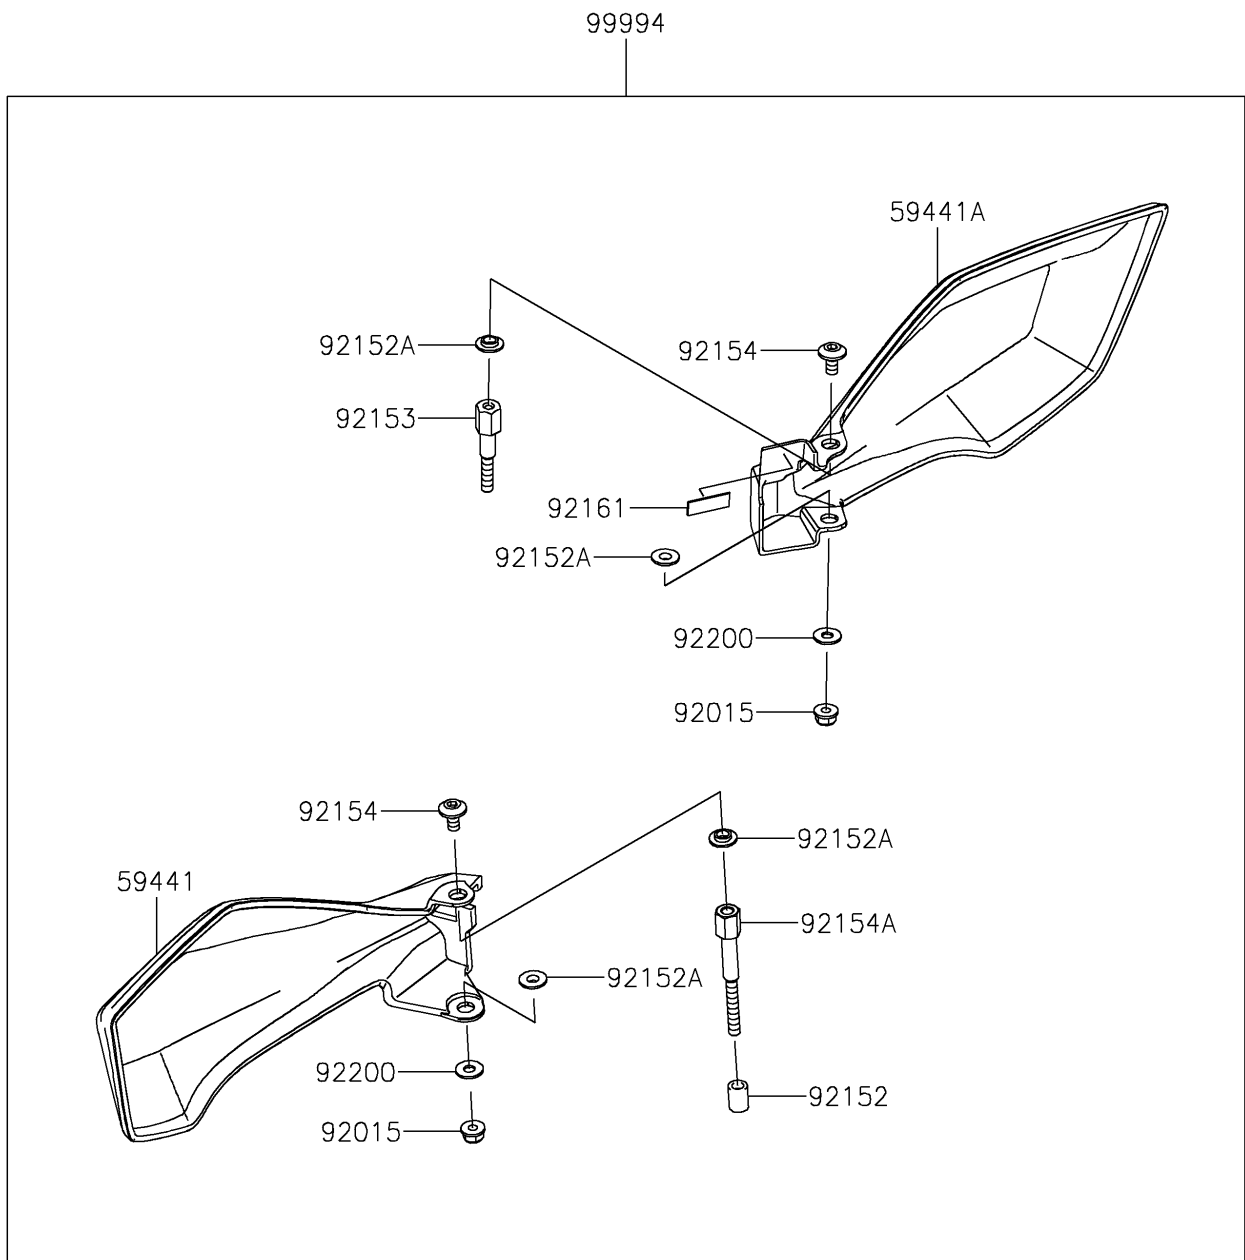

2019 VERSYS®-X 300 ABS

PARTS DIAGRAM

Accessory(Hand Guard)

F2910

2019 VERSYS® -X 300 ABS

PARTS LIST

Accessory(Hand Guard)

ITEM NAME

PART NUMBER

QUANTITY
