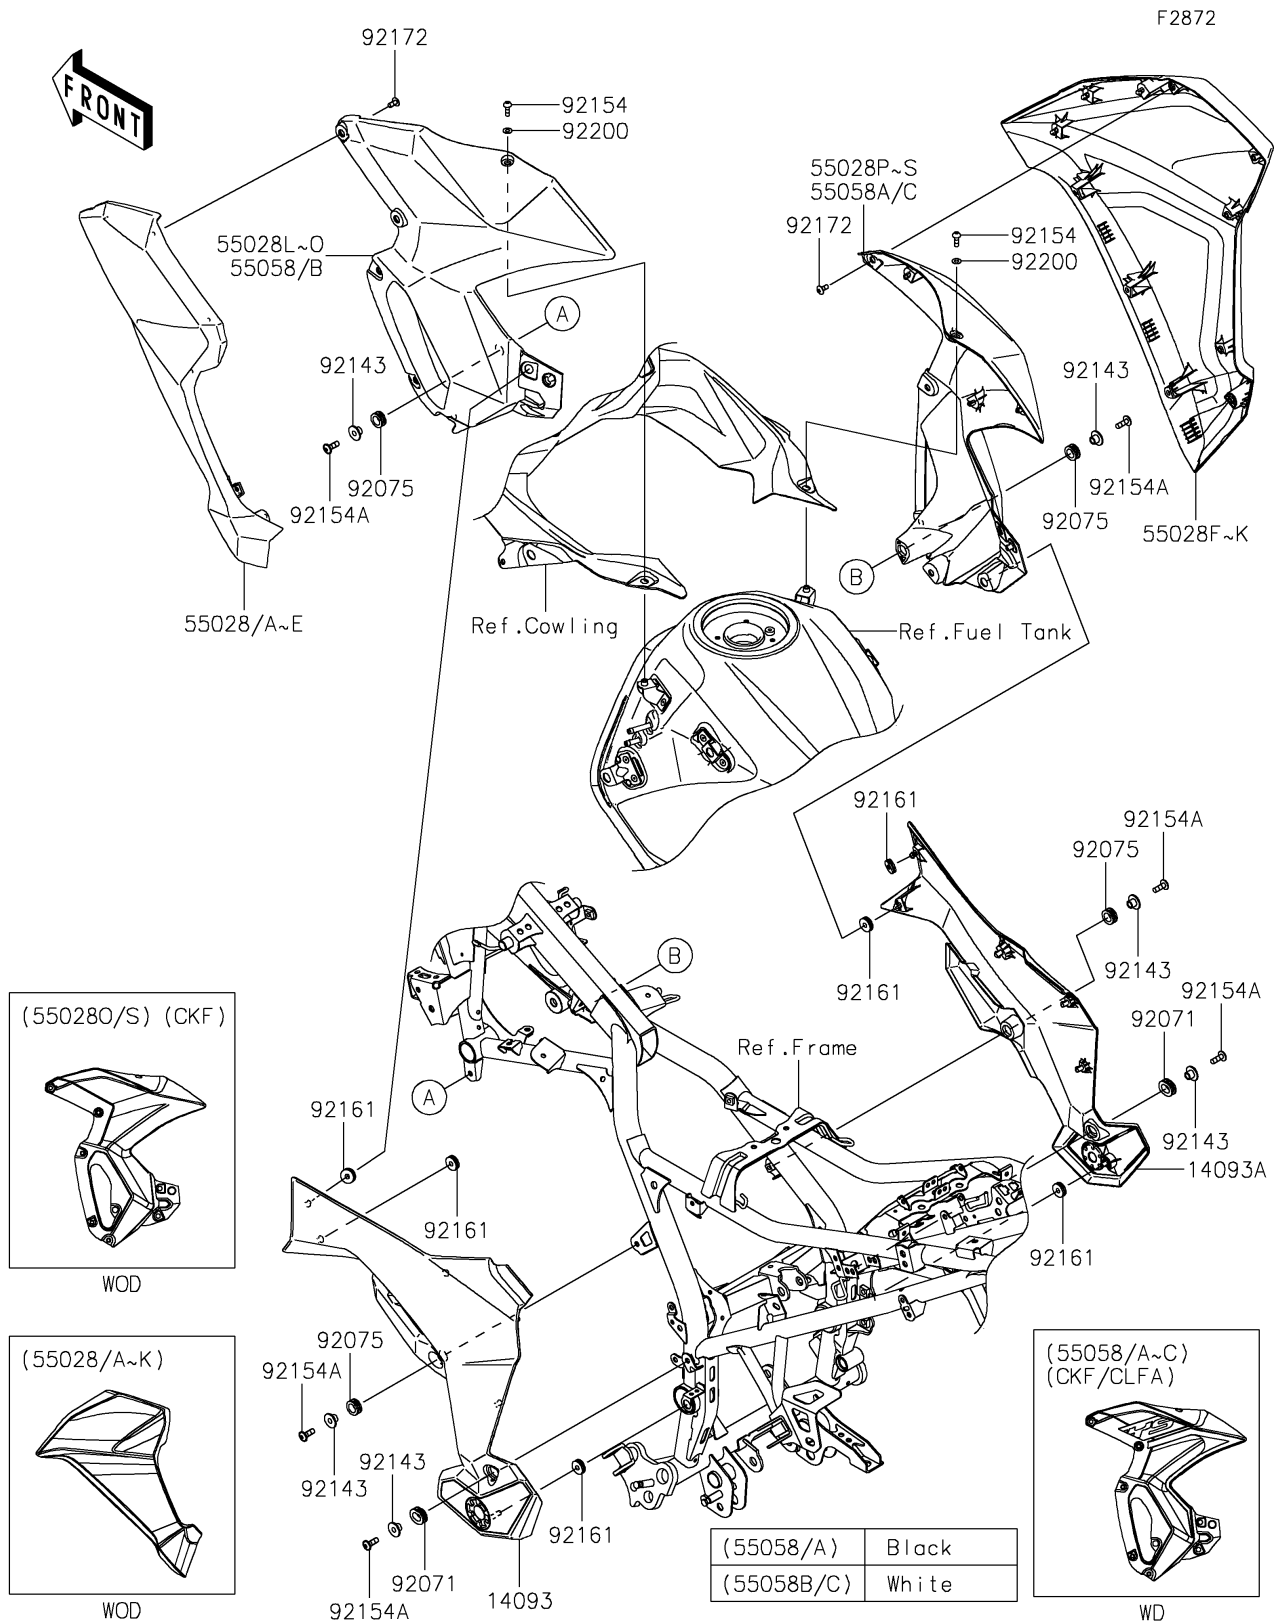

2017 Versys-X 300 ABS

PARTS DIAGRAM

Cowling Lower

2017 Versys-X 300 ABS

PARTS LIST

Cowling Lowers

ITEM NAME

PART NUMBER

QUANTITY
