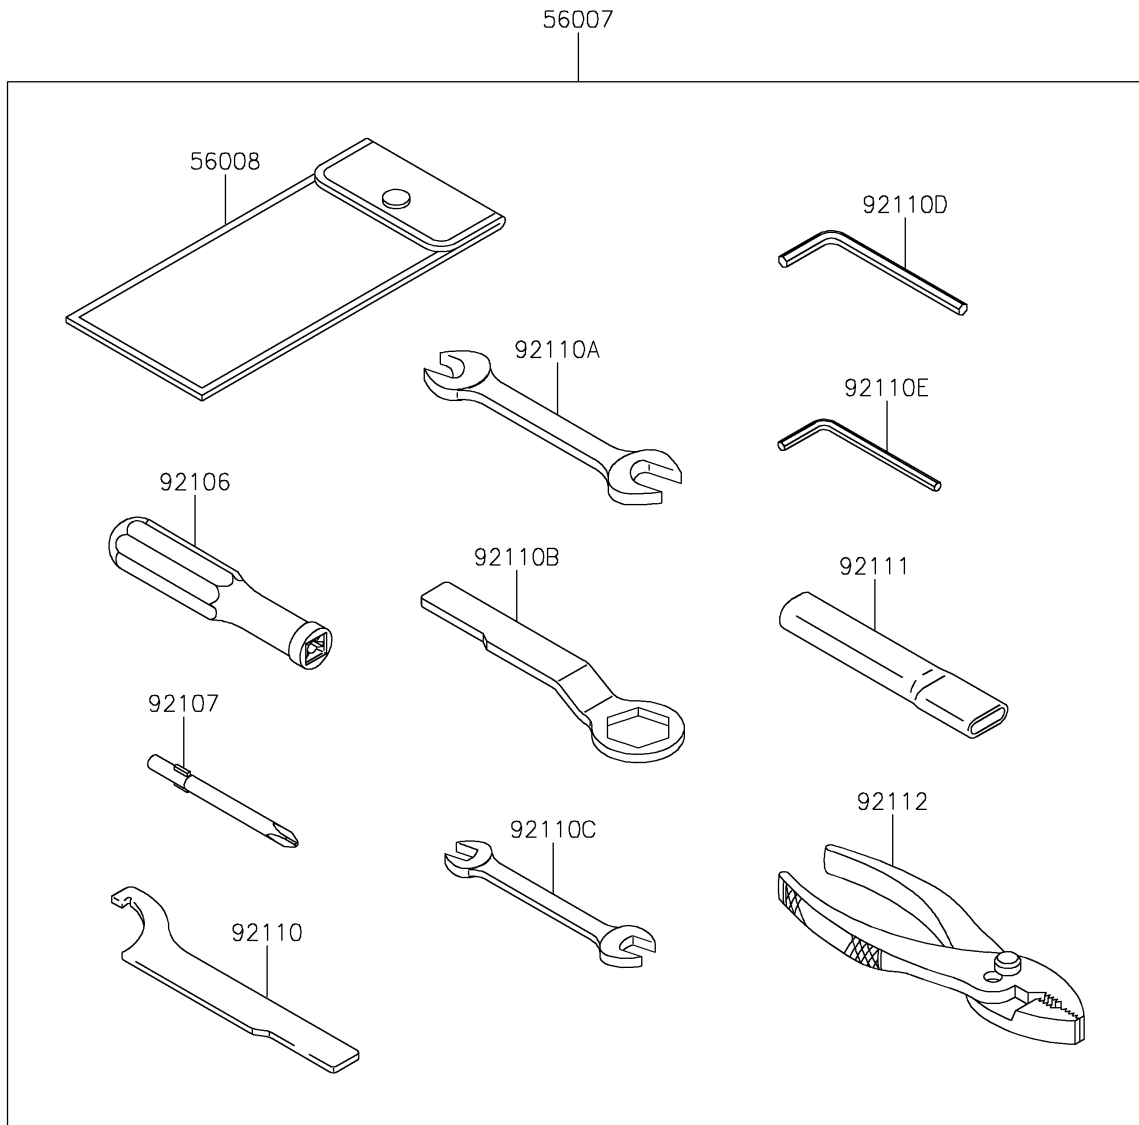

2020 Versys-X 300 ABS

PARTS DIAGRAM

Owner's Tools

F2810

2020 Versys-X 300 ABS

PARTS LIST

Owner's Tools

ITEM NAME

PART NUMBER

QUANTITY
