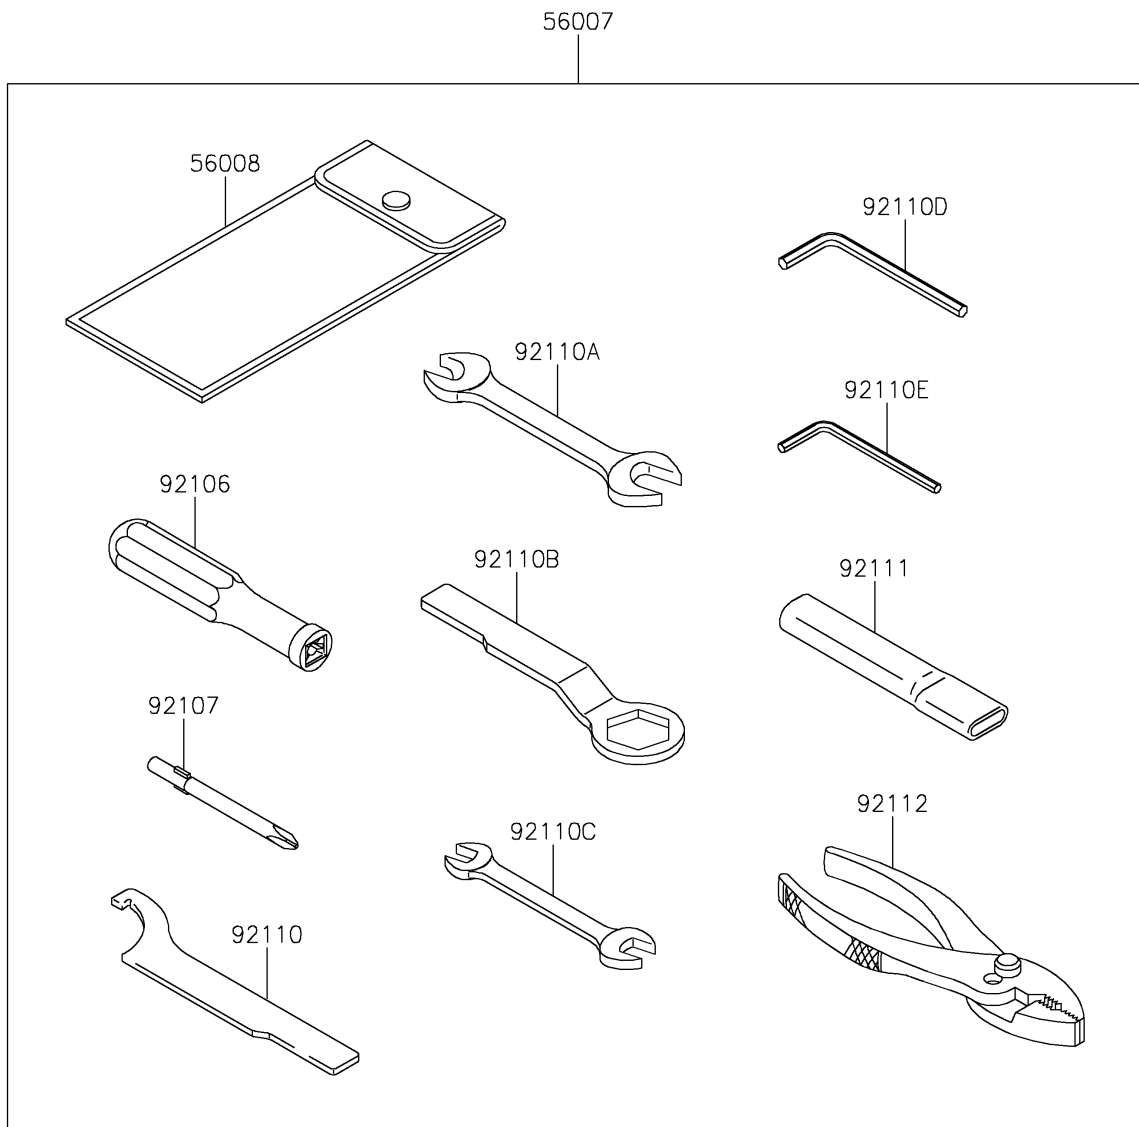

2019 VERSYS®-X 300 ABS

PARTS DIAGRAM

Owner's Tools

F2810

2019 VERSYS[®]-X 300 ABS

PARTS LIST Owner's Tools

ITEM NAME

PART NUMBER

QUANTITY
