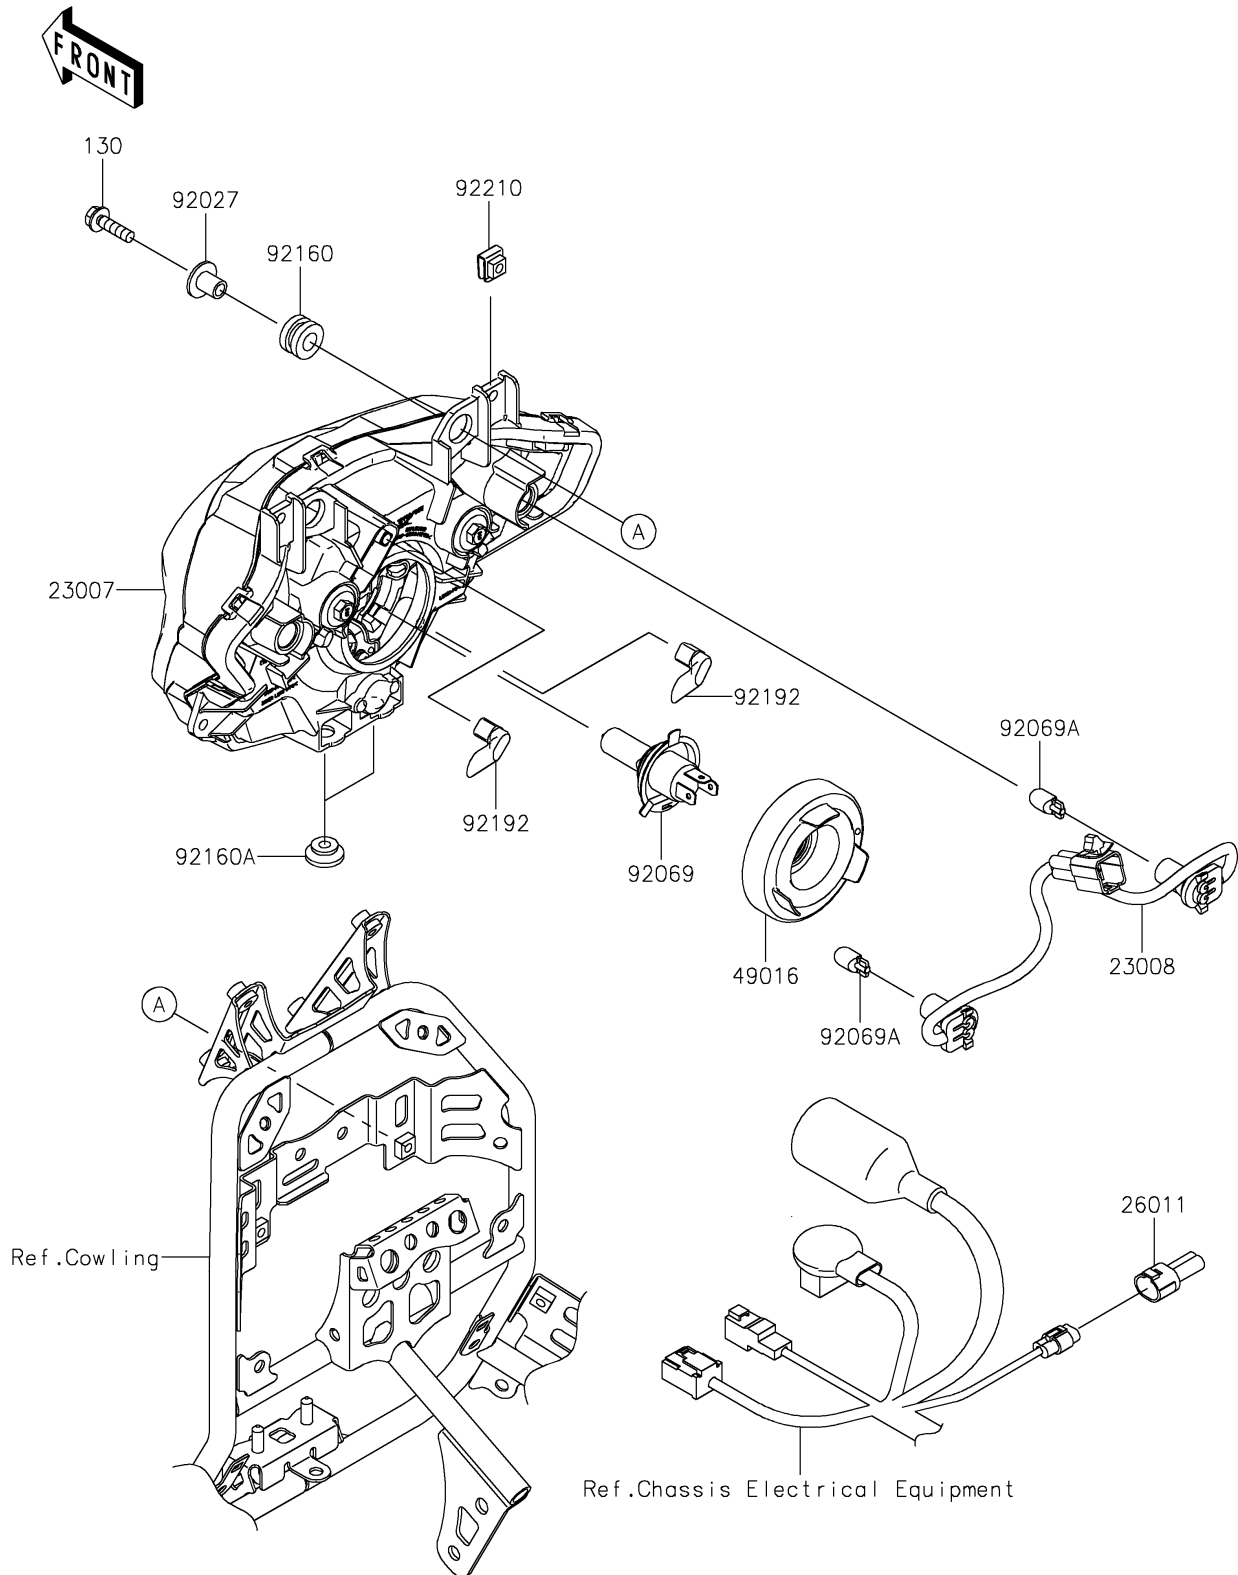

2019 VERSYS®-X 300 ABS

PARTS DIAGRAM

Headlight(s)

F2710