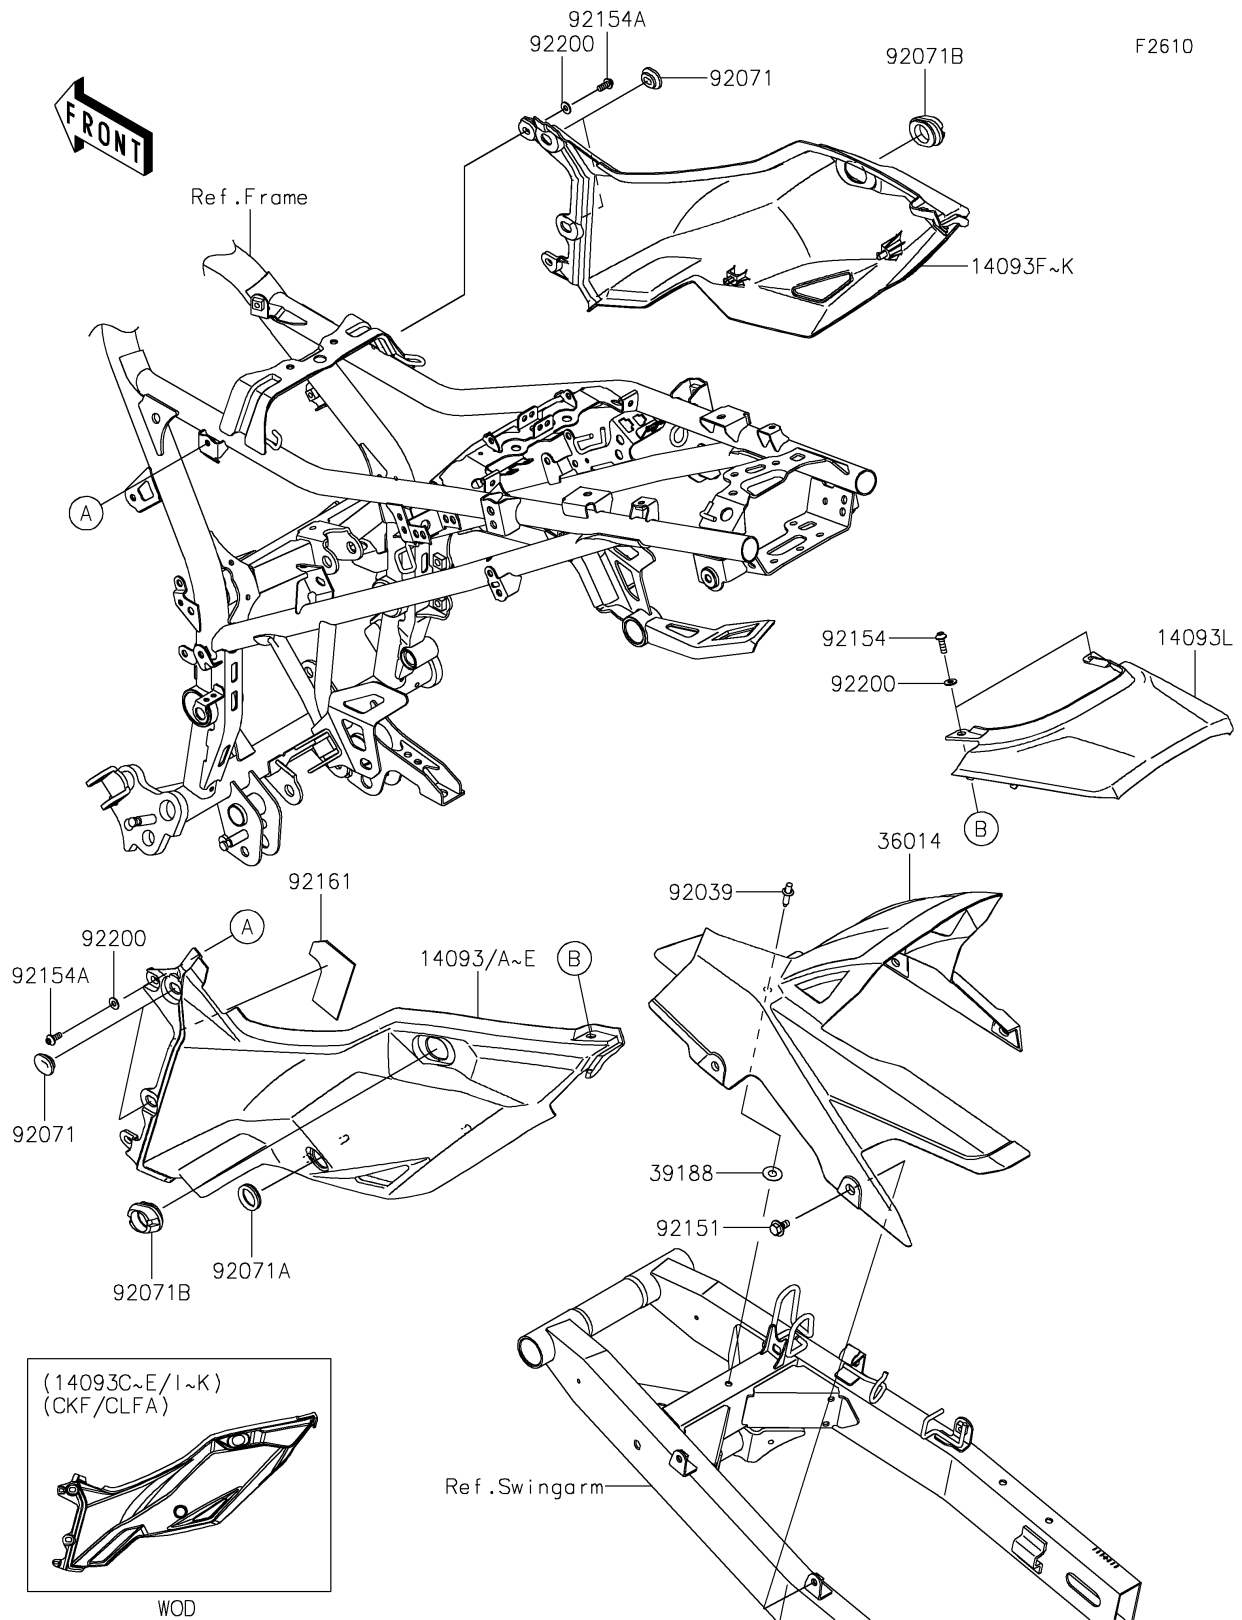

2019 VERSYS®-X 300 ABS

PARTS DIAGRAM

Side Covers/Chain Cover

2019 VERSYS[®]-X 300 ABS

PARTS LIST

Side Covers/Chain Cover

ITEM NAME	PART NUMBER	QUANTITY
-----------	-------------	----------
