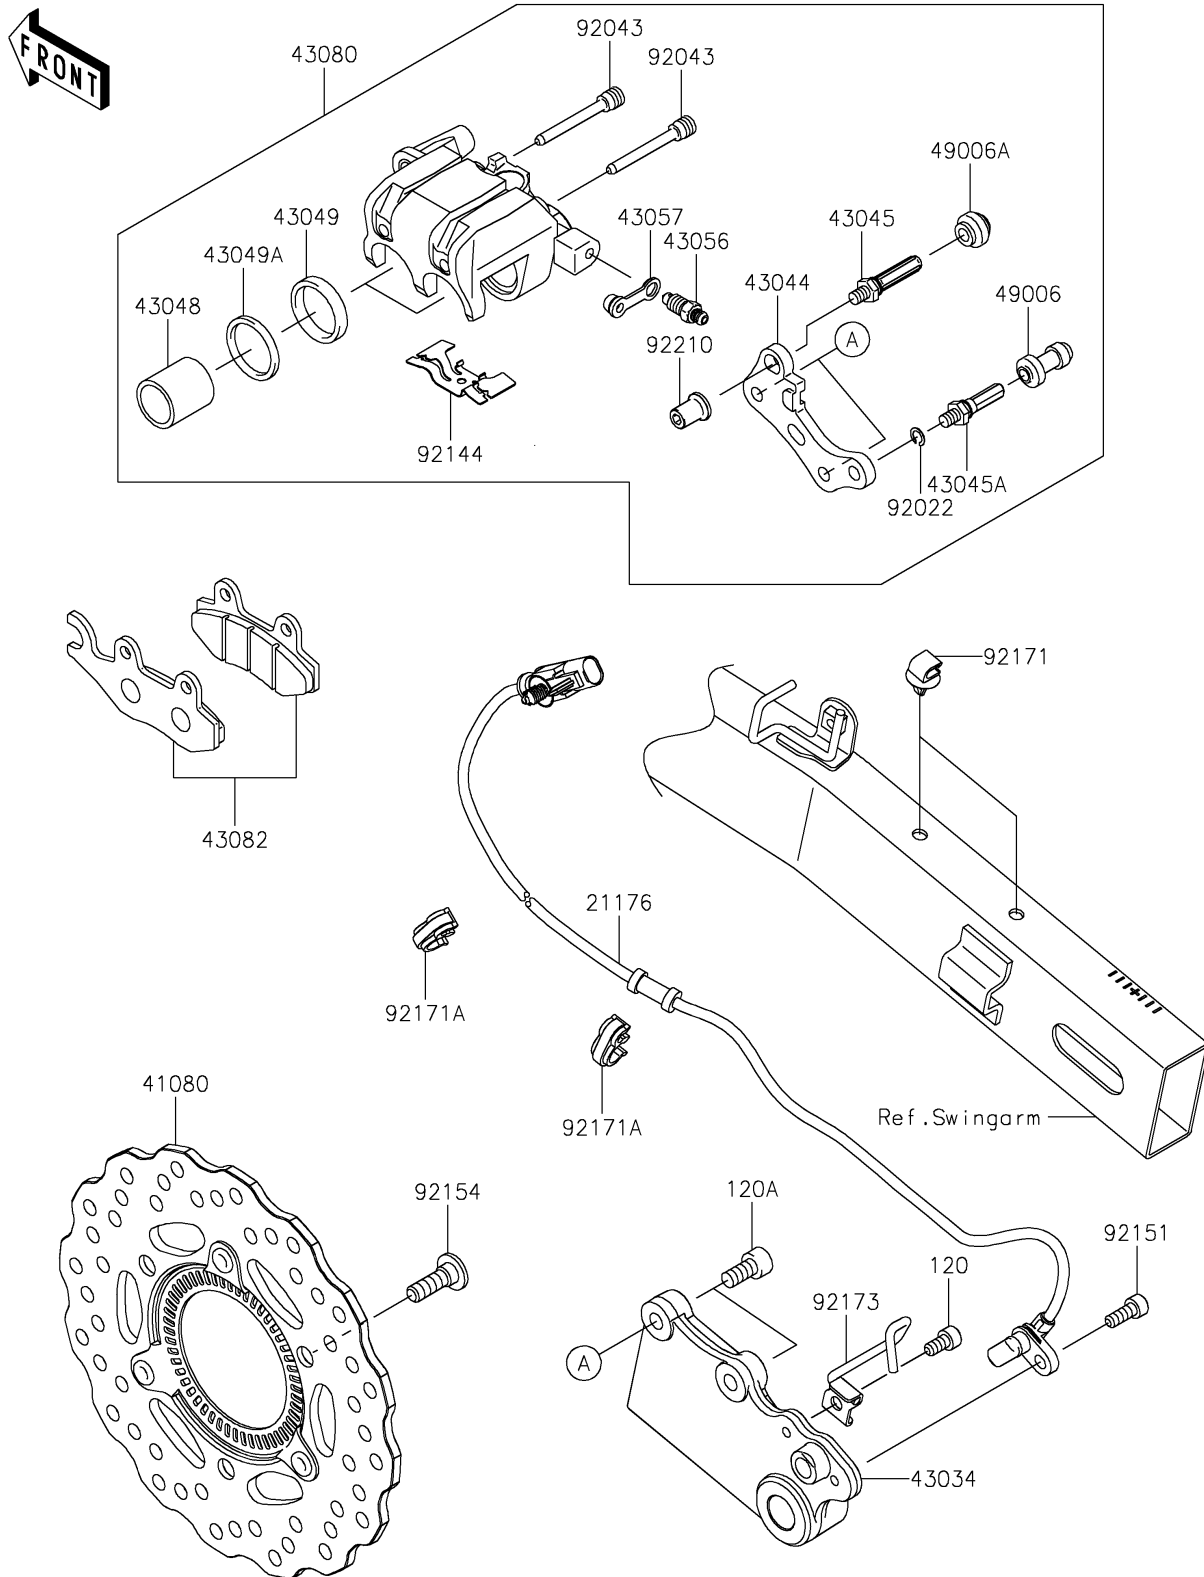

2019 VERSYS®-X 300 ABS

PARTS DIAGRAM

Rear Brake

F2294

2019 VERSYS[®]-X 300 ABS

PARTS LIST

Rear Brake

ITEM NAME	PART NUMBER	QUANTITY
-----------	-------------	----------
