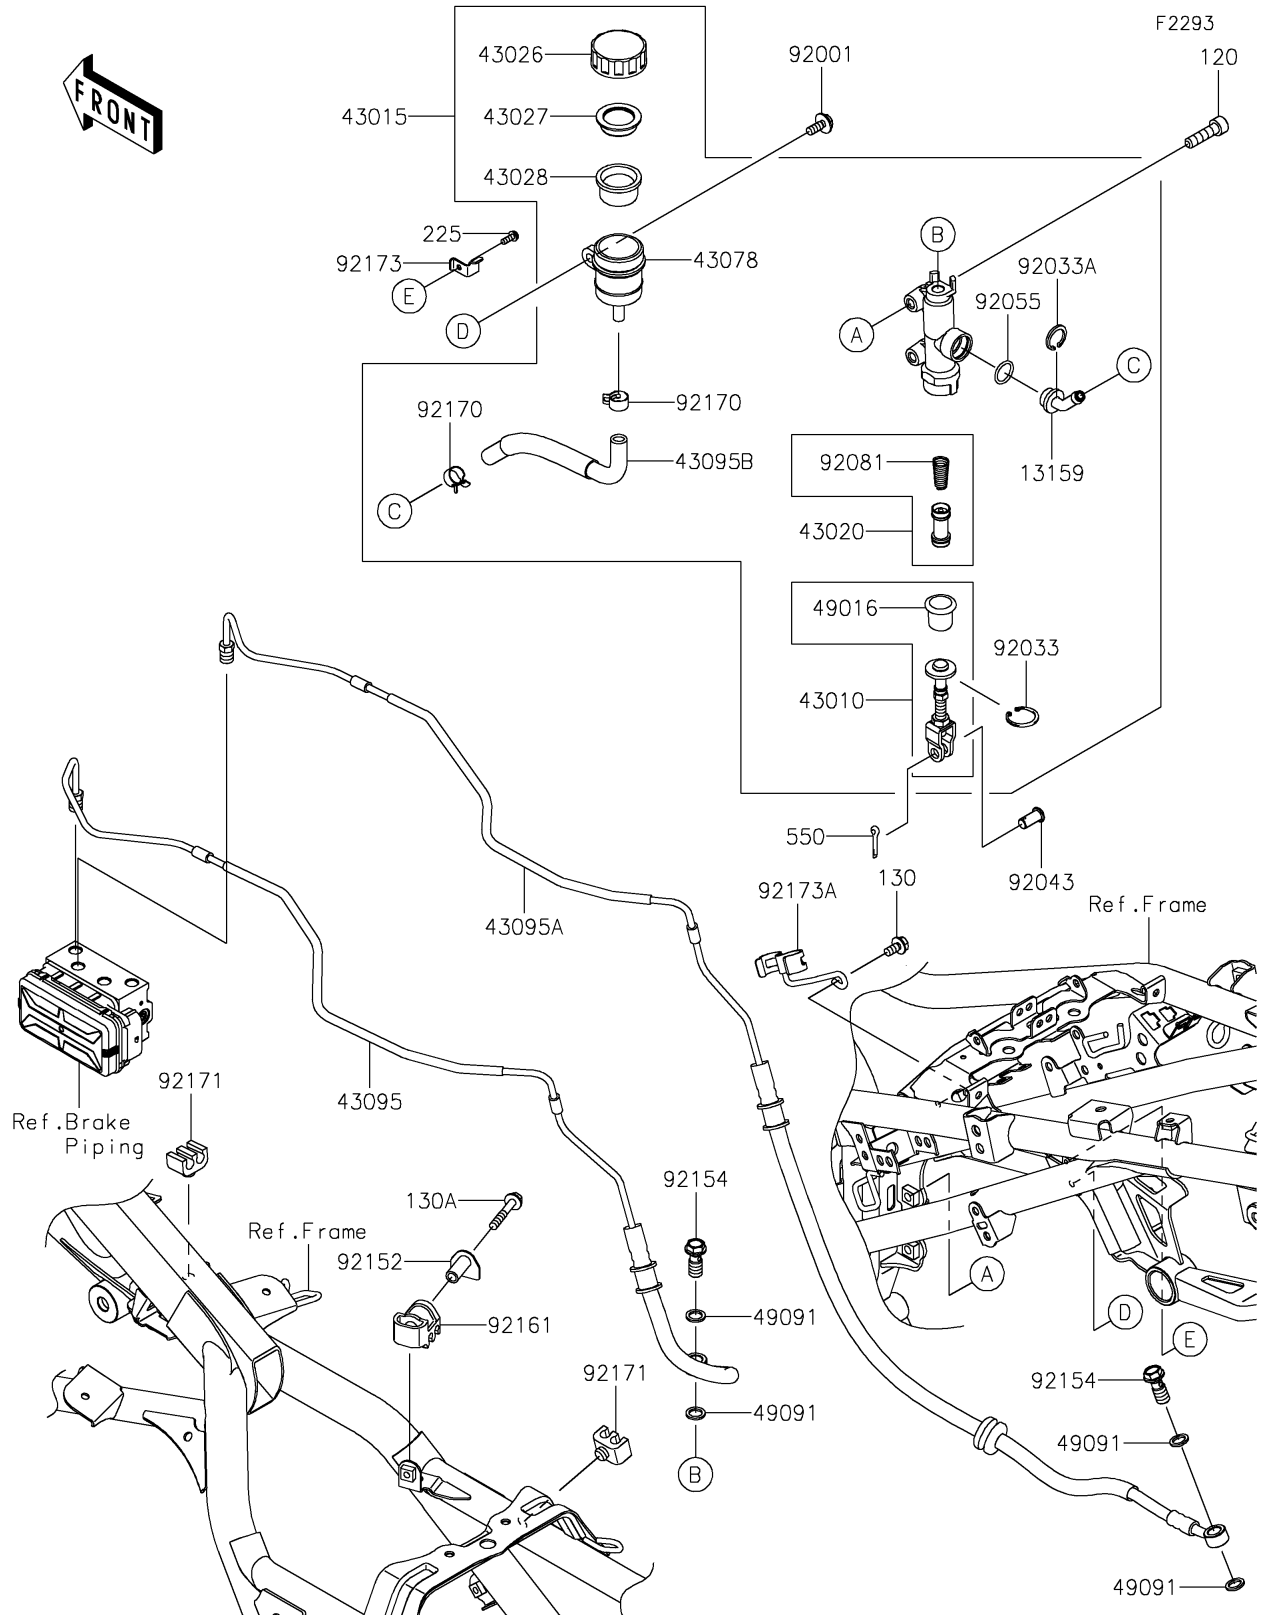

2020 Versys-X 300 ABS

PARTS DIAGRAM

Rear Master Cylinder

2020 Versys-X 300 ABS

PARTS LIST

Rear Master Cylinder

ITEM NAME

PART NUMBER

QUANTITY
