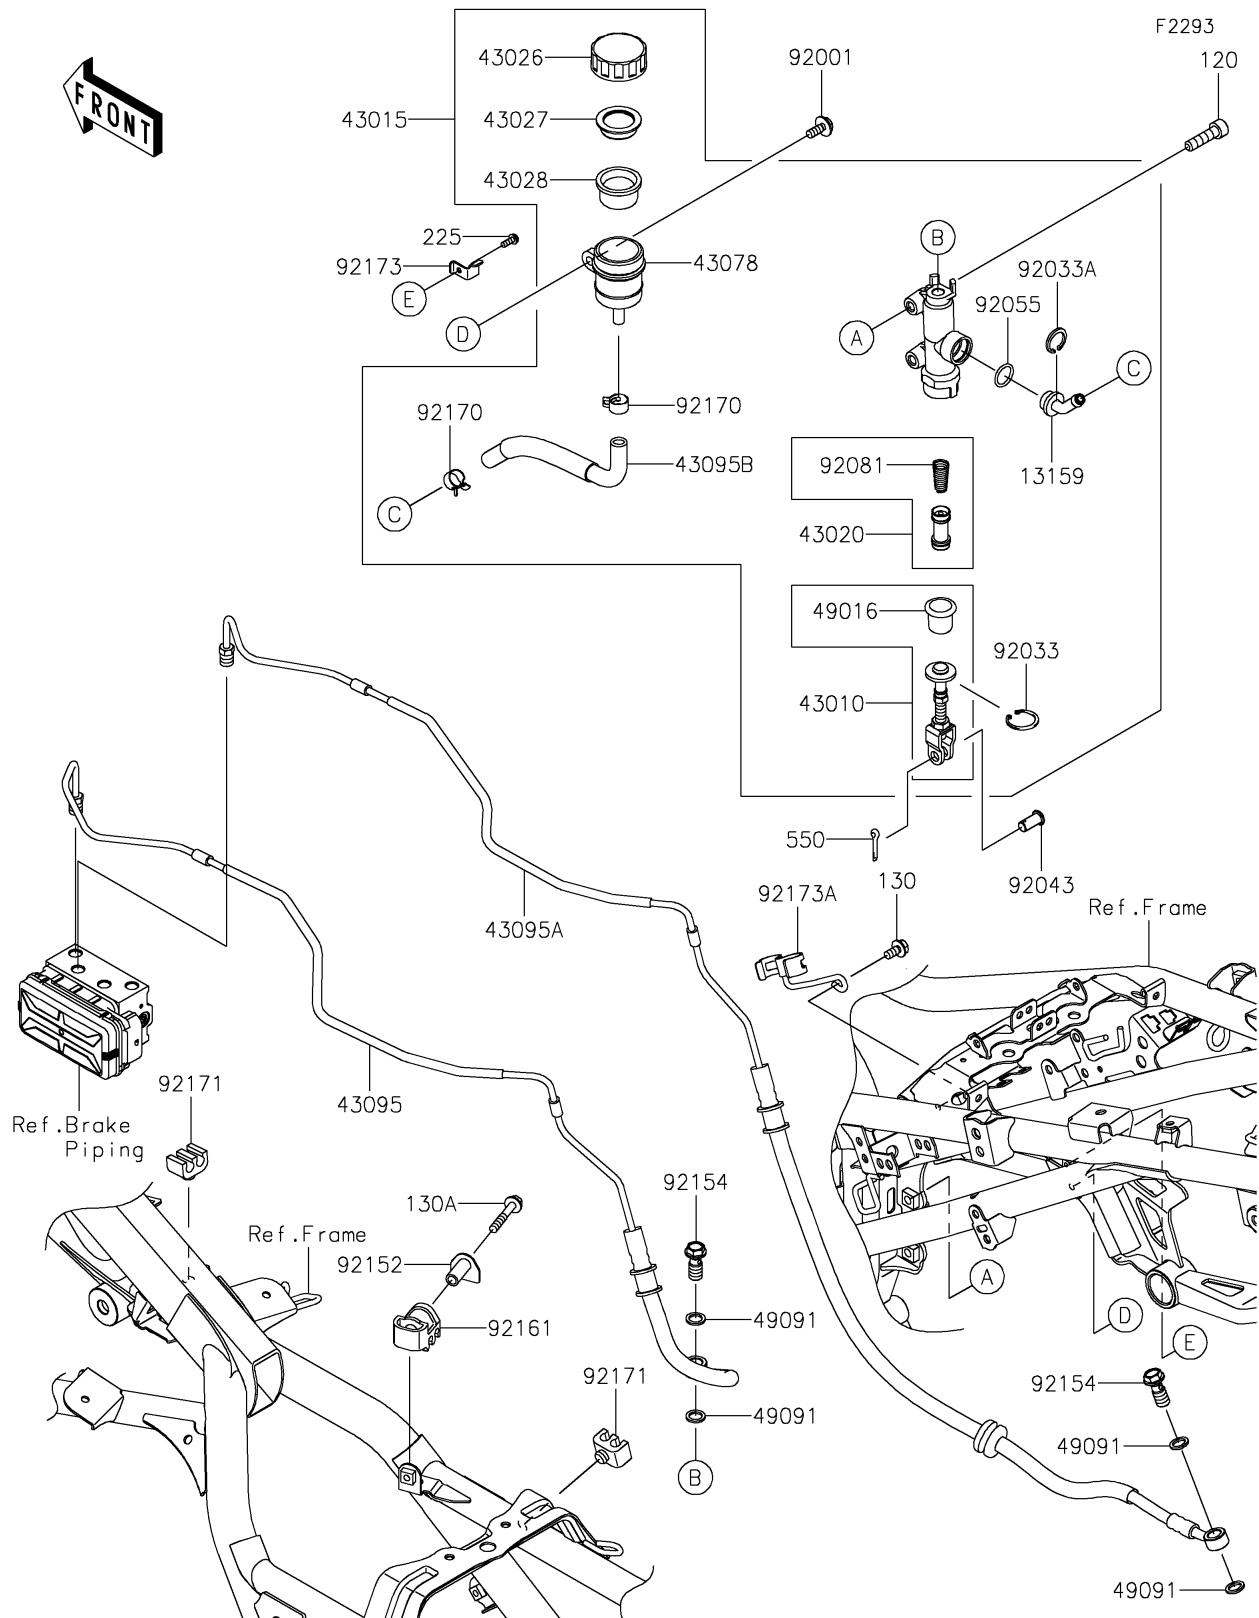

2019 VERSYS®-X 300 ABS

PARTS DIAGRAM

Rear Master Cylinder

2019 VERSYS[®]-X 300 ABS

PARTS LIST

Rear Master Cylinder

ITEM NAME	PART NUMBER	QUANTITY
-----------	-------------	----------
