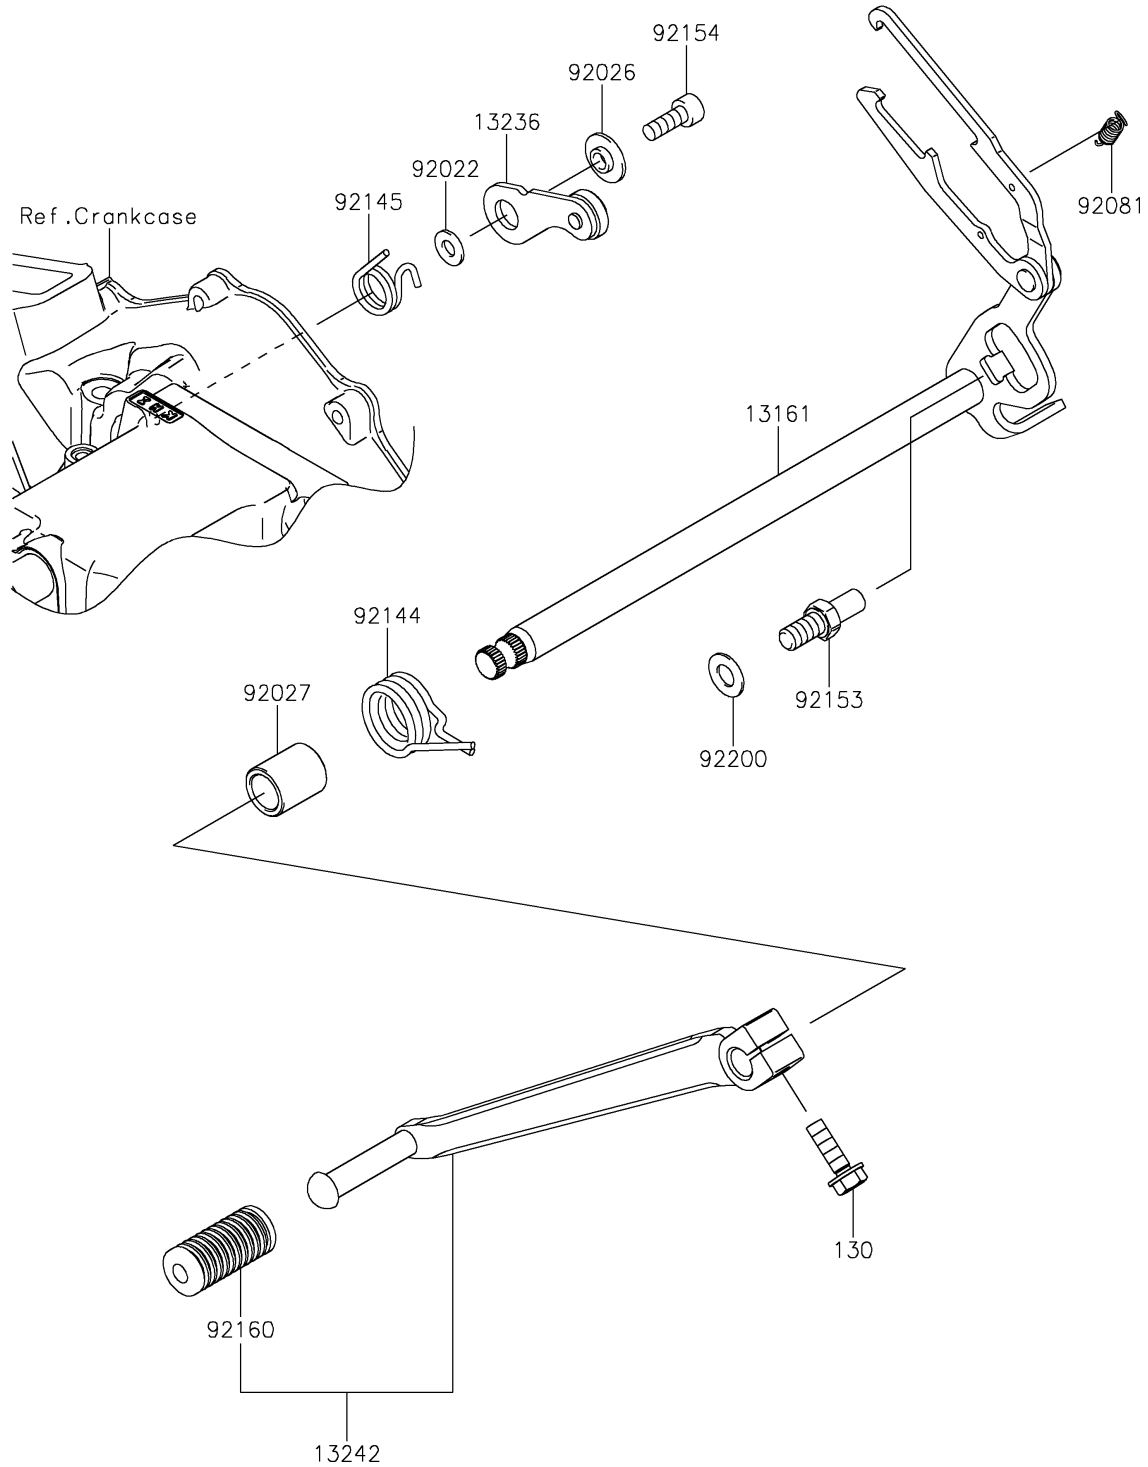

2019 VERSYS®-X 300 ABS

PARTS DIAGRAM

Gear Change Mechanism

E1370