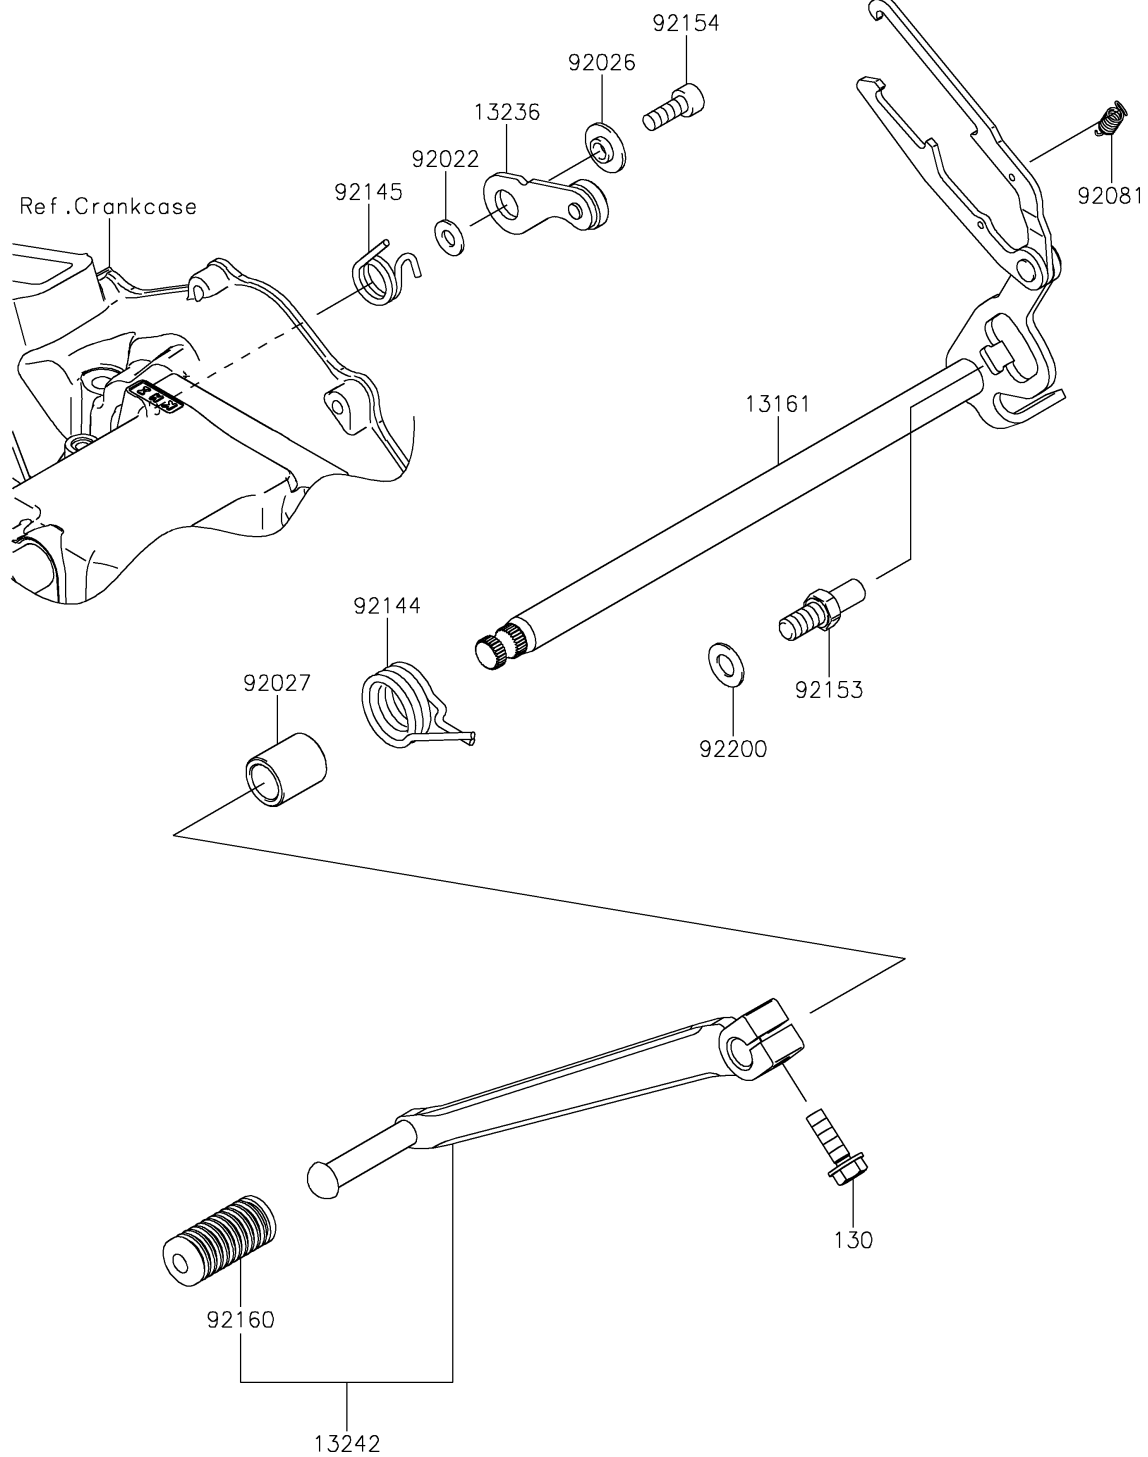

2018 VERSYS®-X 300 ABS

PARTS DIAGRAM

Gear Change Mechanism

E1370

2018 VERSYS[®]-X 300 ABS

PARTS LIST

Gear Change Mechanism

ITEM NAME	PART NUMBER	QUANTITY
-----------	-------------	----------
