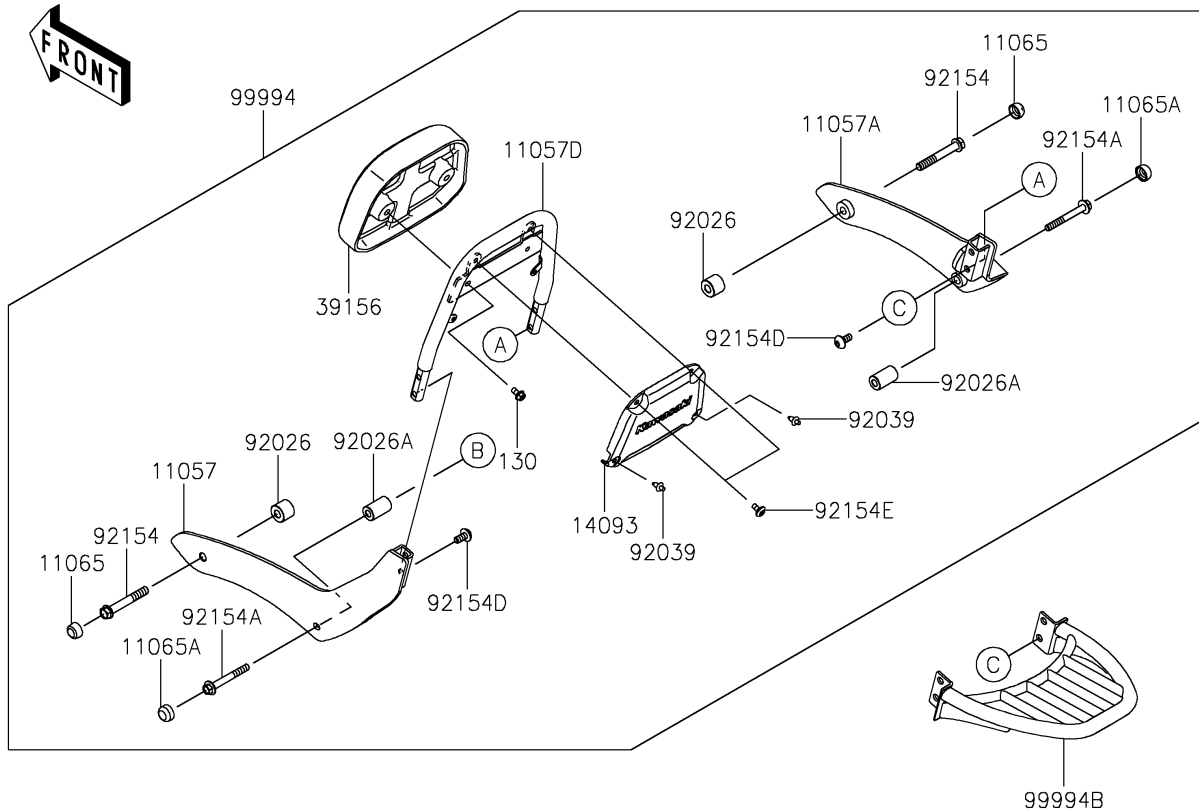

2019 VULCAN® S ABS CAFE

PARTS DIAGRAM

Accessory(Passenger Backrest)

F2910M

2019 VULCAN® S ABS CAFE

PARTS LIST

Accessory(Passenger Backrest)

ITEM NAME

PART NUMBER

QUANTITY
