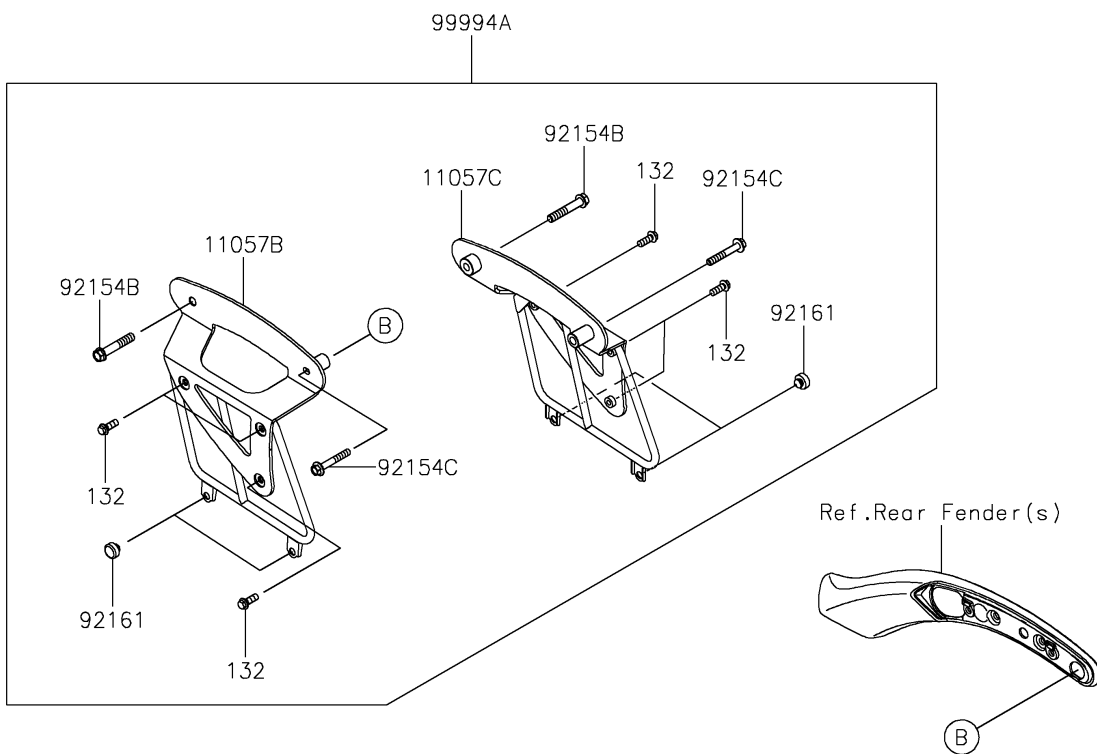

2019 VULCAN® S ABS CAFE

PARTS DIAGRAM

Accessory(Passenger Backrest)

F2910M

2019 VULCAN® S ABS CAFE

PARTS LIST

Accessory(Passenger Backrest)

ITEM NAME

PART NUMBER

QUANTITY
