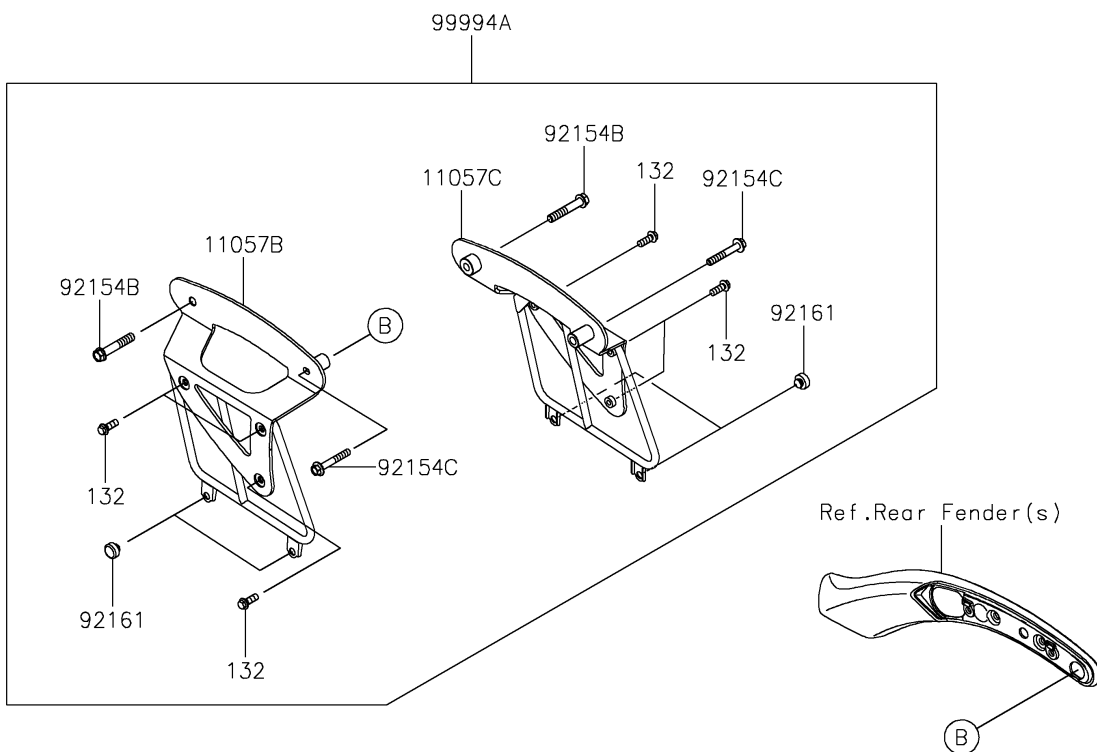

2017 Vulcan S ABS CAFE

PARTS DIAGRAM

Accessory(Passenger Backrest)

F2910M

2017 Vulcan S ABS CAFE

PARTS LIST

Accessory(Passenger Backrest)

ITEM NAME

PART NUMBER

QUANTITY
