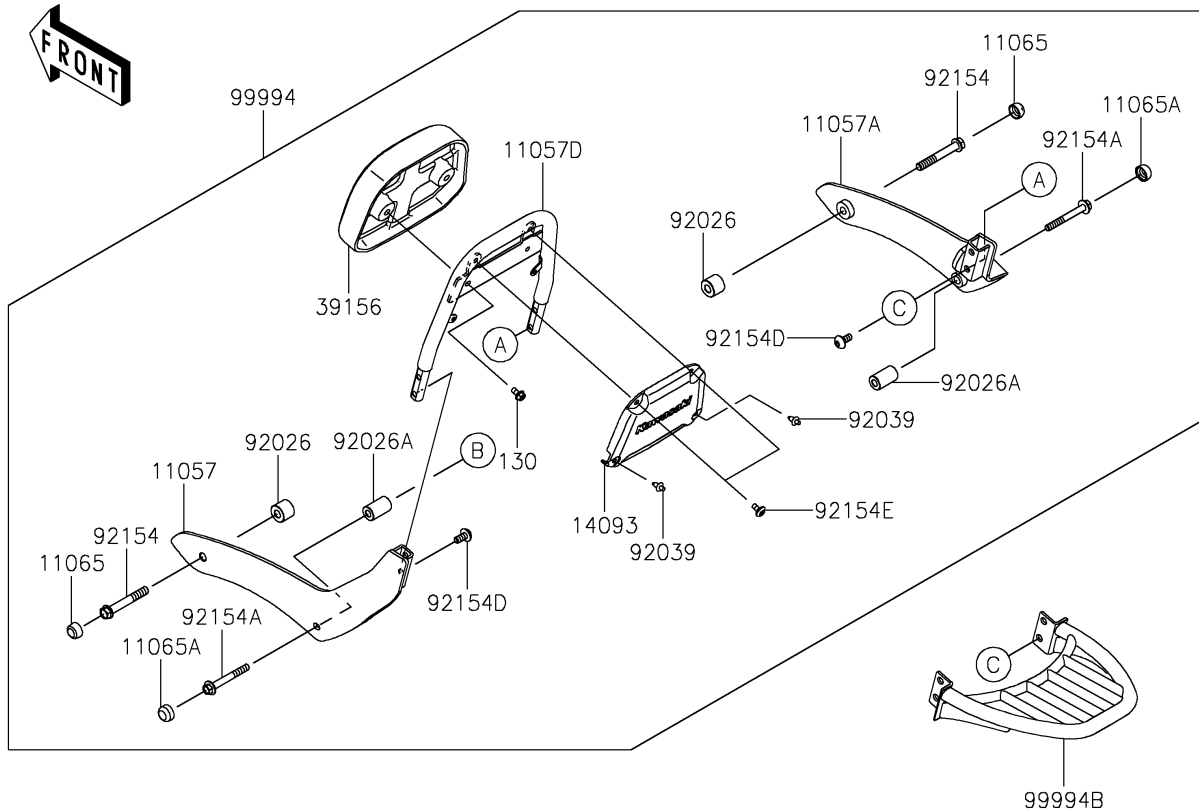

2017 Vulcan S ABS CAFE

PARTS DIAGRAM

Accessory(Passenger Backrest)

F2910M

2017 Vulcan S ABS CAFE

PARTS LIST

Accessory(Passenger Backrest)

ITEM NAME

PART NUMBER

QUANTITY
