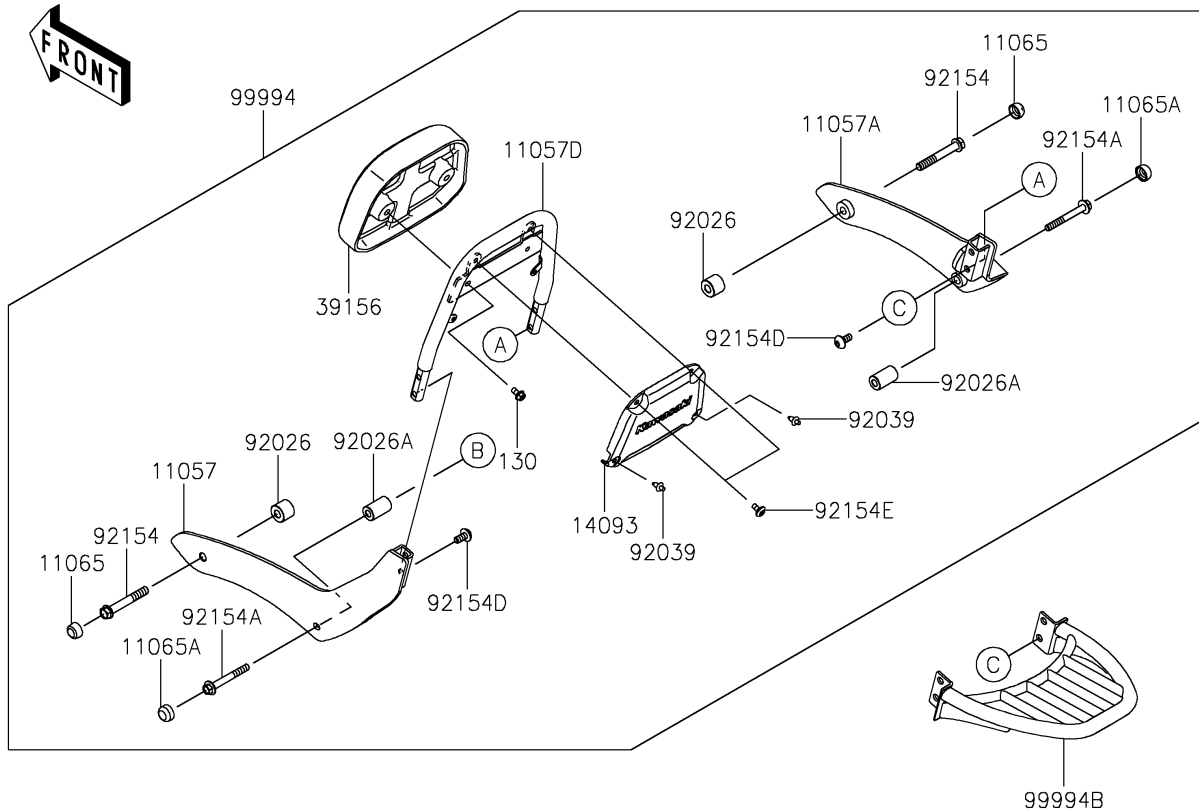

2017 Vulcan S ABS CAFE

PARTS DIAGRAM

Accessory(Passenger Backrest)

F2910M

2017 Vulcan S ABS CAFE

PARTS LIST

Accessory(Passenger Backrest)

ITEM NAME	PART NUMBER	QUANTITY
-----------	-------------	----------
