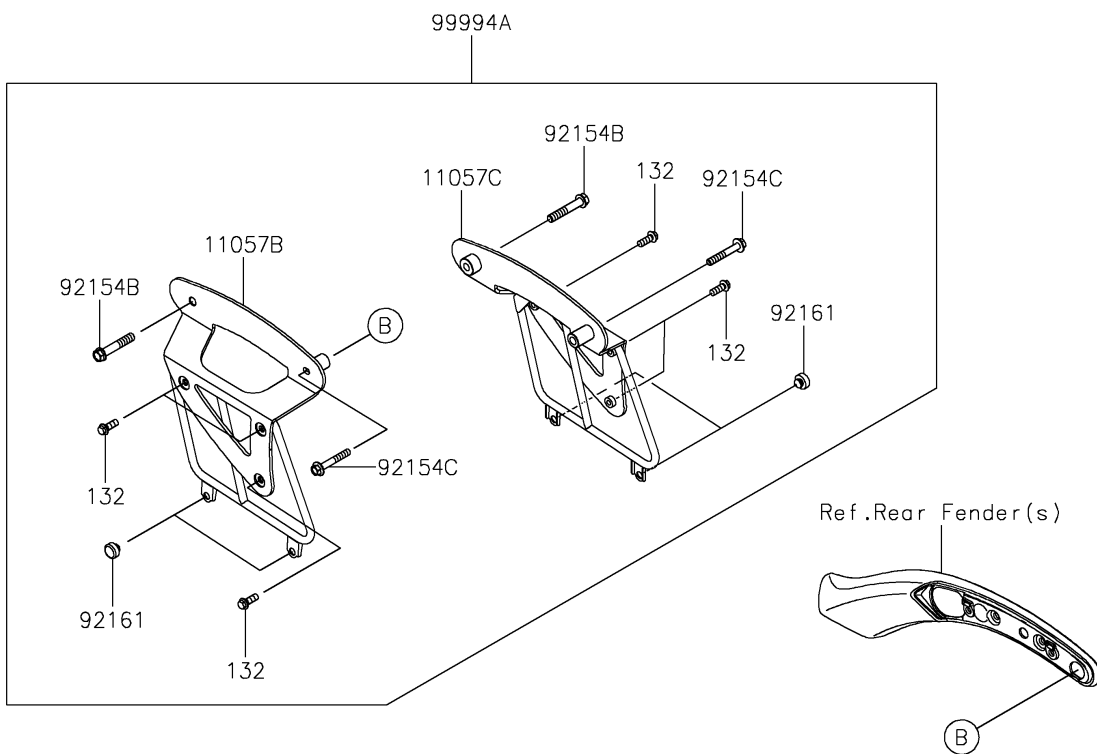

2017 Vulcan S ABS CAFE

PARTS DIAGRAM

Accessory(Passenger Backrest)

F2910M

2017 Vulcan S ABS CAFE

PARTS LIST

Accessory(Passenger Backrest)

ITEM NAME	PART NUMBER	QUANTITY
-----------	-------------	----------
